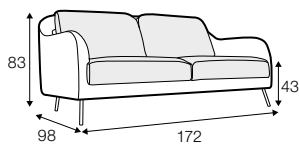

COMFORTS

STD standard

LUX lux

COVERS

FC fixed

armchair

footstool 70x70

2 seater

3 seater

set 1 right / or left

2 seater left / or right + chaiselongue right / or left

set 2

2 seater left + corner 90° + 2 seater right

extra dimensions

depth of seat

accessories