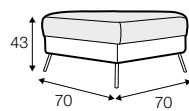

COMFORTS

STD standard

LUX lux

COVERS

FC fixed

armchair

footstool 70x70

2 seater

3 seater

set 1 right / or left

2 seater left / or right + chaiselongue right / or left

set 2

2 seater left + corner 90° + 2 seater right

extra dimensions

depth of seat

accessories