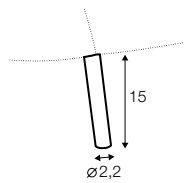

3 seater

set 1 right / or left

2 seater left / or right + chaiselongue right / or left

set 2

2 seater left + corner 90° + 2 seater right

extra dimensions

depth of seat

accessories

armchair armrest cover 48x22

armrest cover for others 55x22

legs

no. 141A
wood

no. 160A
metal chrome,
painted black
or brass gold