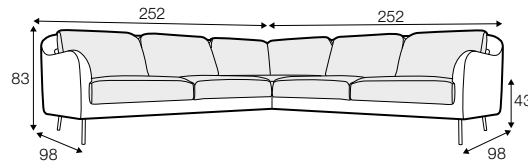

COMFORTS

STD standard

LUX lux

COVERS

FC fixed

armchair

footstool 70x70

2 seater

3 seater

set 1 right / or left

2 seater left / or right + chaiselongue right / or left

set 2

2 seater left + corner 90° + 2 seater right

extra dimensions

depth of seat

accessories