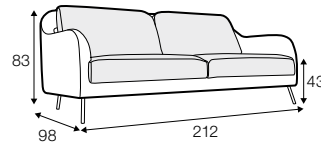

COMFORTS

STD standard

LUX lux

COVERS

FC fixed

armchair

footstool 70x70

2 seater

3 seater

set 1 right / or left

2 seater left / or right + chaiselongue right / or left

set 2

2 seater left + corner 90° + 2 seater right

extra dimensions

depth of seat

accessories