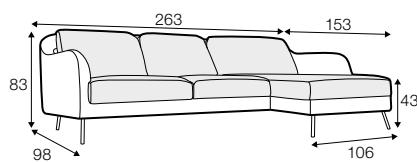

COMFORTS

STD standard

LUX lux

COVERS

FC fixed

armchair

footstool 70x70

2 seater

3 seater

set 1 right / or left

2 seater left / or right + chaiselongue right / or left

set 2

2 seater left + corner 90° + 2 seater right

extra dimensions

depth of seat

accessories