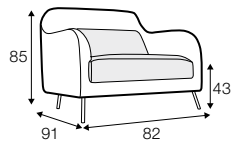

COMFORTS

STD standard

LUX lux

COVERS

FC fixed

armchair

footstool 70x70

2 seater

3 seater

set 1 right / or left

2 seater left / or right + chaiselongue right / or left

set 2

2 seater left + corner 90° + 2 seater right

extra dimensions

depth of seat

accessories