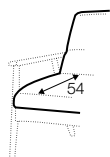

COMFORTS

STD standard

COVERS

FC fixed

armchair

extra dimensions

depth of seat

legs