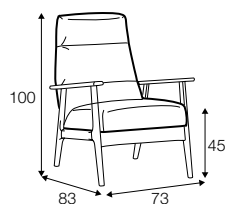

COMFORTS

STD standard

COVERS

FC fixed

armchair

extra dimensions

depth of seat

legs