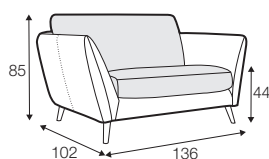

CLS classic

COVERS

FC fixed

All drawings shown height with leg no. 141A H-14.

armchair

armchair wide

footstool 90x70

2 seater

3 seater

extra dimensions

depth of seat

accessories

headrest L-62

headrest L-77

legs

no. 141A