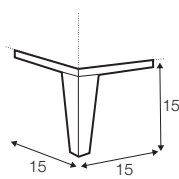

no. 152
wood