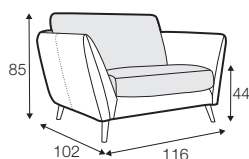

CLS classic

COVERS

FC fixed

All drawings shown height with leg no. 141A H-14.

armchair

armchair wide

footstool 90x70

2 seater

3 seater

extra dimensions

depth of seat

accessories

headrest L-62

headrest L-77

legs

no. 141A