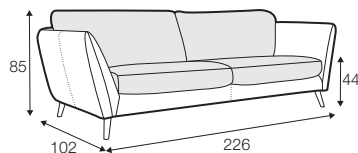

CLS classic

COVERS

FC fixed

All drawings shown height with leg no. 141A H-14.

armchair

armchair wide

footstool 90x70

2 seater

3 seater

extra dimensions

depth of seat

accessories

headrest L-62

headrest L-77

legs

no. 141A