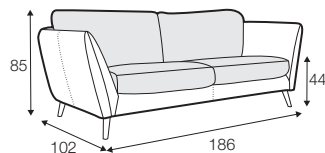

CLS classic

COVERS

FC fixed

All drawings shown height with leg no. 141A H-14.

armchair

armchair wide

footstool 90x70

2 seater

3 seater

extra dimensions

depth of seat

accessories

headrest L-62

headrest L-77

legs

no. 141A