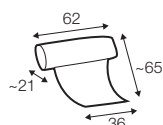

CLS classic

COVERS

FC fixed

All drawings shown height with leg no. 141A H-14.

armchair

armchair wide

footstool 90x70

2 seater

3 seater

extra dimensions

depth of seat

accessories

headrest L-62

headrest L-77

legs

no. 141A