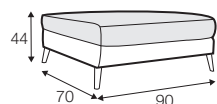

CLS classic

COVERS

FC fixed

All drawings shown height with leg no. 141A H-14.

armchair

armchair wide

footstool 90x70

2 seater

3 seater

extra dimensions

depth of seat

accessories

headrest L-62

headrest L-77

legs

no. 141A