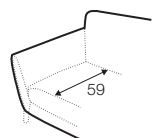

CLS classic

COVERS

FC fixed

All drawings shown height with leg no. 141A H-14.

armchair

armchair wide

footstool 90x70

2 seater

3 seater

extra dimensions

depth of seat

accessories

headrest L-62

headrest L-77

legs

no. 141A