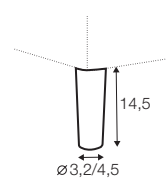

no. 153
wood