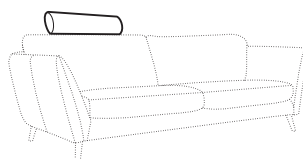

CLS classic

COVERS

FC fixed

All drawings shown height with leg no. 141A H-14.

armchair

armchair wide

footstool 90x70

2 seater

3 seater

extra dimensions

depth of seat

accessories

headrest L-62

headrest L-77

legs

no. 141A