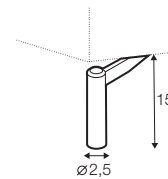

no. 145A
metal chrome,
painted black