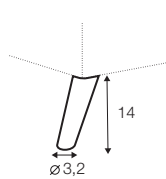

CLS classic

COVERS

FC fixed

All drawings shown height with leg no. 141A H-14.

armchair

armchair wide

footstool 90x70

2 seater

3 seater

extra dimensions

depth of seat

accessories

headrest L-62

headrest L-77

legs

no. 141A