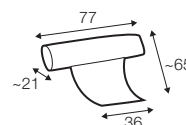

CLS classic

COVERS

FC fixed

All drawings shown height with leg no. 141A H-14.

armchair

armchair wide

footstool 90x70

2 seater

3 seater

extra dimensions

depth of seat

accessories

headrest L-62

headrest L-77

legs

no. 141A