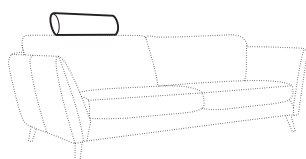

CLS classic

COVERS

FC fixed

All drawings shown height with leg no. 141A H-14.

armchair

armchair wide

footstool 90x70

2 seater

3 seater

extra dimensions

depth of seat

accessories

headrest L-62

headrest L-77

legs

no. 141A