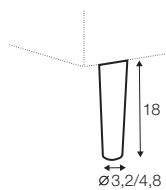

CLS classic

COVERS

FC fixed

All drawings shown height with leg no. 141A H-14.

armchair

armchair wide

footstool 90x70

2 seater

3 seater

extra dimensions

depth of seat

accessories

headrest L-62

headrest L-77

legs

no. 141A