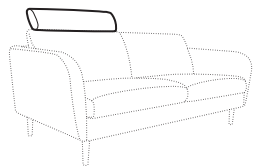

set 8 right / or left
3 seater left / or right + corner 90° no. 1
+ 2 seater right / or left

set 9 right / or left
3 seater left / or right + corner 90° no. 2
+ 2 seater right / or left

set 10 left / or right
chaiselongue left / or right + 2 seater without armrests
+ corner 90° no. 1 + 2 seater right / or left

modular system

elements of the modular system

armchair left / or right

armchair
without armrests

armchair wide
left / or right

armchair wide
without armrests

2 seater left / or right

2 seater without armrests

3 seater left / or right

3 seater without armrests

chaiselongue right / or left

chaiselongue wide right / or left

divan right / or left

corner 90° no. 1

corner 90° no. 2

accessories

neckrest L-77

neckrest L-62

endpart left / or right

armrest protection

extra dimensions

depth of seat

legs

no. 141A
wood
recommended