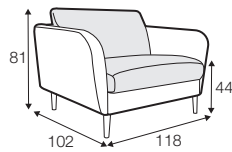

CLS classic

COVERS

FC fixed

LCV loose with velcro

SPECIAL

modular system

Drawings shown height with leg no. 141A H-14.

armchair

armchair wide

footstool 90x70

2 seater

3 seater

3XL seater divided with 2 cushions

3XL seater divided with 3 cushions

set 1 right / or left
2 seater left / or right
+ chaiselongue right / or left

set 2 right / or left
3 seater left / or right
+ chaiselongue wide right / or left

set 3 right / or left
2 seater left / or right + divan right / or left

set 4 right / or left
3 seater left / or right + divan right / or left

set 6
divan left + 2 seater without armrests + divan right

set 7 left / or right
divan left / or right + 2 seater without armrests
+ chaiselongue right / or left

set 8 right / or left
3 seater left / or right + corner 90° no. 1
+ 2 seater right / or left

set 9 right / or left
3 seater left / or right + corner 90° no. 2
+ 2 seater right / or left

set 10 left / or right
chaiselongue left / or right + 2 seater without armrests
+ corner 90° no. 1 + 2 seater right / or left