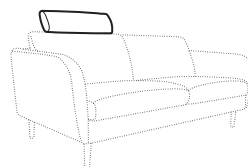

set 8 right / or left
3 seater left / or right + corner 90° no. 1
+ 2 seater right / or left

set 9 right / or left
3 seater left / or right + corner 90° no. 2
+ 2 seater right / or left

set 10 left / or right
chaiselongue left / or right + 2 seater without armrests
+ corner 90° no. 1 + 2 seater right / or left

modular system

elements of the modular system

armchair left / or right

armchair
without armrests

armchair wide
left / or right

armchair wide
without armrests

2 seater left / or right

2 seater without armrests

3 seater left / or right

3 seater without armrests

chaiselongue right / or left

chaiselongue wide right / or left

divan right / or left

corner 90° no. 1

corner 90° no. 2

accessories

neckrest L-77

neckrest L-62

endpart left / or right

armrest protection

extra dimensions

depth of seat

legs

no. 141A
wood
recommended