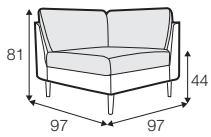

set 8 right / or left
3 seater left / or right + corner 90° no. 1
+ 2 seater right / or left

set 9 right / or left
3 seater left / or right + corner 90° no. 2
+ 2 seater right / or left

set 10 left / or right
chaiselongue left / or right + 2 seater without armrests
+ corner 90° no. 1 + 2 seater right / or left

modular system

elements of the modular system

armchair left / or right

armchair
without armrests

armchair wide
left / or right

armchair wide
without armrests

2 seater left / or right

2 seater without armrests

3 seater left / or right

3 seater without armrests

chaiselongue right / or left

chaiselongue wide right / or left

divan right / or left

corner 90° no. 1

corner 90° no. 2

accessories

neckrest L-77

neckrest L-62

endpart left / or right

armrest protection

extra dimensions

depth of seat

legs

no. 141A
wood
recommended