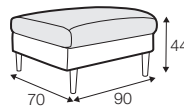

CLS classic

COVERS

FC fixed

LCV loose with velcro

SPECIAL

modular system

Drawings shown height with leg no. 141A H-14.

armchair

armchair wide

footstool 90x70

2 seater

3 seater

3XL seater divided with 2 cushions

3XL seater divided with 3 cushions

set 1 right / or left
2 seater left / or right
+ chaiselongue right / or left

set 2 right / or left
3 seater left / or right
+ chaiselongue wide right / or left

set 3 right / or left
2 seater left / or right + divan right / or left

set 4 right / or left
3 seater left / or right + divan right / or left

set 6
divan left + 2 seater without armrests + divan right

set 7 left / or right
divan left / or right + 2 seater without armrests
+ chaiselongue right / or left