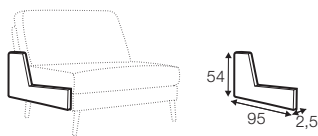

set 8 right / or left
3 seater left / or right + corner 90° no. 1
+ 2 seater right / or left

set 9 right / or left
3 seater left / or right + corner 90° no. 2
+ 2 seater right / or left

set 10 left / or right
chaiselongue left / or right + 2 seater without armrests
+ corner 90° no. 1 + 2 seater right / or left

modular system

elements of the modular system

armchair left / or right

armchair
without armrests

armchair wide
left / or right

armchair wide
without armrests

2 seater left / or right

2 seater without armrests

3 seater left / or right

3 seater without armrests

chaiselongue right / or left

chaiselongue wide right / or left

divan right / or left

corner 90° no. 1

corner 90° no. 2

accessories

neckrest L-77

neckrest L-62

endpart left / or right

armrest protection

extra dimensions

depth of seat

legs

no. 141A
wood
recommended