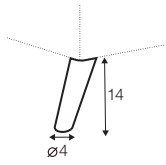

3 seater left / or right

3 seater without armrests

chaiselongue right / or left

chaiselongue wide right / or left

divan right / or left

corner 90° no. 1

corner 90° no. 2

accessories

neckrest L-77

neckrest L-62

endpart left / or right

armrest protection

extra dimensions

depth of seat

legs

no. 141A
wood
recommended