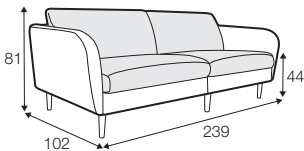

CLS classic

COVERS

FC fixed

LCV loose with velcro

SPECIAL

modular system

Drawings shown height with leg no. 141A H-14.

armchair

armchair wide

footstool 90x70

2 seater

3 seater

3XL seater divided with 2 cushions

3XL seater divided with 3 cushions

set 1 right / or left
2 seater left / or right
+ chaiselongue right / or left

set 2 right / or left
3 seater left / or right
+ chaiselongue wide right / or left

set 3 right / or left
2 seater left / or right + divan right / or left

set 4 right / or left
3 seater left / or right + divan right / or left

set 6
divan left + 2 seater without armrests + divan right

set 7 left / or right
divan left / or right + 2 seater without armrests
+ chaiselongue right / or left

set 8 right / or left
3 seater left / or right + corner 90° no. 1
+ 2 seater right / or left

set 9 right / or left
3 seater left / or right + corner 90° no. 2
+ 2 seater right / or left

set 10 left / or right
chaiselongue left / or right + 2 seater without armrests
+ corner 90° no. 1 + 2 seater right / or left