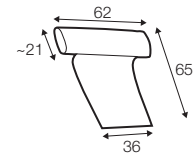

set 8 right / or left
3 seater left / or right + corner 90° no. 1
+ 2 seater right / or left

set 9 right / or left
3 seater left / or right + corner 90° no. 2
+ 2 seater right / or left

set 10 left / or right
chaiselongue left / or right + 2 seater without armrests
+ corner 90° no. 1 + 2 seater right / or left

modular system

elements of the modular system

armchair left / or right

armchair
without armrests

armchair wide
left / or right

armchair wide
without armrests

2 seater left / or right

2 seater without armrests

3 seater left / or right

3 seater without armrests

chaiselongue right / or left

chaiselongue wide right / or left

divan right / or left

corner 90° no. 1

corner 90° no. 2

accessories

neckrest L-77

neckrest L-62

endpart left / or right

armrest protection

extra dimensions

depth of seat

legs

no. 141A
wood
recommended