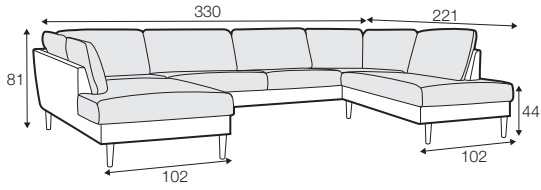

CLS classic

COVERS

FC fixed

LCV loose with velcro

SPECIAL

modular system

Drawings shown height with leg no. 141A H-14.

armchair

armchair wide

footstool 90x70

2 seater

3 seater

3XL seater divided with 2 cushions

3XL seater divided with 3 cushions

set 1 right / or left
2 seater left / or right
+ chaiselongue right / or left

set 2 right / or left
3 seater left / or right
+ chaiselongue wide right / or left

set 3 right / or left
2 seater left / or right + divan right / or left

set 4 right / or left
3 seater left / or right + divan right / or left

set 6
divan left + 2 seater without armrests + divan right

set 7 left / or right
divan left / or right + 2 seater without armrests
+ chaiselongue right / or left

set 8 right / or left
3 seater left / or right + corner 90° no. 1
+ 2 seater right / or left

set 9 right / or left
3 seater left / or right + corner 90° no. 2
+ 2 seater right / or left

set 10 left / or right
chaiselongue left / or right + 2 seater without armrests
+ corner 90° no. 1 + 2 seater right / or left