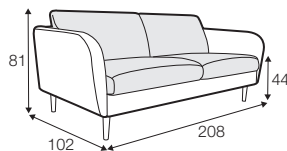

CLS classic

COVERS

FC fixed

LCV loose with velcro

SPECIAL

modular system

Drawings shown height with leg no. 141A H-14.

armchair

armchair wide

footstool 90x70

2 seater

3 seater

3XL seater divided with 2 cushions

3XL seater divided with 3 cushions

set 1 right / or left
2 seater left / or right
+ chaiselongue right / or left

set 2 right / or left
3 seater left / or right
+ chaiselongue wide right / or left

set 3 right / or left
2 seater left / or right + divan right / or left

set 4 right / or left
3 seater left / or right + divan right / or left

set 6
divan left + 2 seater without armrests + divan right

set 7 left / or right
divan left / or right + 2 seater without armrests
+ chaiselongue right / or left