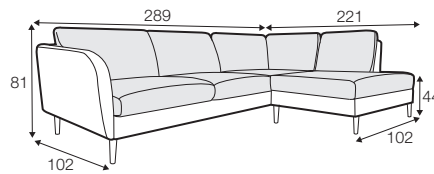

CLS classic

COVERS

FC fixed

LCV loose with velcro

SPECIAL

modular system

Drawings shown height with leg no. 141A H-14.

armchair

armchair wide

footstool 90x70

2 seater

3 seater

3XL seater divided with 2 cushions

3XL seater divided with 3 cushions

set 1 right / or left
2 seater left / or right
+ chaiselongue right / or left

set 2 right / or left
3 seater left / or right
+ chaiselongue wide right / or left

set 3 right / or left
2 seater left / or right + divan right / or left

set 4 right / or left
3 seater left / or right + divan right / or left

set 6
divan left + 2 seater without armrests + divan right

set 7 left / or right
divan left / or right + 2 seater without armrests
+ chaiselongue right / or left

set 8 right / or left
3 seater left / or right + corner 90° no. 1
+ 2 seater right / or left

set 9 right / or left
3 seater left / or right + corner 90° no. 2
+ 2 seater right / or left

set 10 left / or right
chaiselongue left / or right + 2 seater without armrests
+ corner 90° no. 1 + 2 seater right / or left