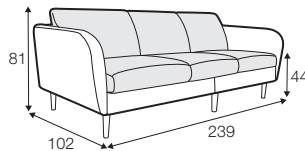

CLS classic

COVERS

FC fixed

LCV loose with velcro

SPECIAL

modular system

Drawings shown height with leg no. 141A H-14.

armchair

armchair wide

footstool 90x70

2 seater

3 seater

3XL seater divided with 2 cushions

3XL seater divided with 3 cushions

set 1 right / or left
2 seater left / or right
+ chaiselongue right / or left

set 2 right / or left
3 seater left / or right
+ chaiselongue wide right / or left

set 3 right / or left
2 seater left / or right + divan right / or left

set 4 right / or left
3 seater left / or right + divan right / or left

set 6
divan left + 2 seater without armrests + divan right

set 7 left / or right
divan left / or right + 2 seater without armrests
+ chaiselongue right / or left

set 8 right / or left
3 seater left / or right + corner 90° no. 1
+ 2 seater right / or left

set 9 right / or left
3 seater left / or right + corner 90° no. 2
+ 2 seater right / or left

set 10 left / or right
chaiselongue left / or right + 2 seater without armrests
+ corner 90° no. 1 + 2 seater right / or left