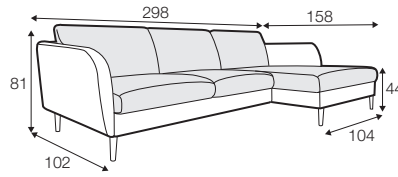

CLS classic

COVERS

FC fixed

LCV loose with velcro

SPECIAL

modular system

Drawings shown height with leg no. 141A H-14.

armchair

armchair wide

footstool 90x70

2 seater

3 seater

3XL seater divided with 2 cushions

3XL seater divided with 3 cushions

set 1 right / or left
2 seater left / or right
+ chaiselongue right / or left

set 2 right / or left
3 seater left / or right
+ chaiselongue wide right / or left

set 3 right / or left
2 seater left / or right + divan right / or left

set 4 right / or left
3 seater left / or right + divan right / or left

set 6
divan left + 2 seater without armrests + divan right

set 7 left / or right
divan left / or right + 2 seater without armrests
+ chaiselongue right / or left