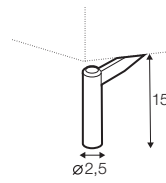

no. 145A
metal chrome,
painted black