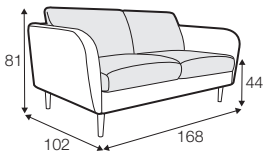

CLS classic

COVERS

FC fixed

LCV loose with velcro

SPECIAL

modular system

Drawings shown height with leg no. 141A H-14.

armchair

armchair wide

footstool 90x70

2 seater

3 seater

3XL seater divided with 2 cushions

3XL seater divided with 3 cushions

set 1 right / or left
2 seater left / or right
+ chaiselongue right / or left

set 2 right / or left
3 seater left / or right
+ chaiselongue wide right / or left

set 3 right / or left
2 seater left / or right + divan right / or left

set 4 right / or left
3 seater left / or right + divan right / or left

set 6
divan left + 2 seater without armrests + divan right

set 7 left / or right
divan left / or right + 2 seater without armrests
+ chaiselongue right / or left