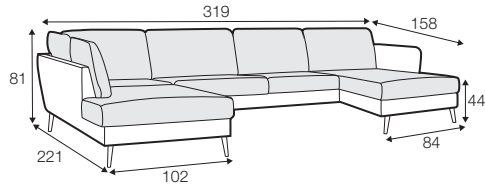

CLS classic

COVERS

FC fixed

LCV loose with velcro

SPECIAL

modular system

Drawings shown height with leg no. 141A H-14.

armchair

armchair wide

footstool 90x70

2 seater

3 seater

3XL seater divided with 2 cushions

3XL seater divided with 3 cushions

set 1 right / or left
2 seater left / or right
+ chaiselongue right / or left

set 2 right / or left
3 seater left / or right
+ chaiselongue wide right / or left

set 3 right / or left
2 seater left / or right + divan right / or left

set 4 right / or left
3 seater left / or right + divan right / or left

set 6
divan left + 2 seater without armrests + divan right

set 7 left / or right
divan left / or right + 2 seater without armrests
+ chaiselongue right / or left

set 8 right / or left
3 seater left / or right + corner 90° no. 1
+ 2 seater right / or left

set 9 right / or left
3 seater left / or right + corner 90° no. 2
+ 2 seater right / or left

set 10 left / or right
chaiselongue left / or right + 2 seater without armrests
+ corner 90° no. 1 + 2 seater right / or left