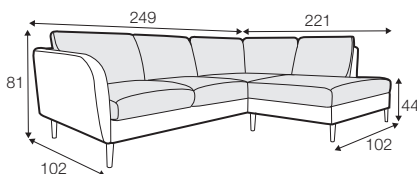

CLS classic

COVERS

FC fixed

LCV loose with velcro

SPECIAL

modular system

Drawings shown height with leg no. 141A H-14.

armchair

armchair wide

footstool 90x70

2 seater

3 seater

3XL seater divided with 2 cushions

3XL seater divided with 3 cushions

set 1 right / or left
2 seater left / or right
+ chaiselongue right / or left

set 2 right / or left
3 seater left / or right
+ chaiselongue wide right / or left

set 3 right / or left
2 seater left / or right + divan right / or left

set 4 right / or left
3 seater left / or right + divan right / or left

set 6
divan left + 2 seater without armrests + divan right

set 7 left / or right
divan left / or right + 2 seater without armrests
+ chaiselongue right / or left

set 8 right / or left
3 seater left / or right + corner 90° no. 1
+ 2 seater right / or left

set 9 right / or left
3 seater left / or right + corner 90° no. 2
+ 2 seater right / or left

set 10 left / or right
chaiselongue left / or right + 2 seater without armrests
+ corner 90° no. 1 + 2 seater right / or left