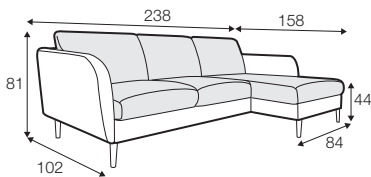

CLS classic

COVERS

FC fixed

LCV loose with velcro

SPECIAL

modular system

Drawings shown height with leg no. 141A H-14.

armchair

armchair wide

footstool 90x70

2 seater

3 seater

3XL seater divided with 2 cushions

3XL seater divided with 3 cushions

set 1 right / or left
2 seater left / or right
+ chaiselongue right / or left

set 2 right / or left
3 seater left / or right
+ chaiselongue wide right / or left

set 3 right / or left
2 seater left / or right + divan right / or left

set 4 right / or left
3 seater left / or right + divan right / or left

set 6
divan left + 2 seater without armrests + divan right

set 7 left / or right
divan left / or right + 2 seater without armrests
+ chaiselongue right / or left

set 8 right / or left
3 seater left / or right + corner 90° no. 1
+ 2 seater right / or left

set 9 right / or left
3 seater left / or right + corner 90° no. 2
+ 2 seater right / or left

set 10 left / or right
chaiselongue left / or right + 2 seater without armrests
+ corner 90° no. 1 + 2 seater right / or left