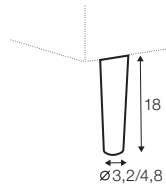

no. 141B
wood