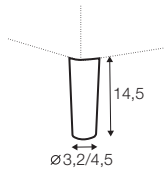

neckrest L-77

neckrest L-62

endpart left / or right

armrest protection

extra dimensions

depth of seat

legs

no. 141A
wood
recommended