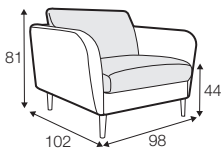

CLS classic

COVERS

FC fixed

LCV loose with velcro

SPECIAL

modular system

Drawings shown height with leg no. 141A H-14.

armchair

armchair wide

footstool 90x70

2 seater

3 seater

3XL seater divided with 2 cushions

3XL seater divided with 3 cushions

set 1 right / or left
2 seater left / or right
+ chaiselongue right / or left

set 2 right / or left
3 seater left / or right
+ chaiselongue wide right / or left

set 3 right / or left
2 seater left / or right + divan right / or left

set 4 right / or left
3 seater left / or right + divan right / or left

set 6
divan left + 2 seater without armrests + divan right

set 7 left / or right
divan left / or right + 2 seater without armrests
+ chaiselongue right / or left

set 8 right / or left
3 seater left / or right + corner 90° no. 1
+ 2 seater right / or left

set 9 right / or left
3 seater left / or right + corner 90° no. 2
+ 2 seater right / or left

set 10 left / or right
chaiselongue left / or right + 2 seater without armrests
+ corner 90° no. 1 + 2 seater right / or left