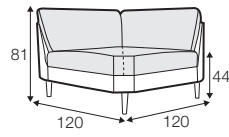

set 8 right / or left
3 seater left / or right + corner 90° no. 1
+ 2 seater right / or left

set 9 right / or left
3 seater left / or right + corner 90° no. 2
+ 2 seater right / or left

set 10 left / or right
chaiselongue left / or right + 2 seater without armrests
+ corner 90° no. 1 + 2 seater right / or left

modular system

elements of the modular system

armchair left / or right

armchair
without armrests

armchair wide
left / or right

armchair wide
without armrests

2 seater left / or right

2 seater without armrests

3 seater left / or right

3 seater without armrests

chaiselongue right / or left

chaiselongue wide right / or left

divan right / or left

corner 90° no. 1

corner 90° no. 2

accessories

neckrest L-77

neckrest L-62

endpart left / or right

armrest protection

extra dimensions

depth of seat

legs

no. 141A
wood
recommended