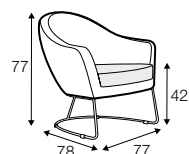

Shell

SITS

Shell

UPHOLSTERY

COMFORTS

COVERS

armchair

extra dimensions

depth of seat

legs

metal frame
metal chrome,
painted black