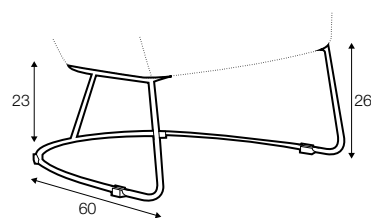

Shell

SITS

Shell

UPHOLSTERY

COMFORTS

COVERS

armchair

extra dimensions

depth of seat

legs

metal frame
metal chrome,
painted black