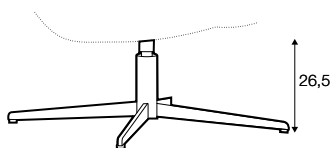

extra dimensions

depth of seat

legs

wood legs with metal frame
black

swivel
black

swivel
black swivel
with memory function

swivel
non rotating leg
black

Sits reserves the right to change construction of products and components used due to improving durability of product and customer satisfaction without any further notice. Explicit ± 2 cm tolerance of all elements sizes.