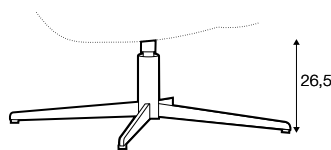

extra dimensions

depth of seat

legs

wood legs with metal frame
black

swivel
black

swivel
black swivel
with memory function

swivel
non rotating leg
black

Sits reserves the right to change construction of products and components used due to improving durability of product and customer satisfaction without any further notice. Explicit ± 2 cm tolerance of all elements sizes.