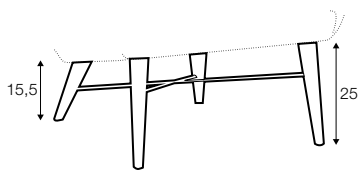

extra dimensions

depth of seat

legs

wood legs with metal frame
black

swivel
black

swivel
black swivel
with memory function

swivel
non rotating leg
black

Sits reserves the right to change construction of products and components used due to improving durability of product and customer satisfaction without any further notice. Explicit ± 2 cm tolerance of all elements sizes.