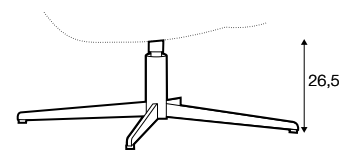

extra dimensions

depth of seat

legs

wood legs with metal frame
black

swivel
black

swivel
black swivel
with memory function

swivel
non rotating leg
black

Sits reserves the right to change construction of products and components used due to improving durability of product and customer satisfaction without any further notice. Explicit ± 2 cm tolerance of all elements sizes.