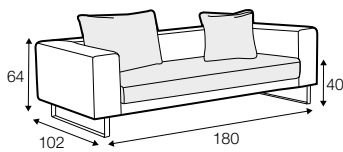

STD standard

FC fixed

LCV loose with velcro

modular system

All elements available also as freestanding elements.

footstool
95x75

2 seater
back cushion 54x54 and 72x54

2,5 seater
back cushion 54x54 and 2x 72x54