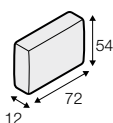

3 seater left / or right
back cushion 54x54 and 72x54

3 seater without armrests
back cushion 54x54 and 72x54

chaiselongue right / or left
back cushion 72x54
and back cushion with roll 58x68

chaiselongue short right / or left
back cushion 72x54
and back cushion with roll 58x68

extra dimensions

depth of seat

depth of seat
without cushions

accessories

back cushion
with roll 58x68
foam&mix (foam and silicon)

back cushion
with roll 68x68
foam

back cushion
72x54
mix (foam and silicon)