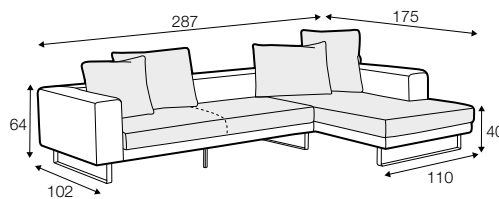

set 6 right / or left
2,5 seater left / or right + chaiselongue short right / or left
back cushion 54x54 and 2x back cushion 72x54
and back cushion with roll 58x68