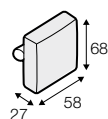

3 seater left / or right
back cushion 54x54 and 72x54

3 seater without armrests
back cushion 54x54 and 72x54

chaiselongue right / or left
back cushion 72x54
and back cushion with roll 58x68

chaiselongue short right / or left
back cushion 72x54
and back cushion with roll 58x68

extra dimensions

depth of seat

depth of seat
without cushions

accessories

back cushion
with roll 58x68
foam&mix (foam and silicon)

back cushion
with roll 68x68
foam

back cushion
72x54
mix (foam and silicon)