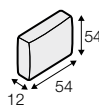

3 seater left / or right
back cushion 54x54 and 72x54

3 seater without armrests
back cushion 54x54 and 72x54

chaiselongue right / or left
back cushion 72x54
and back cushion with roll 58x68

chaiselongue short right / or left
back cushion 72x54
and back cushion with roll 58x68

extra dimensions

depth of seat

depth of seat
without cushions

accessories

back cushion
with roll 58x68
foam&mix (foam and silicon)

back cushion
with roll 68x68
foam

back cushion
72x54
mix (foam and silicon)