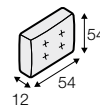

back cushion
54x54 dibble
mix (foam and silicon)