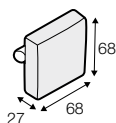

3 seater left / or right
back cushion 54x54 and 72x54

3 seater without armrests
back cushion 54x54 and 72x54

chaiselongue right / or left
back cushion 72x54
and back cushion with roll 58x68

chaiselongue short right / or left
back cushion 72x54
and back cushion with roll 58x68

extra dimensions

depth of seat

depth of seat
without cushions

accessories

back cushion
with roll 58x68
foam&mix (foam and silicon)

back cushion
with roll 68x68
foam

back cushion
72x54
mix (foam and silicon)