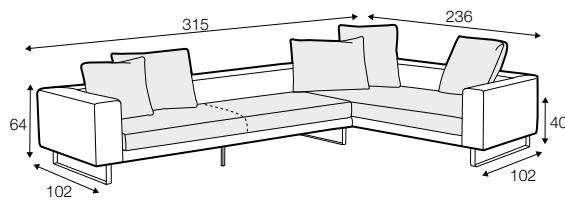

set 4 left / or right
3 seater left / or right + 3 seater
2x back cushion 54x54 and 3x back cushion 72x54