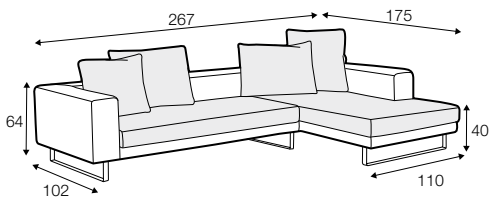

set 5 right / or left
2 seater left / or right + chaiselongue short right / or left
back cushion 54x54 and 2x back cushion 72x54
and back cushion with roll 58x68