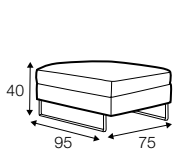

STD standard

FC fixed

LCV loose with velcro

modular system

All elements available also as freestanding elements.

footstool
95x75

2 seater
back cushion 54x54 and 72x54

2,5 seater
back cushion 54x54 and 2x 72x54

3 seater
back cushion 54x54 and 2x 72x54

set 1 right / or left
2 seater left / or right + chaiselongue right / or left
back cushion 54x54 and 2x back cushion 72x54
and back cushion with roll 58x68

set 2 right / or left
2,5 seater left / or right + chaiselongue right / or left
back cushion 54x54 and 2x back cushion 72x54
and back cushion with roll 58x68