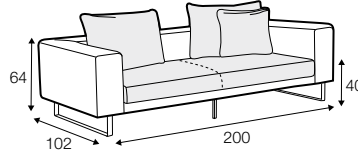

STD standard

FC fixed

LCV loose with velcro

modular system

All elements available also as freestanding elements.

footstool
95x75

2 seater
back cushion 54x54 and 72x54

2,5 seater
back cushion 54x54 and 2x 72x54