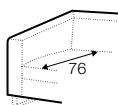

elements of the modular system

2 seater left / or right
back cushion 54x54 and 72x54

2 seater without armrests
back cushion 54x54 and 2x 72x54

2,5 seater left / or right
back cushion 54x54 and 72x54

2,5 seater without armrests
back cushion 54x54 and 72x54

3 seater left / or right
back cushion 54x54 and 72x54

3 seater without armrests
back cushion 54x54 and 72x54

chaiselongue right / or left
back cushion 72x54
and back cushion with roll 58x68

chaiselongue short right / or left
back cushion 72x54
and back cushion with roll 58x68

extra dimensions

depth of seat

depth of seat
without cushions

accessories

back cushion
with roll 58x68
foam&mix (foam and silicon)

back cushion
with roll 68x68
foam

back cushion
72x54
mix (foam and silicon)