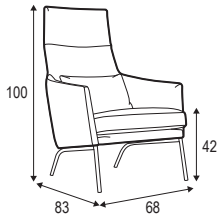

SITS
— *comfortable life*

cocktail
& design

SIRI

ARMCHAIR with DETAIL ONLY IN FABRIC

FOOTSTOOL

ARMCHAIR without DETAIL

EXTRA DIMENSIONS

DEPTH OF SEAT

DEPTH OF SEAT WITHOUT CUSHION

UPHOLSTERY

FABRIC and LEATHER: FC- fix cover

FEET

No. 182 metal frame
painted black or grey
ARMCHAIR

No. 182a metal frame
painted black or grey
FOOTSTOOL

STANDARD COMFORT

1. polyurethane foam / high resilient polyurethane foam
2. silicone balls
3. upholstery belts
4. metal frame
5. FSC® certified solid wood and wood based elements
6. fabric or leather
7. metal frame