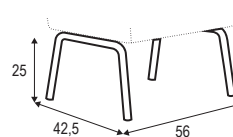

DEPTH OF SEAT WITHOUT CUSHION

UPHOLSTERY

FABRIC and LEATHER: FC- fix cover

FEET

No. 182 metal frame
painted black or grey
ARMCHAIR

No. 182a metal frame
painted black or grey
FOOTSTOOL

STANDARD COMFORT

1. polyurethane foam / high resilient polyurethane foam
2. silicone balls
3. upholstery belts
4. metal frame
5. FSC® certified solid wood and wood based elements
6. fabric or leather
7. metal frame