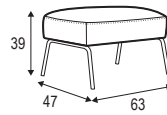

SITS
— *comfortable life*

cocktail
& design

SIRI

ARMCHAIR with DETAIL ONLY IN FABRIC

FOOTSTOOL

ARMCHAIR without DETAIL

EXTRA DIMENSIONS

DEPTH OF SEAT

DEPTH OF SEAT WITHOUT CUSHION

UPHOLSTERY

FABRIC and LEATHER: FC- fix cover

FEET

No. 182 metal frame
painted black or grey
ARMCHAIR

No. 182a metal frame
painted black or grey
FOOTSTOOL

STANDARD COMFORT

1. polyurethane foam / high resilient polyurethane foam
2. silicone balls
3. upholstery belts
4. metal frame
5. FSC® certified solid wood and wood based elements
6. fabric or leather
7. metal frame