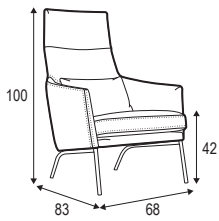

SITS
— *comfortable life*

cocktail
& design

SIRI

ARMCHAIR with DETAIL ONLY IN FABRIC

FOOTSTOOL

ARMCHAIR without DETAIL

EXTRA DIMENSIONS

DEPTH OF SEAT

DEPTH OF SEAT WITHOUT CUSHION

UPHOLSTERY

FABRIC and LEATHER: FC- fix cover

FEET

No. 182 metal frame
painted black or grey
ARMCHAIR

No. 182a metal frame
painted black or grey
FOOTSTOOL

STANDARD COMFORT

1. polyurethane foam / high resilient polyurethane foam
2. silicone balls
3. upholstery belts
4. metal frame
5. FSC® certified solid wood and wood based elements
6. fabric or leather
7. metal frame