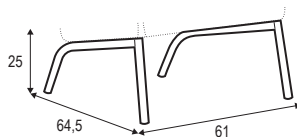

DEPTH OF SEAT WITHOUT CUSHION

UPHOLSTERY

FABRIC and LEATHER: FC- fix cover

FEET

No. 182 metal frame
painted black or grey
ARMCHAIR

No. 182a metal frame
painted black or grey
FOOTSTOOL

STANDARD COMFORT

1. polyurethane foam / high resilient polyurethane foam
2. silicone balls
3. upholstery belts
4. metal frame
5. FSC® certified solid wood and wood based elements
6. fabric or leather
7. metal frame