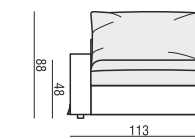

ARMCHAIR

ARMCHAIR LEFT (or RIGHT)

ARMCHAIR without ARMRESTS

3 SEATER

3 SEATER LEFT (or RIGHT)

3 SEATER without ARMRESTS

CHAISELONGUE LEFT (or RIGHT)

CHAISELONGUE without ARMRESTS

FOOTSTOOL

CORNER 90°

ARMREST

cm 93 x 17 x 48H

DECO CUSHIONS MUST BE ORDERED SEPARATELY.

CUSHION 50x30

CUSHION 40x40

CUSHION 45x45

SET 1 LEFT (or RIGHT)
3 SEATER LEFT (or RIGHT) + ARMCHAIR RIGHT (or LEFT)

SET 2 LEFT (or RIGHT)
CHAISELONGUE LEFT (or RIGHT) + 3 SEATER RIGHT (or LEFT)

SET 3
3 SEATER LEFT + CORNER 90°
+ 3 SEATER RIGHT

SET 4 LEFT (or RIGHT)
ARMCHAIR LEFT (or RIGHT) + CORNER 90°
+ 3 SEATER RIGHT (or LEFT)