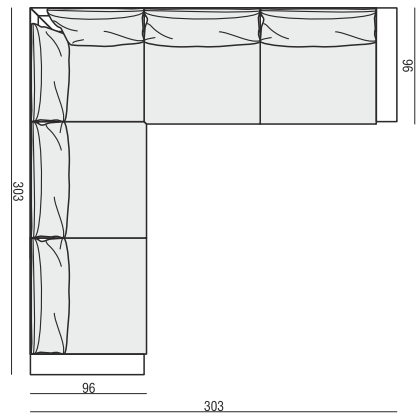

FOOTSTOOL

CORNER 90°

ARMREST

cm 93 x 17 x 48H

DECO CUSHIONS MUST BE ORDERED SEPARATELY.

CUSHION 50x30

CUSHION 40x40

CUSHION 45x45

SET 1 LEFT (or RIGHT)
3 SEATER LEFT (or RIGHT) + ARMCHAIR RIGHT (or LEFT)

SET 2 LEFT (or RIGHT)
CHAISELONGUE LEFT (or RIGHT) + 3 SEATER RIGHT (or LEFT)

SET 3
3 SEATER LEFT + CORNER 90°
+ 3 SEATER RIGHT

SET 4 LEFT (or RIGHT)
ARMCHAIR LEFT (or RIGHT) + CORNER 90°
+ 3 SEATER RIGHT (or LEFT)