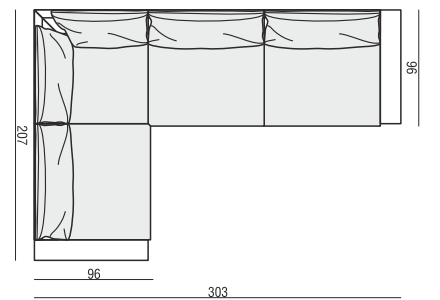

FOOTSTOOL

CORNER 90°

ARMREST

cm 93 x 17 x 48H

DECO CUSHIONS MUST BE ORDERED SEPARATELY.

CUSHION 50x30

CUSHION 40x40

CUSHION 45x45

SET 1 LEFT (or RIGHT)
3 SEATER LEFT (or RIGHT) + ARMCHAIR RIGHT (or LEFT)

SET 2 LEFT (or RIGHT)
CHAISELONGUE LEFT (or RIGHT) + 3 SEATER RIGHT (or LEFT)

SET 3
3 SEATER LEFT + CORNER 90°
+ 3 SEATER RIGHT

SET 4 LEFT (or RIGHT)
ARMCHAIR LEFT (or RIGHT) + CORNER 90°
+ 3 SEATER RIGHT (or LEFT)

SET 5 LEFT (or RIGHT)
CHAISELONGUE LEFT (or RIGHT) + 3 SEATER without ARMRESTS
+ CORNER 90° + ARMCHAIR RIGHT (or LEFT)

SET 6 LEFT (or RIGHT)
CHAISELONGUE LEFT (or RIGHT) + 3 SEATER without ARMRESTS
+ CORNER 90° + ARMCHAIR without ARMRESTS + FOOTSTOOL