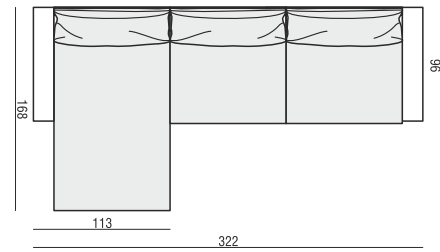

FOOTSTOOL

CORNER 90°

ARMREST

cm 93 x 17 x 48H

DECO CUSHIONS MUST BE ORDERED SEPARATELY.

CUSHION 50x30

CUSHION 40x40

CUSHION 45x45

SET 1 LEFT (or RIGHT)
3 SEATER LEFT (or RIGHT) + ARMCHAIR RIGHT (or LEFT)

SET 2 LEFT (or RIGHT)
CHAISELONGUE LEFT (or RIGHT) + 3 SEATER RIGHT (or LEFT)

SET 3
3 SEATER LEFT + CORNER 90°
+ 3 SEATER RIGHT

SET 4 LEFT (or RIGHT)
ARMCHAIR LEFT (or RIGHT) + CORNER 90°
+ 3 SEATER RIGHT (or LEFT)