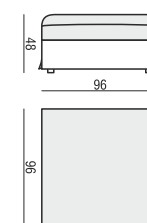

ARMCHAIR

ARMCHAIR LEFT (or RIGHT)

ARMCHAIR without ARMRESTS

3 SEATER

3 SEATER LEFT (or RIGHT)

3 SEATER without ARMRESTS

CHAISELONGUE LEFT (or RIGHT)

CHAISELONGUE without ARMRESTS

FOOTSTOOL

CORNER 90°

ARMREST

cm 93 x 17 x 48H

DECO CUSHIONS MUST BE ORDERED SEPARATELY.

CUSHION 50x30

CUSHION 40x40

CUSHION 45x45

SET 1 LEFT (or RIGHT)
3 SEATER LEFT (or RIGHT) + ARMCHAIR RIGHT (or LEFT)

SET 2 LEFT (or RIGHT)
CHAISELONGUE LEFT (or RIGHT) + 3 SEATER RIGHT (or LEFT)

SET 3
3 SEATER LEFT + CORNER 90°
+ 3 SEATER RIGHT

SET 4 LEFT (or RIGHT)
ARMCHAIR LEFT (or RIGHT) + CORNER 90°
+ 3 SEATER RIGHT (or LEFT)

SET 5 LEFT (or RIGHT)
CHAISELONGUE LEFT (or RIGHT) + 3 SEATER without ARMRESTS
+ CORNER 90° + ARMCHAIR RIGHT (or LEFT)

SET 6 LEFT (or RIGHT)
CHAISELONGUE LEFT (or RIGHT) + 3 SEATER without ARMRESTS
+ CORNER 90° + ARMCHAIR without ARMRESTS + FOOTSTOOL