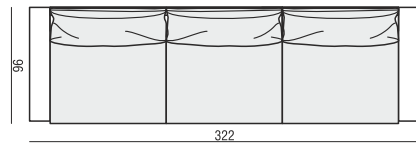

FOOTSTOOL

CORNER 90°

ARMREST

cm 93 x 17 x 48H

DECO CUSHIONS MUST BE ORDERED SEPARATELY.

CUSHION 50x30

CUSHION 40x40

CUSHION 45x45

SET 1 LEFT (or RIGHT)
3 SEATER LEFT (or RIGHT) + ARMCHAIR RIGHT (or LEFT)

SET 2 LEFT (or RIGHT)
CHAISELONGUE LEFT (or RIGHT) + 3 SEATER RIGHT (or LEFT)

SET 3
3 SEATER LEFT + CORNER 90°
+ 3 SEATER RIGHT

SET 4 LEFT (or RIGHT)
ARMCHAIR LEFT (or RIGHT) + CORNER 90°
+ 3 SEATER RIGHT (or LEFT)