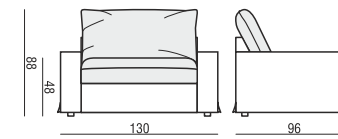

ARMCHAIR

ARMCHAIR LEFT (or RIGHT)

ARMCHAIR without ARMRESTS

3 SEATER

3 SEATER LEFT (or RIGHT)

3 SEATER without ARMRESTS

CHAISELONGUE LEFT (or RIGHT)

CHAISELONGUE without ARMRESTS

FOOTSTOOL

CORNER 90°

ARMREST

cm 93 x 17 x 48H

DECO CUSHIONS MUST BE ORDERED SEPARATELY.

CUSHION 50x30

CUSHION 40x40

CUSHION 45x45

SET 1 LEFT (or RIGHT)
3 SEATER LEFT (or RIGHT) + ARMCHAIR RIGHT (or LEFT)

SET 2 LEFT (or RIGHT)
CHAISELONGUE LEFT (or RIGHT) + 3 SEATER RIGHT (or LEFT)

SET 3
3 SEATER LEFT + CORNER 90°
+ 3 SEATER RIGHT

SET 4 LEFT (or RIGHT)
ARMCHAIR LEFT (or RIGHT) + CORNER 90°
+ 3 SEATER RIGHT (or LEFT)