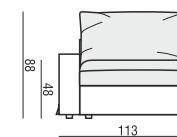

ARMCHAIR

ARMCHAIR LEFT (or RIGHT)

ARMCHAIR without ARMRESTS

3 SEATER

3 SEATER LEFT (or RIGHT)

3 SEATER without ARMRESTS

CHAISELONGUE LEFT (or RIGHT)

CHAISELONGUE without ARMRESTS

FOOTSTOOL

CORNER 90°

ARMREST

cm 93 x 17 x 48H

DECO CUSHIONS MUST BE ORDERED SEPARATELY.

CUSHION 50x30

CUSHION 40x40

CUSHION 45x45

SET 1 LEFT (or RIGHT)
3 SEATER LEFT (or RIGHT) + ARMCHAIR RIGHT (or LEFT)

SET 2 LEFT (or RIGHT)
CHAISELONGUE LEFT (or RIGHT) + 3 SEATER RIGHT (or LEFT)

SET 3
3 SEATER LEFT + CORNER 90°
+ 3 SEATER RIGHT

SET 4 LEFT (or RIGHT)
ARMCHAIR LEFT (or RIGHT) + CORNER 90°
+ 3 SEATER RIGHT (or LEFT)