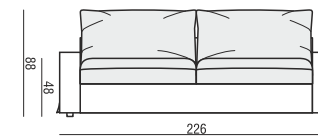

ARMCHAIR

ARMCHAIR LEFT (or RIGHT)

ARMCHAIR without ARMRESTS

3 SEATER

3 SEATER LEFT (or RIGHT)

3 SEATER without ARMRESTS

CHAISELONGUE LEFT (or RIGHT)

CHAISELONGUE without ARMRESTS

FOOTSTOOL

CORNER 90°

ARMREST

cm 93 x 17 x 48H

DECO CUSHIONS MUST BE ORDERED SEPARATELY.

CUSHION 50x30

CUSHION 40x40

CUSHION 45x45

SET 1 LEFT (or RIGHT)
3 SEATER LEFT (or RIGHT) + ARMCHAIR RIGHT (or LEFT)

SET 2 LEFT (or RIGHT)
CHAISELONGUE LEFT (or RIGHT) + 3 SEATER RIGHT (or LEFT)

SET 3
3 SEATER LEFT + CORNER 90°
+ 3 SEATER RIGHT

SET 4 LEFT (or RIGHT)
ARMCHAIR LEFT (or RIGHT) + CORNER 90°
+ 3 SEATER RIGHT (or LEFT)