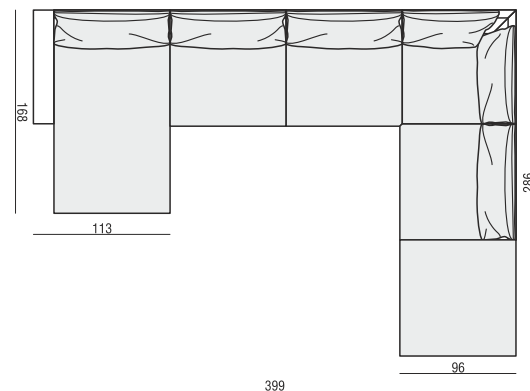

FOOTSTOOL

CORNER 90°

ARMREST

cm 93 x 17 x 48H

DECO CUSHIONS MUST BE ORDERED SEPARATELY.

CUSHION 50x30

CUSHION 40x40

CUSHION 45x45

SET 1 LEFT (or RIGHT)
3 SEATER LEFT (or RIGHT) + ARMCHAIR RIGHT (or LEFT)

SET 2 LEFT (or RIGHT)
CHAISELONGUE LEFT (or RIGHT) + 3 SEATER RIGHT (or LEFT)

SET 3
3 SEATER LEFT + CORNER 90°
+ 3 SEATER RIGHT

SET 4 LEFT (or RIGHT)
ARMCHAIR LEFT (or RIGHT) + CORNER 90°
+ 3 SEATER RIGHT (or LEFT)

SET 5 LEFT (or RIGHT)
CHAISELONGUE LEFT (or RIGHT) + 3 SEATER without ARMRESTS
+ CORNER 90° + ARMCHAIR RIGHT (or LEFT)

SET 6 LEFT (or RIGHT)
CHAISELONGUE LEFT (or RIGHT) + 3 SEATER without ARMRESTS
+ CORNER 90° + ARMCHAIR without ARMRESTS + FOOTSTOOL