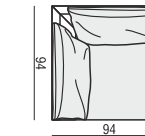

ARMCHAIR

ARMCHAIR LEFT (or RIGHT)

ARMCHAIR without ARMRESTS

3 SEATER

3 SEATER LEFT (or RIGHT)

3 SEATER without ARMRESTS

CHAISELONGUE LEFT (or RIGHT)

CHAISELONGUE without ARMRESTS

FOOTSTOOL

CORNER 90°

ARMREST

cm 93 x 17 x 48H

DECO CUSHIONS MUST BE ORDERED SEPARATELY.

CUSHION 50x30

CUSHION 40x40

CUSHION 45x45

SET 1 LEFT (or RIGHT)
3 SEATER LEFT (or RIGHT) + ARMCHAIR RIGHT (or LEFT)

SET 2 LEFT (or RIGHT)
CHAISELONGUE LEFT (or RIGHT) + 3 SEATER RIGHT (or LEFT)

SET 3
3 SEATER LEFT + CORNER 90°
+ 3 SEATER RIGHT

SET 4 LEFT (or RIGHT)
ARMCHAIR LEFT (or RIGHT) + CORNER 90°
+ 3 SEATER RIGHT (or LEFT)