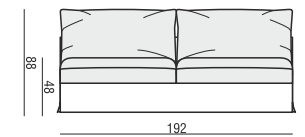

ARMCHAIR

ARMCHAIR LEFT (or RIGHT)

ARMCHAIR without ARMRESTS

3 SEATER

3 SEATER LEFT (or RIGHT)

3 SEATER without ARMRESTS

CHAISELONGUE LEFT (or RIGHT)

CHAISELONGUE without ARMRESTS

FOOTSTOOL

CORNER 90°

ARMREST

cm 93 x 17 x 48H

DECO CUSHIONS MUST BE ORDERED SEPARATELY.

CUSHION 50x30

CUSHION 40x40

CUSHION 45x45

SET 1 LEFT (or RIGHT)
3 SEATER LEFT (or RIGHT) + ARMCHAIR RIGHT (or LEFT)

SET 2 LEFT (or RIGHT)
CHAISELONGUE LEFT (or RIGHT) + 3 SEATER RIGHT (or LEFT)

SET 3
3 SEATER LEFT + CORNER 90°
+ 3 SEATER RIGHT

SET 4 LEFT (or RIGHT)
ARMCHAIR LEFT (or RIGHT) + CORNER 90°
+ 3 SEATER RIGHT (or LEFT)