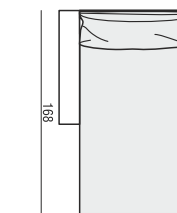

ARMCHAIR

ARMCHAIR LEFT (or RIGHT)

ARMCHAIR without ARMRESTS

3 SEATER

3 SEATER LEFT (or RIGHT)

3 SEATER without ARMRESTS

CHAISELONGUE LEFT (or RIGHT)

CHAISELONGUE without ARMRESTS

FOOTSTOOL

CORNER 90°

ARMREST

cm 93 x 17 x 48H

DECO CUSHIONS MUST BE ORDERED SEPARATELY.

CUSHION 50x30

CUSHION 40x40

CUSHION 45x45

SET 1 LEFT (or RIGHT)
3 SEATER LEFT (or RIGHT) + ARMCHAIR RIGHT (or LEFT)

SET 2 LEFT (or RIGHT)
CHAISELONGUE LEFT (or RIGHT) + 3 SEATER RIGHT (or LEFT)

SET 3
3 SEATER LEFT + CORNER 90°
+ 3 SEATER RIGHT

SET 4 LEFT (or RIGHT)
ARMCHAIR LEFT (or RIGHT) + CORNER 90°
+ 3 SEATER RIGHT (or LEFT)