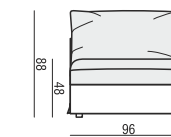

ARMCHAIR

ARMCHAIR LEFT (or RIGHT)

ARMCHAIR without ARMRESTS

3 SEATER

3 SEATER LEFT (or RIGHT)

3 SEATER without ARMRESTS

CHAISELONGUE LEFT (or RIGHT)

CHAISELONGUE without ARMRESTS

FOOTSTOOL

CORNER 90°

ARMREST

cm 93 x 17 x 48H

DECO CUSHIONS MUST BE ORDERED SEPARATELY.

CUSHION 50x30

CUSHION 40x40

CUSHION 45x45

SET 1 LEFT (or RIGHT)
3 SEATER LEFT (or RIGHT) + ARMCHAIR RIGHT (or LEFT)

SET 2 LEFT (or RIGHT)
CHAISELONGUE LEFT (or RIGHT) + 3 SEATER RIGHT (or LEFT)

SET 3
3 SEATER LEFT + CORNER 90°
+ 3 SEATER RIGHT

SET 4 LEFT (or RIGHT)
ARMCHAIR LEFT (or RIGHT) + CORNER 90°
+ 3 SEATER RIGHT (or LEFT)