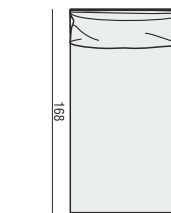

ARMCHAIR

ARMCHAIR LEFT (or RIGHT)

ARMCHAIR without ARMRESTS

3 SEATER

3 SEATER LEFT (or RIGHT)

3 SEATER without ARMRESTS

CHAISELONGUE LEFT (or RIGHT)

CHAISELONGUE without ARMRESTS

FOOTSTOOL

CORNER 90°

ARMREST

cm 93 x 17 x 48H

DECO CUSHIONS MUST BE ORDERED SEPARATELY.

CUSHION 50x30

CUSHION 40x40

CUSHION 45x45

SET 1 LEFT (or RIGHT)
3 SEATER LEFT (or RIGHT) + ARMCHAIR RIGHT (or LEFT)

SET 2 LEFT (or RIGHT)
CHAISELONGUE LEFT (or RIGHT) + 3 SEATER RIGHT (or LEFT)

SET 3
3 SEATER LEFT + CORNER 90°
+ 3 SEATER RIGHT

SET 4 LEFT (or RIGHT)
ARMCHAIR LEFT (or RIGHT) + CORNER 90°
+ 3 SEATER RIGHT (or LEFT)