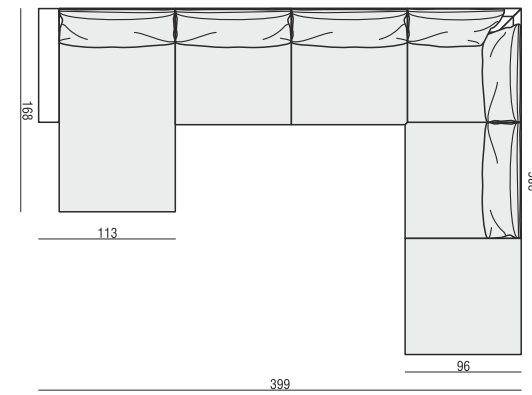

SET 7 LEFT (or RIGHT)
CHAISELONGUE LEFT (or RIGHT) + 2x ARMCHAIR without ARMRESTS
+ CORNER 90° + ARMCHAIR without ARMRESTS + FOOTSTOOL

Each element of SET 7 can be ordered in different fabrics and colors.

UPHOLSTERY

FABRIC: FC - fix cover or LC - loose cover

FEET

LUX COMFORT

1. polyurethane foam/high resilient polyurethane foam
2. cushion chamber with mix of feather and silicone balls
3. springs
4. FSC® certified solid wood and wood based elements
5. fabric
6. plastic or wood legs