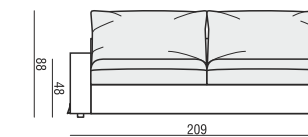

ARMCHAIR

ARMCHAIR LEFT (or RIGHT)

ARMCHAIR without ARMRESTS

3 SEATER

3 SEATER LEFT (or RIGHT)

3 SEATER without ARMRESTS

CHAISELONGUE LEFT (or RIGHT)

CHAISELONGUE without ARMRESTS

FOOTSTOOL

CORNER 90°

ARMREST

cm 93 x 17 x 48H

DECO CUSHIONS MUST BE ORDERED SEPARATELY.

CUSHION 50x30

CUSHION 40x40

CUSHION 45x45

SET 1 LEFT (or RIGHT)
3 SEATER LEFT (or RIGHT) + ARMCHAIR RIGHT (or LEFT)

SET 2 LEFT (or RIGHT)
CHAISELONGUE LEFT (or RIGHT) + 3 SEATER RIGHT (or LEFT)

SET 3
3 SEATER LEFT + CORNER 90°
+ 3 SEATER RIGHT

SET 4 LEFT (or RIGHT)
ARMCHAIR LEFT (or RIGHT) + CORNER 90°
+ 3 SEATER RIGHT (or LEFT)