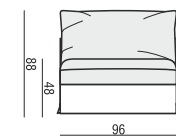

ARMCHAIR

ARMCHAIR LEFT (or RIGHT)

ARMCHAIR without ARMRESTS

3 SEATER

3 SEATER LEFT (or RIGHT)

3 SEATER without ARMRESTS

CHAISELONGUE LEFT (or RIGHT)

CHAISELONGUE without ARMRESTS

FOOTSTOOL

CORNER 90°

ARMREST

cm 93 x 17 x 48H

DECO CUSHIONS MUST BE ORDERED SEPARATELY.

CUSHION 50x30

CUSHION 40x40

CUSHION 45x45

SET 1 LEFT (or RIGHT)
3 SEATER LEFT (or RIGHT) + ARMCHAIR RIGHT (or LEFT)

SET 2 LEFT (or RIGHT)
CHAISELONGUE LEFT (or RIGHT) + 3 SEATER RIGHT (or LEFT)

SET 3
3 SEATER LEFT + CORNER 90°
+ 3 SEATER RIGHT

SET 4 LEFT (or RIGHT)
ARMCHAIR LEFT (or RIGHT) + CORNER 90°
+ 3 SEATER RIGHT (or LEFT)