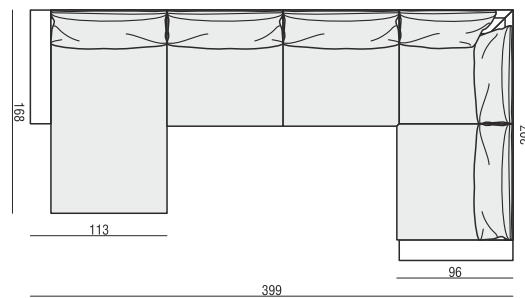

FOOTSTOOL

CORNER 90°

ARMREST

cm 93 x 17 x 48H

DECO CUSHIONS MUST BE ORDERED SEPARATELY.

CUSHION 50x30

CUSHION 40x40

CUSHION 45x45

SET 1 LEFT (or RIGHT)
3 SEATER LEFT (or RIGHT) + ARMCHAIR RIGHT (or LEFT)

SET 2 LEFT (or RIGHT)
CHAISELONGUE LEFT (or RIGHT) + 3 SEATER RIGHT (or LEFT)

SET 3
3 SEATER LEFT + CORNER 90°
+ 3 SEATER RIGHT

SET 4 LEFT (or RIGHT)
ARMCHAIR LEFT (or RIGHT) + CORNER 90°
+ 3 SEATER RIGHT (or LEFT)

SET 5 LEFT (or RIGHT)
CHAISELONGUE LEFT (or RIGHT) + 3 SEATER without ARMRESTS
+ CORNER 90° + ARMCHAIR RIGHT (or LEFT)

SET 6 LEFT (or RIGHT)
CHAISELONGUE LEFT (or RIGHT) + 3 SEATER without ARMRESTS
+ CORNER 90° + ARMCHAIR without ARMRESTS + FOOTSTOOL