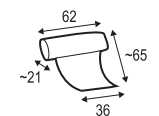

HEADREST L-62

home
& family

NOVA
LEATHER