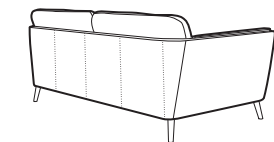

www.sits.eu
MAY 2019

ARMCHAIR

ARMCHAIR WIDE

FOOTSTOOL

2 SEATER

3 SEATER

EXTRA DIMENSIONS

DEPTH OF SEAT

SITS reserves the right to change construction of products and components used due to improving durability of product and customer satisfaction without any further notice. Explicit ± 2 cm tolerance of all elements sizes. Explicit ± 3 cm tolerance between comfort LUX & STD/CLS in highs.