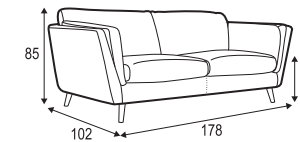

www.sits.eu
MAY 2019

ARMCHAIR

ARMCHAIR WIDE

FOOTSTOOL

2 SEATER

3 SEATER

EXTRA DIMENSIONS

DEPTH OF SEAT

SITS reserves the right to change construction of products and components used due to improving durability of product and customer satisfaction without any further notice. Explicit ± 2 cm tolerance of all elements sizes. Explicit ± 3 cm tolerance between comfort LUX & STD/CLS in highs.