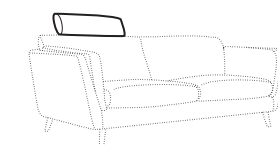

HEADREST L-62

home
& family

NOVA
LEATHER