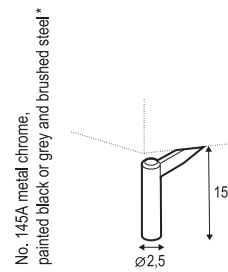

*please check a cost of brushed steel finish with a sale representative

SITS reserves the right to change construction of products and components used due to improving durability of product and customer satisfaction without any further notice. Explicit ± 2 cm tolerance of all elements sizes. Explicit ± 3 cm tolerance between comfort LUX & STD/CLS in highs.

STANDARD COMFORT

1. polyurethane foam/high resilient polyurethane foam
2. silicone balls
3. springs
4. FSC® certified solid wood and wood based elements
5. leather
6. FSC® certified solid wood or metal legs

CLASSIC COMFORT

1. polyurethane foam/high resilient polyurethane foam
2. silicone balls with foam sticks
3. springs
4. FSC® certified solid wood and wood based elements
5. leather
6. FSC® certified solid wood or metal legs

LUX COMFORT

1. polyurethane foam/high resilient polyurethane foam
2. cushion chamber with mix of feather and silicone balls
3. springs
4. FSC® certified solid wood and wood based elements
5. leather
6. FSC® certified solid wood or metal legs