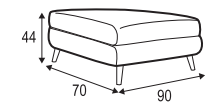

www.sits.eu
MAY 2019

ARMCHAIR

ARMCHAIR WIDE

FOOTSTOOL

2 SEATER

3 SEATER

EXTRA DIMENSIONS

DEPTH OF SEAT

SITS reserves the right to change construction of products and components used due to improving durability of product and customer satisfaction without any further notice. Explicit ± 2 cm tolerance of all elements sizes. Explicit ± 3 cm tolerance between comfort LUX & STD/CLS in highs.