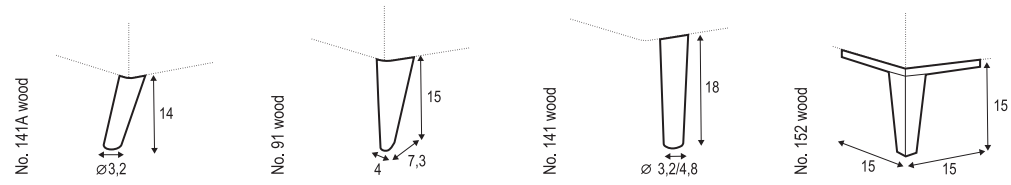

FEET

RECOMMENDED

*please check a cost of brushed steel finish with a sale representative

SITS reserves the right to change construction of products and components used due to improving durability of product and customer satisfaction without any further notice. Explicit ± 2 cm tolerance of all elements sizes. Explicit ± 3 cm tolerance between comfort LUX & STD/CLS in highs.

STANDARD COMFORT

1. polyurethane foam/high resilient polyurethane foam
2. silicone balls
3. springs
4. FSC® certified solid wood and wood based elements
5. leather
6. FSC® certified solid wood or metal legs

CLASSIC COMFORT

1. polyurethane foam/high resilient polyurethane foam
2. silicone balls with foam sticks
3. springs
4. FSC® certified solid wood and wood based elements
5. leather
6. FSC® certified solid wood or metal legs

LUX COMFORT

1. polyurethane foam/high resilient polyurethane foam
2. cushion chamber with mix of feather and silicone balls
3. springs
4. FSC® certified solid wood and wood based elements
5. leather
6. FSC® certified solid wood or metal legs