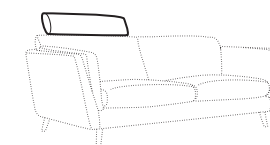

SITS
— comfortable life

**NOVA
LEATHER**

SITS reserves the right to change construction of products and components used due to improving durability of product and customer satisfaction without any further notice. Explicit ±2 cm tolerance of all elements sizes.

www.sits.eu
MAY 2019

ARMCHAIR

ARMCHAIR WIDE

FOOTSTOOL

2 SEATER

3 SEATER

EXTRA DIMENSIONS

DEPTH OF SEAT

ACCESSORIES

HEADREST L-77

HEADREST L-62

home
& family

NOVA
LEATHER