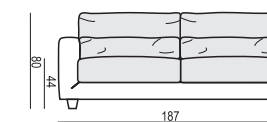

NORA

tea
& book

ARMCHAIR

ARMCHAIR LEFT (or RIGHT)

ARMCHAIR without ARMRESTS

ARMCHAIR WIDE

ARMCHAIR WIDE LEFT (or RIGHT)

ARMCHAIR WIDE without ARMRESTS

2,5 SEATER

2,5 SEATER LEFT (or RIGHT)

2,5 SEATER without ARMRESTS

3 SEATER

3 SEATER LEFT (or RIGHT)

3 SEATER without ARMRESTS

CHAISELONGUE No. 1 LEFT (or RIGHT)

CHAISELONGUE No. 2 LEFT (or RIGHT)

DIVAN LEFT (or RIGHT)

BENCH LEFT (or RIGHT)

CORNER 90°

FOOTSTOOL 95x72

FOOTSTOOL 107x85

HEADREST 98

HEADREST 85

Example with accesories:

SET 1 LEFT (or RIGHT)

CHAISELONGUE No. 1 LEFT (or RIGHT) + 3 SEATER RIGHT (or LEFT)

SET 2 LEFT (or RIGHT)

DIVAN LEFT (or RIGHT) + 2,5 SEATER RIGHT (or LEFT)

SET 3 LEFT (or RIGHT)

DIVAN LEFT (or RIGHT) + 3 SEATER RIGHT (or LEFT)