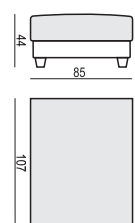

2,5 SEATER

2,5 SEATER LEFT (or RIGHT)

2,5 SEATER without ARMRESTS

3 SEATER

3 SEATER LEFT (or RIGHT)

3 SEATER without ARMRESTS

CHAISELONGUE No. 1 LEFT (or RIGHT)

CHAISELONGUE No. 2 LEFT (or RIGHT)

DIVAN LEFT (or RIGHT)

BENCH LEFT (or RIGHT)

CORNER 90°

FOOTSTOOL 95x72

FOOTSTOOL 107x85

HEADREST 98

HEADREST 85

Example with accesories:

SET 1 LEFT (or RIGHT)

CHAISELONGUE No. 1 LEFT (or RIGHT) + 3 SEATER RIGHT (or LEFT)

SET 2 LEFT (or RIGHT)

DIVAN LEFT (or RIGHT) + 2,5 SEATER RIGHT (or LEFT)

SET 3 LEFT (or RIGHT)

DIVAN LEFT (or RIGHT) + 3 SEATER RIGHT (or LEFT)