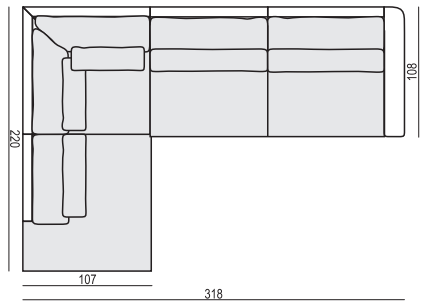

2,5 SEATER

2,5 SEATER LEFT (or RIGHT)

2,5 SEATER without ARMRESTS

3 SEATER

3 SEATER LEFT (or RIGHT)

3 SEATER without ARMRESTS

CHAISELONGUE No. 1 LEFT (or RIGHT)

CHAISELONGUE No. 2 LEFT (or RIGHT)

DIVAN LEFT (or RIGHT)

BENCH LEFT (or RIGHT)

CORNER 90°

FOOTSTOOL 95x72

FOOTSTOOL 107x85

HEADREST 98

HEADREST 85

Example with accesories:

SET 1 LEFT (or RIGHT)

CHAISELONGUE No. 1 LEFT (or RIGHT) + 3 SEATER RIGHT (or LEFT)

SET 2 LEFT (or RIGHT)

DIVAN LEFT (or RIGHT) + 2,5 SEATER RIGHT (or LEFT)

SET 3 LEFT (or RIGHT)

DIVAN LEFT (or RIGHT) + 3 SEATER RIGHT (or LEFT)

SITS reserves the right to change construction of products and components used due to improving durability of product and customer satisfaction without any further notice. Explicit ± 3 cm tolerance between comfort LUX & CLASSIC in heights. The measurements are an assesment and may be changed.