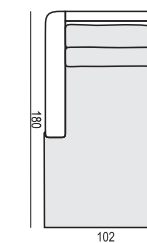

NORA

tea
& book

ARMCHAIR

ARMCHAIR LEFT (or RIGHT)

ARMCHAIR without ARMRESTS

ARMCHAIR WIDE

ARMCHAIR WIDE LEFT (or RIGHT)

ARMCHAIR WIDE without ARMRESTS

2,5 SEATER

2,5 SEATER LEFT (or RIGHT)

2,5 SEATER without ARMRESTS

3 SEATER

3 SEATER LEFT (or RIGHT)

3 SEATER without ARMRESTS

CHAISELONGUE No. 1 LEFT (or RIGHT)

CHAISELONGUE No. 2 LEFT (or RIGHT)

DIVAN LEFT (or RIGHT)

BENCH LEFT (or RIGHT)

CORNER 90°

FOOTSTOOL 95x72

FOOTSTOOL 107x85

HEADREST 98

HEADREST 85

Example with accesories:

SET 1 LEFT (or RIGHT)

CHAISELONGUE No. 1 LEFT (or RIGHT) + 3 SEATER RIGHT (or LEFT)

SET 2 LEFT (or RIGHT)

DIVAN LEFT (or RIGHT) + 2,5 SEATER RIGHT (or LEFT)

SET 3 LEFT (or RIGHT)

DIVAN LEFT (or RIGHT) + 3 SEATER RIGHT (or LEFT)