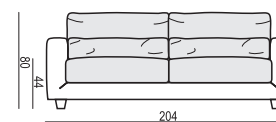

NORA

tea
& book

ARMCHAIR

ARMCHAIR LEFT (or RIGHT)

ARMCHAIR without ARMRESTS

ARMCHAIR WIDE

ARMCHAIR WIDE LEFT (or RIGHT)

ARMCHAIR WIDE without ARMRESTS

2,5 SEATER

2,5 SEATER LEFT (or RIGHT)

2,5 SEATER without ARMRESTS

3 SEATER

3 SEATER LEFT (or RIGHT)

3 SEATER without ARMRESTS

CHAISELONGUE No. 1 LEFT (or RIGHT)

CHAISELONGUE No. 2 LEFT (or RIGHT)

DIVAN LEFT (or RIGHT)

BENCH LEFT (or RIGHT)

CORNER 90°

FOOTSTOOL 95x72

FOOTSTOOL 107x85

HEADREST 98

HEADREST 85

Example with accesories:

SET 1 LEFT (or RIGHT)

CHAISELONGUE No. 1 LEFT (or RIGHT) + 3 SEATER RIGHT (or LEFT)

SET 2 LEFT (or RIGHT)

DIVAN LEFT (or RIGHT) + 2,5 SEATER RIGHT (or LEFT)

SET 3 LEFT (or RIGHT)

DIVAN LEFT (or RIGHT) + 3 SEATER RIGHT (or LEFT)