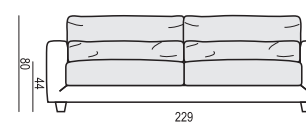

NORA

tea
& book

ARMCHAIR

ARMCHAIR LEFT (or RIGHT)

ARMCHAIR without ARMRESTS

ARMCHAIR WIDE

ARMCHAIR WIDE LEFT (or RIGHT)

ARMCHAIR WIDE without ARMRESTS

2,5 SEATER

2,5 SEATER LEFT (or RIGHT)

2,5 SEATER without ARMRESTS

3 SEATER

3 SEATER LEFT (or RIGHT)

3 SEATER without ARMRESTS

CHAISELONGUE No. 1 LEFT (or RIGHT)

CHAISELONGUE No. 2 LEFT (or RIGHT)

DIVAN LEFT (or RIGHT)

BENCH LEFT (or RIGHT)

CORNER 90°

FOOTSTOOL 95x72

FOOTSTOOL 107x85

HEADREST 98

HEADREST 85

Example with accesories:

SET 1 LEFT (or RIGHT)

CHAISELONGUE No. 1 LEFT (or RIGHT) + 3 SEATER RIGHT (or LEFT)

SET 2 LEFT (or RIGHT)

DIVAN LEFT (or RIGHT) + 2,5 SEATER RIGHT (or LEFT)

SET 3 LEFT (or RIGHT)

DIVAN LEFT (or RIGHT) + 3 SEATER RIGHT (or LEFT)