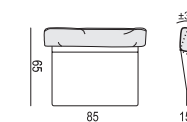

2,5 SEATER

2,5 SEATER LEFT (or RIGHT)

2,5 SEATER without ARMRESTS

3 SEATER

3 SEATER LEFT (or RIGHT)

3 SEATER without ARMRESTS

CHAISELONGUE No. 1 LEFT (or RIGHT)

CHAISELONGUE No. 2 LEFT (or RIGHT)

DIVAN LEFT (or RIGHT)

BENCH LEFT (or RIGHT)

CORNER 90°

FOOTSTOOL 95x72

FOOTSTOOL 107x85

HEADREST 98

HEADREST 85

Example with accesories:

SET 1 LEFT (or RIGHT)

CHAISELONGUE No. 1 LEFT (or RIGHT) + 3 SEATER RIGHT (or LEFT)

SET 2 LEFT (or RIGHT)

DIVAN LEFT (or RIGHT) + 2,5 SEATER RIGHT (or LEFT)

SET 3 LEFT (or RIGHT)

DIVAN LEFT (or RIGHT) + 3 SEATER RIGHT (or LEFT)

SITS reserves the right to change construction of products and components used due to improving durability of product and customer satisfaction without any further notice. Explicit ± 3 cm tolerance between comfort LUX & CLASSIC in heights. The measurements are an assesment and may be changed.