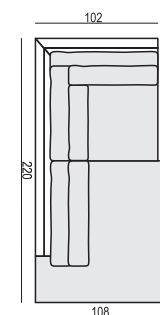

NORA

tea
& book

ARMCHAIR

ARMCHAIR LEFT (or RIGHT)

ARMCHAIR without ARMRESTS

ARMCHAIR WIDE

ARMCHAIR WIDE LEFT (or RIGHT)

ARMCHAIR WIDE without ARMRESTS

2,5 SEATER

2,5 SEATER LEFT (or RIGHT)

2,5 SEATER without ARMRESTS

3 SEATER

3 SEATER LEFT (or RIGHT)

3 SEATER without ARMRESTS

CHAISELONGUE No. 1 LEFT (or RIGHT)

CHAISELONGUE No. 2 LEFT (or RIGHT)

DIVAN LEFT (or RIGHT)

BENCH LEFT (or RIGHT)

CORNER 90°

FOOTSTOOL 95x72

FOOTSTOOL 107x85

HEADREST 98

HEADREST 85

Example with accesories:

SET 1 LEFT (or RIGHT)

CHAISELONGUE No. 1 LEFT (or RIGHT) + 3 SEATER RIGHT (or LEFT)

SET 2 LEFT (or RIGHT)

DIVAN LEFT (or RIGHT) + 2,5 SEATER RIGHT (or LEFT)

SET 3 LEFT (or RIGHT)

DIVAN LEFT (or RIGHT) + 3 SEATER RIGHT (or LEFT)