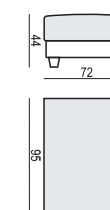

2,5 SEATER

2,5 SEATER LEFT (or RIGHT)

2,5 SEATER without ARMRESTS

3 SEATER

3 SEATER LEFT (or RIGHT)

3 SEATER without ARMRESTS

CHAISELONGUE No. 1 LEFT (or RIGHT)

CHAISELONGUE No. 2 LEFT (or RIGHT)

DIVAN LEFT (or RIGHT)

BENCH LEFT (or RIGHT)

CORNER 90°

FOOTSTOOL 95x72

FOOTSTOOL 107x85

HEADREST 98

HEADREST 85

Example with accesories:

SET 1 LEFT (or RIGHT)

CHAISELONGUE No. 1 LEFT (or RIGHT) + 3 SEATER RIGHT (or LEFT)

SET 2 LEFT (or RIGHT)

DIVAN LEFT (or RIGHT) + 2,5 SEATER RIGHT (or LEFT)

SET 3 LEFT (or RIGHT)

DIVAN LEFT (or RIGHT) + 3 SEATER RIGHT (or LEFT)