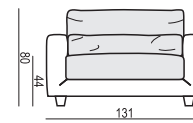

NORA

tea
& book

ARMCHAIR

ARMCHAIR LEFT (or RIGHT)

ARMCHAIR without ARMRESTS

ARMCHAIR WIDE

ARMCHAIR WIDE LEFT (or RIGHT)

ARMCHAIR WIDE without ARMRESTS

2,5 SEATER

2,5 SEATER LEFT (or RIGHT)

2,5 SEATER without ARMRESTS

3 SEATER

3 SEATER LEFT (or RIGHT)

3 SEATER without ARMRESTS

CHAISELONGUE No. 1 LEFT (or RIGHT)

CHAISELONGUE No. 2 LEFT (or RIGHT)

DIVAN LEFT (or RIGHT)

BENCH LEFT (or RIGHT)

CORNER 90°

FOOTSTOOL 95x72

FOOTSTOOL 107x85

HEADREST 98

HEADREST 85

Example with accesories:

SET 1 LEFT (or RIGHT)

CHAISELONGUE No. 1 LEFT (or RIGHT) + 3 SEATER RIGHT (or LEFT)

SET 2 LEFT (or RIGHT)

DIVAN LEFT (or RIGHT) + 2,5 SEATER RIGHT (or LEFT)

SET 3 LEFT (or RIGHT)

DIVAN LEFT (or RIGHT) + 3 SEATER RIGHT (or LEFT)