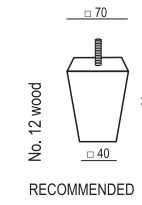

FEET

CLASSIC COMFORT

1. polyurethane foam/high resilient polyurethane foam
2. silicone balls
3. springs
4. FSC® certified solid wood and wood based elements
5. fabric
6. FSC® certified solid wood

LUX COMFORT

1. polyurethane foam/high resilient polyurethane foam
2. cushion chamber with mix of feather and silicone balls
3. springs
4. FSC® certified solid wood and wood based elements
5. fabric
6. FSC® certified solid wood