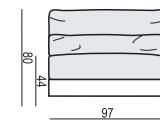

NORA

tea
& book

ARMCHAIR

ARMCHAIR LEFT (or RIGHT)

ARMCHAIR without ARMRESTS

ARMCHAIR WIDE

ARMCHAIR WIDE LEFT (or RIGHT)

ARMCHAIR WIDE without ARMRESTS

2,5 SEATER

2,5 SEATER LEFT (or RIGHT)

2,5 SEATER without ARMRESTS

3 SEATER

3 SEATER LEFT (or RIGHT)

3 SEATER without ARMRESTS

CHAISELONGUE No. 1 LEFT (or RIGHT)

CHAISELONGUE No. 2 LEFT (or RIGHT)

DIVAN LEFT (or RIGHT)

BENCH LEFT (or RIGHT)

CORNER 90°

FOOTSTOOL 95x72

FOOTSTOOL 107x85

HEADREST 98

HEADREST 85

Example with accesories:

SET 1 LEFT (or RIGHT)

CHAISELONGUE No. 1 LEFT (or RIGHT) + 3 SEATER RIGHT (or LEFT)

SET 2 LEFT (or RIGHT)

DIVAN LEFT (or RIGHT) + 2,5 SEATER RIGHT (or LEFT)

SET 3 LEFT (or RIGHT)

DIVAN LEFT (or RIGHT) + 3 SEATER RIGHT (or LEFT)