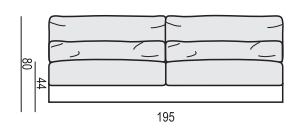

NORA

tea
& book

ARMCHAIR

ARMCHAIR LEFT (or RIGHT)

ARMCHAIR without ARMRESTS

ARMCHAIR WIDE

ARMCHAIR WIDE LEFT (or RIGHT)

ARMCHAIR WIDE without ARMRESTS

2,5 SEATER

2,5 SEATER LEFT (or RIGHT)

2,5 SEATER without ARMRESTS

3 SEATER

3 SEATER LEFT (or RIGHT)

3 SEATER without ARMRESTS

CHAISELONGUE No. 1 LEFT (or RIGHT)

CHAISELONGUE No. 2 LEFT (or RIGHT)

DIVAN LEFT (or RIGHT)

BENCH LEFT (or RIGHT)

CORNER 90°

FOOTSTOOL 95x72

FOOTSTOOL 107x85

HEADREST 98

HEADREST 85

Example with accesories:

SET 1 LEFT (or RIGHT)

CHAISELONGUE No. 1 LEFT (or RIGHT) + 3 SEATER RIGHT (or LEFT)

SET 2 LEFT (or RIGHT)

DIVAN LEFT (or RIGHT) + 2,5 SEATER RIGHT (or LEFT)

SET 3 LEFT (or RIGHT)

DIVAN LEFT (or RIGHT) + 3 SEATER RIGHT (or LEFT)