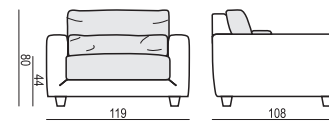

NORA

tea
& book

ARMCHAIR

ARMCHAIR LEFT (or RIGHT)

ARMCHAIR without ARMRESTS

ARMCHAIR WIDE

ARMCHAIR WIDE LEFT (or RIGHT)

ARMCHAIR WIDE without ARMRESTS

2,5 SEATER

2,5 SEATER LEFT (or RIGHT)

2,5 SEATER without ARMRESTS

3 SEATER

3 SEATER LEFT (or RIGHT)

3 SEATER without ARMRESTS

CHAISELONGUE No. 1 LEFT (or RIGHT)

CHAISELONGUE No. 2 LEFT (or RIGHT)

DIVAN LEFT (or RIGHT)

BENCH LEFT (or RIGHT)

CORNER 90°

FOOTSTOOL 95x72

FOOTSTOOL 107x85

HEADREST 98

HEADREST 85

Example with accesories:

SITS reserves the right to change construction of products and components used due to improving durability of product and customer satisfaction without any further notice. Explicit ± 3 cm tolerance between comfort LUX & CLASSIC in heights. The measurements are an assesment and may be changed.