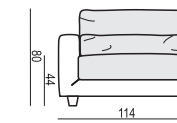

NORA

tea
& book

ARMCHAIR

ARMCHAIR LEFT (or RIGHT)

ARMCHAIR without ARMRESTS

ARMCHAIR WIDE

ARMCHAIR WIDE LEFT (or RIGHT)

ARMCHAIR WIDE without ARMRESTS

2,5 SEATER

2,5 SEATER LEFT (or RIGHT)

2,5 SEATER without ARMRESTS

3 SEATER

3 SEATER LEFT (or RIGHT)

3 SEATER without ARMRESTS

CHAISELONGUE No. 1 LEFT (or RIGHT)

CHAISELONGUE No. 2 LEFT (or RIGHT)

DIVAN LEFT (or RIGHT)

BENCH LEFT (or RIGHT)

CORNER 90°

FOOTSTOOL 95x72

FOOTSTOOL 107x85

HEADREST 98

HEADREST 85

Example with accesories:

SET 1 LEFT (or RIGHT)

CHAISELONGUE No. 1 LEFT (or RIGHT) + 3 SEATER RIGHT (or LEFT)

SET 2 LEFT (or RIGHT)

DIVAN LEFT (or RIGHT) + 2,5 SEATER RIGHT (or LEFT)

SET 3 LEFT (or RIGHT)

DIVAN LEFT (or RIGHT) + 3 SEATER RIGHT (or LEFT)