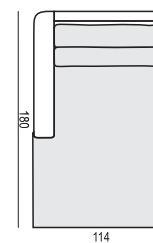

NORA

tea
& book

ARMCHAIR

ARMCHAIR LEFT (or RIGHT)

ARMCHAIR without ARMRESTS

ARMCHAIR WIDE

ARMCHAIR WIDE LEFT (or RIGHT)

ARMCHAIR WIDE without ARMRESTS

2,5 SEATER

2,5 SEATER LEFT (or RIGHT)

2,5 SEATER without ARMRESTS

3 SEATER

3 SEATER LEFT (or RIGHT)

3 SEATER without ARMRESTS

CHAISELONGUE No. 1 LEFT (or RIGHT)

CHAISELONGUE No. 2 LEFT (or RIGHT)

DIVAN LEFT (or RIGHT)

BENCH LEFT (or RIGHT)

CORNER 90°

FOOTSTOOL 95x72

FOOTSTOOL 107x85

HEADREST 98

HEADREST 85

Example with accesories:

SET 1 LEFT (or RIGHT)

CHAISELONGUE No. 1 LEFT (or RIGHT) + 3 SEATER RIGHT (or LEFT)

SET 2 LEFT (or RIGHT)

DIVAN LEFT (or RIGHT) + 2,5 SEATER RIGHT (or LEFT)

SET 3 LEFT (or RIGHT)

DIVAN LEFT (or RIGHT) + 3 SEATER RIGHT (or LEFT)