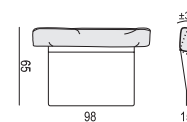

2,5 SEATER

2,5 SEATER LEFT (or RIGHT)

2,5 SEATER without ARMRESTS

3 SEATER

3 SEATER LEFT (or RIGHT)

3 SEATER without ARMRESTS

CHAISELONGUE No. 1 LEFT (or RIGHT)

CHAISELONGUE No. 2 LEFT (or RIGHT)

DIVAN LEFT (or RIGHT)

BENCH LEFT (or RIGHT)

CORNER 90°

FOOTSTOOL 95x72

FOOTSTOOL 107x85

HEADREST 98

HEADREST 85

Example with accesories:

SET 1 LEFT (or RIGHT)

CHAISELONGUE No. 1 LEFT (or RIGHT) + 3 SEATER RIGHT (or LEFT)

SET 2 LEFT (or RIGHT)

DIVAN LEFT (or RIGHT) + 2,5 SEATER RIGHT (or LEFT)

SET 3 LEFT (or RIGHT)

DIVAN LEFT (or RIGHT) + 3 SEATER RIGHT (or LEFT)

SITS reserves the right to change construction of products and components used due to improving durability of product and customer satisfaction without any further notice. Explicit ± 3 cm tolerance between comfort LUX & CLASSIC in heights. The measurements are an assesment and may be changed.