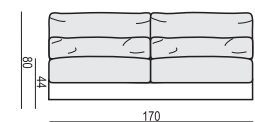

NORA

tea
& book

ARMCHAIR

ARMCHAIR LEFT (or RIGHT)

ARMCHAIR without ARMRESTS

ARMCHAIR WIDE

ARMCHAIR WIDE LEFT (or RIGHT)

ARMCHAIR WIDE without ARMRESTS

2,5 SEATER

2,5 SEATER LEFT (or RIGHT)

2,5 SEATER without ARMRESTS

3 SEATER

3 SEATER LEFT (or RIGHT)

3 SEATER without ARMRESTS

CHAISELONGUE No. 1 LEFT (or RIGHT)

CHAISELONGUE No. 2 LEFT (or RIGHT)

DIVAN LEFT (or RIGHT)

BENCH LEFT (or RIGHT)

CORNER 90°

FOOTSTOOL 95x72

FOOTSTOOL 107x85

HEADREST 98

HEADREST 85

Example with accesories:

SET 1 LEFT (or RIGHT)

CHAISELONGUE No. 1 LEFT (or RIGHT) + 3 SEATER RIGHT (or LEFT)

SET 2 LEFT (or RIGHT)

DIVAN LEFT (or RIGHT) + 2,5 SEATER RIGHT (or LEFT)

SET 3 LEFT (or RIGHT)

DIVAN LEFT (or RIGHT) + 3 SEATER RIGHT (or LEFT)