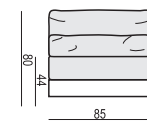

NORA

tea
& book

ARMCHAIR

ARMCHAIR LEFT (or RIGHT)

ARMCHAIR without ARMRESTS

ARMCHAIR WIDE

ARMCHAIR WIDE LEFT (or RIGHT)

ARMCHAIR WIDE without ARMRESTS

2,5 SEATER

2,5 SEATER LEFT (or RIGHT)

2,5 SEATER without ARMRESTS

3 SEATER

3 SEATER LEFT (or RIGHT)

3 SEATER without ARMRESTS

CHAISELONGUE No. 1 LEFT (or RIGHT)

CHAISELONGUE No. 2 LEFT (or RIGHT)

DIVAN LEFT (or RIGHT)

BENCH LEFT (or RIGHT)

CORNER 90°

FOOTSTOOL 95x72

FOOTSTOOL 107x85

HEADREST 98

HEADREST 85

Example with accesories:

SET 1 LEFT (or RIGHT)

CHAISELONGUE No. 1 LEFT (or RIGHT) + 3 SEATER RIGHT (or LEFT)

SET 2 LEFT (or RIGHT)

DIVAN LEFT (or RIGHT) + 2,5 SEATER RIGHT (or LEFT)

SET 3 LEFT (or RIGHT)

DIVAN LEFT (or RIGHT) + 3 SEATER RIGHT (or LEFT)