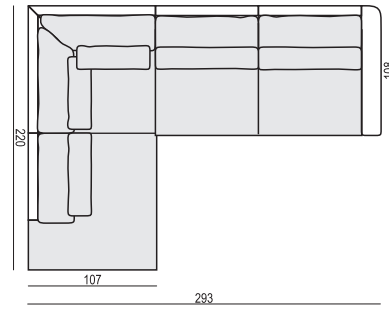

2,5 SEATER

2,5 SEATER LEFT (or RIGHT)

2,5 SEATER without ARMRESTS

3 SEATER

3 SEATER LEFT (or RIGHT)

3 SEATER without ARMRESTS

CHAISELONGUE No. 1 LEFT (or RIGHT)

CHAISELONGUE No. 2 LEFT (or RIGHT)

DIVAN LEFT (or RIGHT)

BENCH LEFT (or RIGHT)

CORNER 90°

FOOTSTOOL 95x72

FOOTSTOOL 107x85

HEADREST 98

HEADREST 85

Example with accesories:

SET 1 LEFT (or RIGHT)

CHAISELONGUE No. 1 LEFT (or RIGHT) + 3 SEATER RIGHT (or LEFT)

SET 2 LEFT (or RIGHT)

DIVAN LEFT (or RIGHT) + 2,5 SEATER RIGHT (or LEFT)

SET 3 LEFT (or RIGHT)

DIVAN LEFT (or RIGHT) + 3 SEATER RIGHT (or LEFT)