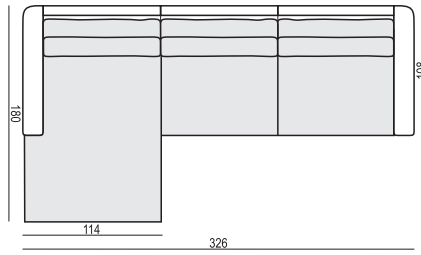

2,5 SEATER

2,5 SEATER LEFT (or RIGHT)

2,5 SEATER without ARMRESTS

3 SEATER

3 SEATER LEFT (or RIGHT)

3 SEATER without ARMRESTS

CHAISELONGUE No. 1 LEFT (or RIGHT)

CHAISELONGUE No. 2 LEFT (or RIGHT)

DIVAN LEFT (or RIGHT)

BENCH LEFT (or RIGHT)

CORNER 90°

FOOTSTOOL 95x72

FOOTSTOOL 107x85

HEADREST 98

HEADREST 85

Example with accesories:

SET 1 LEFT (or RIGHT)

CHAISELONGUE No. 1 LEFT (or RIGHT) + 3 SEATER RIGHT (or LEFT)

SET 2 LEFT (or RIGHT)

DIVAN LEFT (or RIGHT) + 2,5 SEATER RIGHT (or LEFT)

SET 3 LEFT (or RIGHT)

DIVAN LEFT (or RIGHT) + 3 SEATER RIGHT (or LEFT)