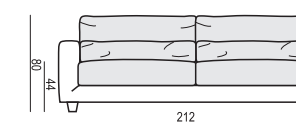

NORA

tea
& book

ARMCHAIR

ARMCHAIR LEFT (or RIGHT)

ARMCHAIR without ARMRESTS

ARMCHAIR WIDE

ARMCHAIR WIDE LEFT (or RIGHT)

ARMCHAIR WIDE without ARMRESTS

2,5 SEATER

2,5 SEATER LEFT (or RIGHT)

2,5 SEATER without ARMRESTS

3 SEATER

3 SEATER LEFT (or RIGHT)

3 SEATER without ARMRESTS

CHAISELONGUE No. 1 LEFT (or RIGHT)

CHAISELONGUE No. 2 LEFT (or RIGHT)

DIVAN LEFT (or RIGHT)

BENCH LEFT (or RIGHT)

CORNER 90°

FOOTSTOOL 95x72

FOOTSTOOL 107x85

HEADREST 98

HEADREST 85

Example with accesories:

SET 1 LEFT (or RIGHT)

CHAISELONGUE No. 1 LEFT (or RIGHT) + 3 SEATER RIGHT (or LEFT)

SET 2 LEFT (or RIGHT)

DIVAN LEFT (or RIGHT) + 2,5 SEATER RIGHT (or LEFT)

SET 3 LEFT (or RIGHT)

DIVAN LEFT (or RIGHT) + 3 SEATER RIGHT (or LEFT)