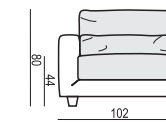

NORA

tea
& book

ARMCHAIR

ARMCHAIR LEFT (or RIGHT)

ARMCHAIR without ARMRESTS

ARMCHAIR WIDE

ARMCHAIR WIDE LEFT (or RIGHT)

ARMCHAIR WIDE without ARMRESTS

2,5 SEATER

2,5 SEATER LEFT (or RIGHT)

2,5 SEATER without ARMRESTS

3 SEATER

3 SEATER LEFT (or RIGHT)

3 SEATER without ARMRESTS

CHAISELONGUE No. 1 LEFT (or RIGHT)

CHAISELONGUE No. 2 LEFT (or RIGHT)

DIVAN LEFT (or RIGHT)

BENCH LEFT (or RIGHT)

CORNER 90°

FOOTSTOOL 95x72

FOOTSTOOL 107x85

HEADREST 98

HEADREST 85

Example with accesories:

SITS reserves the right to change construction of products and components used due to improving durability of product and customer satisfaction without any further notice. Explicit ± 3 cm tolerance between comfort LUX & CLASSIC in heights. The measurements are an assesment and may be changed.