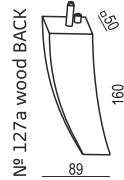

FEET

COMFORT

1. polyurethane foam / high resilient polyurethane foam
2. upholstery belts
3. FSC® certified solid wood and wood based elements
4. fabric
5. FSC® certified solid wood legs