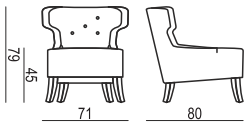

SITS
— *comfortable life*

cocktail
& design

LISA

ARMCHAIR (4 buttons)

ARMCHAIR (5 buttons)

You can choose colour of the buttons.

UPHOLSTERY

FABRIC: FC - fix cover