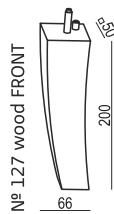

FEET

COMFORT

1. polyurethane foam / high resilient polyurethane foam
2. upholstery belts
3. FSC® certified solid wood and wood based elements
4. fabric
5. FSC® certified solid wood legs