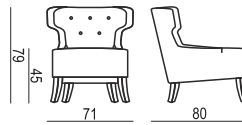

SITS
— *comfortable life*

cocktail
& design

LISA

ARMCHAIR (4 buttons)

ARMCHAIR (5 buttons)

You can choose colour of the buttons.

UPHOLSTERY

FABRIC: FC - fix cover