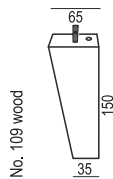

www.sits.eu
NOVEMBER 2018

2 SEATER

3 SEATER

FOOTSTOOL

UPHOLSTERY

FABRIC: FC - fix cover

FEET

THERE ARE 2 OPTIONS TO PLACE THE LEGS (no. 109):