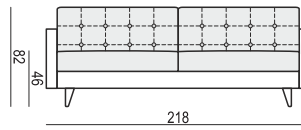

www.sits.eu
NOVEMBER 2018

2 SEATER

3 SEATER

FOOTSTOOL

UPHOLSTERY

FABRIC: FC - fix cover

FEET

THERE ARE 2 OPTIONS TO PLACE THE LEGS (no. 109):