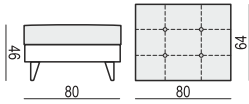

www.sits.eu
NOVEMBER 2018

2 SEATER

3 SEATER

FOOTSTOOL

UPHOLSTERY

FABRIC: FC - fix cover

FEET

THERE ARE 2 OPTIONS TO PLACE THE LEGS (no. 109):