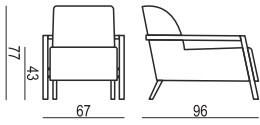

SITS
— *comfortable life*

cocktail
& design

FOXI

ARMCHAIR

UPHOLSTERY **FABRIC: FC - fix cover and LEATHER**

FEET **Wooden frame**

COMFORT

1. polyurethane foam/high resilient polyurethane foam
2. upholstery belts
3. springs
4. FSC® certified solid wood and wood based elements
5. fabric or leather
7. FSC® certified solid wood and legs