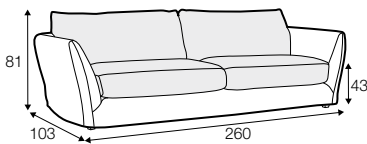

LUX lux

LC loose

LCV loose with velcro

modular system

All drawings shown height with leg no. 12 H-8.

armchair

armchair wide

footstool 105x80

2 seater

2,5 seater

3 seater / or 3 seater divided

3 seater round divided

set 1 right / or left

2 seater left / or right + divan right / or left

set 2 right / or left

3 seater left / or right + divan right / or left

set 5 right / or left

3 seater left / or right + corner 90° + bench right / or left

modular system

elements of the modular system

armchair left / or right

armchair without armrests

armchair wide left / or right

bench right / or left

divan right / or left
divan right / or left divided

corner 90°

extra dimensions

depth of seat

extra dimensions

headrest L-62

headrest L-77