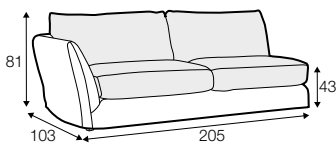

LUX lux

LC loose

LCV loose with velcro

modular system

All drawings shown height with leg no. 12 H-8.

armchair

armchair wide

footstool 105x80

2 seater

2,5 seater

3 seater / or 3 seater divided

3 seater round divided

set 1 right / or left

2 seater left / or right + divan right / or left

set 2 right / or left

3 seater left / or right + divan right / or left

set 5 right / or left

3 seater left / or right + corner 90° + bench right / or left

modular system

elements of the modular system

armchair left / or right

armchair without armrests

armchair wide left / or right

armchair wide without armrests

2 seater left / or right

2 seater without armrests

2,5 seater left / or right

2,5 seater without armrests

3 seater or 3 seater divided left / or right

3 seater or 3 seater divided without armrests