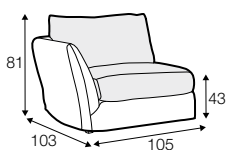

LUX lux

LC loose

LCV loose with velcro

modular system

All drawings shown height with leg no. 12 H-8.

armchair

armchair wide

footstool 105x80

2 seater

2,5 seater

3 seater / or 3 seater divided

3 seater round divided

set 1 right / or left

2 seater left / or right + divan right / or left

set 2 right / or left

3 seater left / or right + divan right / or left

set 5 right / or left

3 seater left / or right + corner 90° + bench right / or left

modular system

elements of the modular system

armchair left / or right

armchair without armrests

armchair wide left / or right

armchair wide without armrests

2 seater left / or right

2 seater without armrests

2,5 seater left / or right

2,5 seater without armrests

3 seater or 3 seater divided left / or right

3 seater or 3 seater divided without armrests