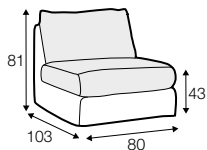

LUX lux

LC loose

LCV loose with velcro

modular system

All drawings shown height with leg no. 12 H-8.

armchair

armchair wide

footstool 105x80

2 seater

2,5 seater

3 seater / or 3 seater divided

3 seater round divided

set 1 right / or left

2 seater left / or right + divan right / or left

set 2 right / or left

3 seater left / or right + divan right / or left

set 5 right / or left

3 seater left / or right + corner 90° + bench right / or left

modular system

elements of the modular system

armchair left / or right

armchair without armrests

armchair wide left / or right

armchair wide without armrests

2 seater left / or right

2 seater without armrests

2,5 seater left / or right

2,5 seater without armrests

3 seater or 3 seater divided left / or right

3 seater or 3 seater divided without armrests