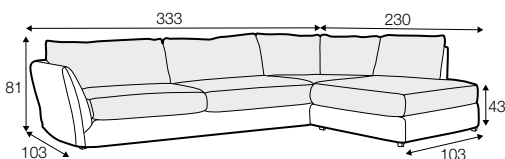

LUX lux

LC loose

LCV loose with velcro

modular system

All drawings shown height with leg no. 12 H-8.

armchair

armchair wide

footstool 105x80

2 seater

2,5 seater

3 seater / or 3 seater divided

3 seater round divided

set 1 right / or left

2 seater left / or right + divan right / or left

set 2 right / or left

3 seater left / or right + divan right / or left

set 5 right / or left

3 seater left / or right + corner 90° + bench right / or left

modular system

elements of the modular system

armchair left / or right

armchair without armrests

armchair wide left / or right

armchair wide without armrests

2 seater left / or right

2 seater without armrests

2,5 seater left / or right

2,5 seater without armrests

3 seater or 3 seater divided left / or right

3 seater or 3 seater divided without armrests