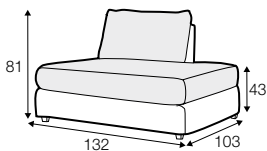

LUX lux

LC loose

LCV loose with velcro

modular system

All drawings shown height with leg no. 12 H-8.

armchair

armchair wide

footstool 105x80

set 5 right / or left

3 seater left / or right + corner 90° + bench right / or left

modular system

elements of the modular system

armchair left / or right

armchair without armrests

armchair wide left / or right

armchair wide without armrests

2 seater left / or right

2 seater without armrests

2,5 seater left / or right

2,5 seater without armrests

3 seater or 3 seater divided left / or right

3 seater or 3 seater divided without armrests

bench right / or left

divan right / or left
divan right / or left divided

corner 90°

extra dimensions

depth of seat

extra dimensions

headrest L-62

headrest L-77