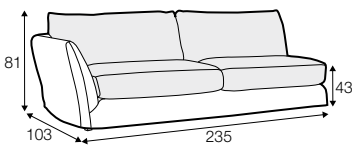

LUX lux

LC loose

LCV loose with velcro

modular system

All drawings shown height with leg no. 12 H-8.

armchair

armchair wide

footstool 105x80

set 5 right / or left

3 seater left / or right + corner 90° + bench right / or left

modular system

elements of the modular system

armchair left / or right

armchair without armrests

armchair wide left / or right

armchair wide without armrests

2 seater left / or right

2 seater without armrests

2,5 seater left / or right

2,5 seater without armrests

3 seater or 3 seater divided left / or right

3 seater or 3 seater divided without armrests

bench right / or left

divan right / or left
divan right / or left divided

corner 90°

extra dimensions

depth of seat

extra dimensions

headrest L-62

headrest L-77