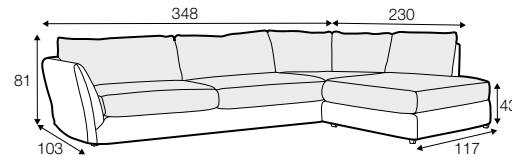

LUX lux

LC loose

LCV loose with velcro

modular system

All drawings shown height with leg no. 12 H-8.

armchair

armchair wide

footstool 105x80

2 seater

2,5 seater

3 seater / or 3 seater divided

3 seater round divided

set 1 right / or left

2 seater left / or right + divan right / or left

set 2 right / or left

3 seater left / or right + divan right / or left

set 5 right / or left

3 seater left / or right + corner 90° + bench right / or left

modular system

elements of the modular system

armchair left / or right

armchair without armrests

armchair wide left / or right