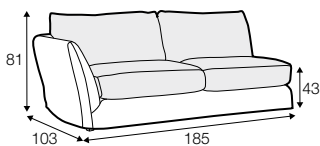

LUX lux

LC loose

LCV loose with velcro

modular system

All drawings shown height with leg no. 12 H-8.

armchair

armchair wide

footstool 105x80

2 seater

2,5 seater

3 seater / or 3 seater divided

3 seater round divided

set 1 right / or left

2 seater left / or right + divan right / or left

set 2 right / or left

3 seater left / or right + divan right / or left

set 5 right / or left

3 seater left / or right + corner 90° + bench right / or left

modular system

elements of the modular system

armchair left / or right

armchair without armrests

armchair wide left / or right

armchair wide without armrests

2 seater left / or right

2 seater without armrests

2,5 seater left / or right

2,5 seater without armrests

3 seater or 3 seater divided left / or right

3 seater or 3 seater divided without armrests