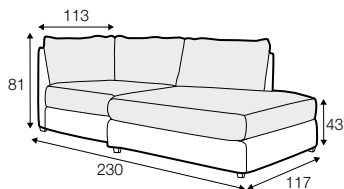

LUX lux

LC loose

LCV loose with velcro

modular system

All drawings shown height with leg no. 12 H-8.

armchair

armchair wide

footstool 105x80

set 5 right / or left

3 seater left / or right + corner 90° + bench right / or left

modular system

elements of the modular system

armchair left / or right

armchair without armrests

armchair wide left / or right

armchair wide without armrests

2 seater left / or right

2 seater without armrests

2,5 seater left / or right

2,5 seater without armrests

3 seater or 3 seater divided left / or right

3 seater or 3 seater divided without armrests

bench right / or left

divan right / or left
divan right / or left divided

corner 90°

extra dimensions

depth of seat

extra dimensions

headrest L-62

headrest L-77