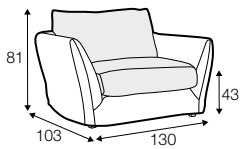

LUX lux

LC loose

LCV loose with velcro

modular system

All drawings shown height with leg no. 12 H-8.

armchair

armchair wide

footstool 105x80

2 seater

2,5 seater

3 seater / or 3 seater divided

3 seater round divided

set 1 right / or left

2 seater left / or right + divan right / or left

set 2 right / or left

3 seater left / or right + divan right / or left

set 5 right / or left

3 seater left / or right + corner 90° + bench right / or left

modular system

elements of the modular system

armchair left / or right

armchair without armrests

armchair wide left / or right

bench right / or left

divan right / or left
divan right / or left divided

corner 90°

extra dimensions

depth of seat

extra dimensions

headrest L-62

headrest L-77