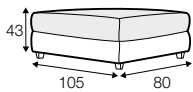

LUX lux

LC loose

LCV loose with velcro

modular system

All drawings shown height with leg no. 12 H-8.

armchair

armchair wide

footstool 105x80

2 seater

2,5 seater

3 seater / or 3 seater divided

3 seater round divided

set 1 right / or left

2 seater left / or right + divan right / or left

set 2 right / or left

3 seater left / or right + divan right / or left