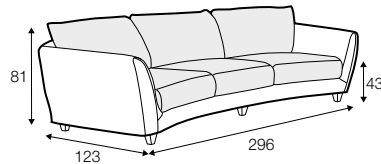

LUX lux

LC loose

LCV loose with velcro

modular system

All drawings shown height with leg no. 12 H-8.

armchair

armchair wide

footstool 105x80

2 seater

2,5 seater

3 seater / or 3 seater divided

3 seater round divided

set 1 right / or left

2 seater left / or right + divan right / or left

set 2 right / or left

3 seater left / or right + divan right / or left

set 5 right / or left

3 seater left / or right + corner 90° + bench right / or left

modular system

elements of the modular system

armchair left / or right

armchair without armrests

armchair wide left / or right

bench right / or left

divan right / or left
divan right / or left divided

corner 90°

extra dimensions

depth of seat

extra dimensions

headrest L-62

headrest L-77