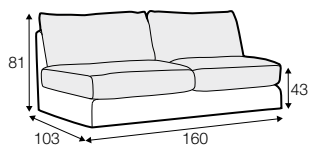

LUX lux

LC loose

LCV loose with velcro

modular system

All drawings shown height with leg no. 12 H-8.

armchair

armchair wide

footstool 105x80

2 seater

2,5 seater

3 seater / or 3 seater divided

3 seater round divided

set 1 right / or left

2 seater left / or right + divan right / or left

set 2 right / or left

3 seater left / or right + divan right / or left

set 5 right / or left

3 seater left / or right + corner 90° + bench right / or left

modular system

elements of the modular system

armchair left / or right

armchair without armrests

armchair wide left / or right

armchair wide without armrests

2 seater left / or right

2 seater without armrests

2,5 seater left / or right

2,5 seater without armrests

3 seater or 3 seater divided left / or right

3 seater or 3 seater divided without armrests