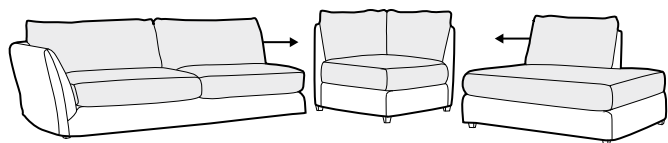

LUX lux

LC loose

LCV loose with velcro

modular system

All drawings shown height with leg no. 12 H-8.

armchair

armchair wide

footstool 105x80

2 seater

2,5 seater

3 seater / or 3 seater divided

3 seater round divided

set 1 right / or left

2 seater left / or right + divan right / or left

set 2 right / or left

3 seater left / or right + divan right / or left

set 5 right / or left

3 seater left / or right + corner 90° + bench right / or left

modular system

elements of the modular system

armchair left / or right

armchair without armrests

armchair wide left / or right

armchair wide without armrests

2 seater left / or right

2 seater without armrests

2,5 seater left / or right

2,5 seater without armrests

3 seater or 3 seater divided left / or right

3 seater or 3 seater divided without armrests