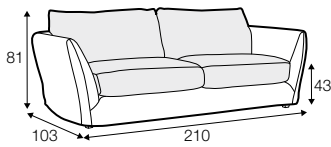

LUX lux

LC loose

LCV loose with velcro

modular system

All drawings shown height with leg no. 12 H-8.

armchair

armchair wide

footstool 105x80

2 seater

2,5 seater

3 seater / or 3 seater divided

3 seater round divided

set 1 right / or left

2 seater left / or right + divan right / or left

set 2 right / or left

3 seater left / or right + divan right / or left

set 5 right / or left

3 seater left / or right + corner 90° + bench right / or left

modular system

elements of the modular system

armchair left / or right

armchair without armrests

armchair wide left / or right

bench right / or left

divan right / or left
divan right / or left divided

corner 90°

extra dimensions

depth of seat

extra dimensions

headrest L-62

headrest L-77