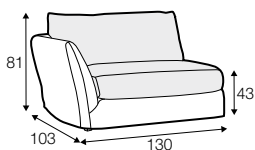

LUX lux

LC loose

LCV loose with velcro

modular system

All drawings shown height with leg no. 12 H-8.

armchair

armchair wide

footstool 105x80

2 seater

2,5 seater

3 seater / or 3 seater divided

3 seater round divided

set 1 right / or left

2 seater left / or right + divan right / or left

set 2 right / or left

3 seater left / or right + divan right / or left

set 5 right / or left

3 seater left / or right + corner 90° + bench right / or left

modular system

elements of the modular system

armchair left / or right

armchair without armrests

armchair wide left / or right

armchair wide without armrests

2 seater left / or right

2 seater without armrests

2,5 seater left / or right

2,5 seater without armrests

3 seater or 3 seater divided left / or right

3 seater or 3 seater divided without armrests