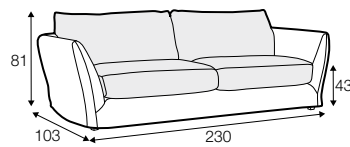

LUX lux

LC loose

LCV loose with velcro

modular system

All drawings shown height with leg no. 12 H-8.

armchair

armchair wide

footstool 105x80

2 seater

2,5 seater

3 seater / or 3 seater divided

3 seater round divided

set 1 right / or left

2 seater left / or right + divan right / or left

set 2 right / or left

3 seater left / or right + divan right / or left

set 5 right / or left

3 seater left / or right + corner 90° + bench right / or left

modular system

elements of the modular system

armchair left / or right

armchair without armrests

armchair wide left / or right

bench right / or left

divan right / or left
divan right / or left divided

corner 90°

extra dimensions

depth of seat

extra dimensions

headrest L-62

headrest L-77