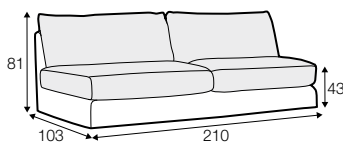

LUX lux

LC loose

LCV loose with velcro

modular system

All drawings shown height with leg no. 12 H-8.

armchair

armchair wide

footstool 105x80

set 5 right / or left

3 seater left / or right + corner 90° + bench right / or left

modular system

elements of the modular system

armchair left / or right

armchair without armrests

armchair wide left / or right

armchair wide without armrests

2 seater left / or right

2 seater without armrests

2,5 seater left / or right

2,5 seater without armrests

3 seater or 3 seater divided left / or right

3 seater or 3 seater divided without armrests

bench right / or left

divan right / or left
divan right / or left divided

corner 90°

extra dimensions

depth of seat

extra dimensions

headrest L-62

headrest L-77