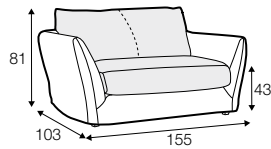

LUX lux

LC loose

LCV loose with velcro

modular system

All drawings shown height with leg no. 12 H-8.

armchair

armchair wide

footstool 105x80

2 seater

2,5 seater

3 seater / or 3 seater divided

3 seater round divided

set 1 right / or left

2 seater left / or right + divan right / or left

set 2 right / or left

3 seater left / or right + divan right / or left

bench right / or left

divan right / or left
divan right / or left divided

corner 90°

extra dimensions

depth of seat

extra dimensions

headrest L-62

headrest L-77