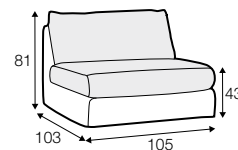

LUX lux

LC loose

LCV loose with velcro

modular system

All drawings shown height with leg no. 12 H-8.

armchair

armchair wide

footstool 105x80

2 seater

2,5 seater

3 seater / or 3 seater divided

3 seater round divided

set 1 right / or left

2 seater left / or right + divan right / or left

set 2 right / or left

3 seater left / or right + divan right / or left

set 5 right / or left

3 seater left / or right + corner 90° + bench right / or left

modular system

elements of the modular system

armchair left / or right

armchair without armrests

armchair wide left / or right

armchair wide without armrests

2 seater left / or right

2 seater without armrests

2,5 seater left / or right

2,5 seater without armrests

3 seater or 3 seater divided left / or right

3 seater or 3 seater divided without armrests