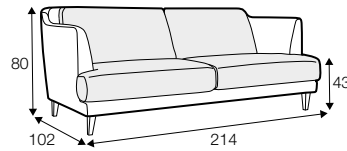

LUX lux

COVERS

FC fixed

armchair

love seat

footstool 70x45

footstool 90x45

2 seater

3 seater

3XL seater
with 2 cushions

3XL seater
with 3 cushions

3XL seater (divided)
with 2 cushions

3XL seater (divided)
with 3 cushions

set 1 right / or left
2 seater left / or right + chaiselongue right / or left

set 2 right / or left
3 seater left / or right + chaiselongue wide right / or left

extra dimensions

depth of seat

accessories

headrest L-57

headrest L-72

armrest protection

legs