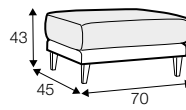

LUX lux

COVERS

FC fixed

armchair

love seat

footstool 70x45

footstool 90x45

2 seater

3 seater

3XL seater
with 2 cushions

3XL seater
with 3 cushions

3XL seater (divided)
with 2 cushions

3XL seater (divided)
with 3 cushions

set 1 right / or left
2 seater left / or right + chaiselongue right / or left

set 2 right / or left
3 seater left / or right + chaiselongue wide right / or left

extra dimensions

depth of seat

accessories

headrest L-57

headrest L-72

armrest protection

legs