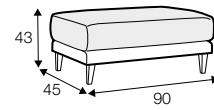

LUX lux

COVERS

FC fixed

armchair

love seat

footstool 70x45

footstool 90x45

2 seater

3 seater

3XL seater
with 2 cushions

3XL seater
with 3 cushions

3XL seater (divided)
with 2 cushions

3XL seater (divided)
with 3 cushions

set 1 right / or left
2 seater left / or right + chaiselongue right / or left

set 2 right / or left
3 seater left / or right + chaiselongue wide right / or left

extra dimensions

depth of seat

accessories

headrest L-57

headrest L-72

armrest protection

legs