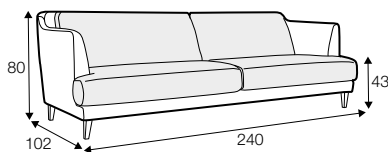

LUX lux

COVERS

FC fixed

armchair

love seat

footstool 70x45

footstool 90x45

2 seater

3 seater

3XL seater
with 2 cushions

3XL seater
with 3 cushions

3XL seater (divided)
with 2 cushions

3XL seater (divided)
with 3 cushions

set 1 right / or left
2 seater left / or right + chaiselongue right / or left

set 2 right / or left
3 seater left / or right + chaiselongue wide right / or left

extra dimensions

depth of seat

accessories

headrest L-57

headrest L-72

armrest protection

legs