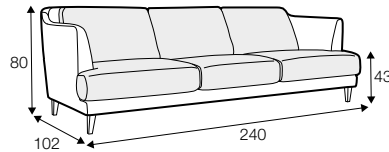

LUX lux

COVERS

FC fixed

armchair

love seat

footstool 70x45

footstool 90x45

2 seater

3 seater

3XL seater
with 2 cushions

3XL seater
with 3 cushions

3XL seater (divided)
with 2 cushions

3XL seater (divided)
with 3 cushions

set 1 right / or left
2 seater left / or right + chaiselongue right / or left

set 2 right / or left
3 seater left / or right + chaiselongue wide right / or left

extra dimensions

depth of seat

accessories

headrest L-57

headrest L-72

armrest protection

legs