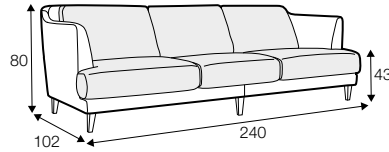

LUX lux

COVERS

FC fixed

armchair

love seat

footstool 70x45

footstool 90x45

2 seater

3 seater

3XL seater
with 2 cushions

3XL seater
with 3 cushions

3XL seater (divided)
with 2 cushions

3XL seater (divided)
with 3 cushions

set 1 right / or left
2 seater left / or right + chaiselongue right / or left

set 2 right / or left
3 seater left / or right + chaiselongue wide right / or left

extra dimensions

depth of seat

accessories

headrest L-57

headrest L-72

armrest protection

legs