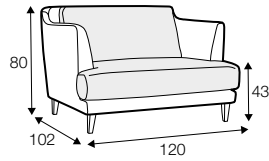

LUX lux

COVERS

FC fixed

armchair

love seat

footstool 70x45

footstool 90x45

2 seater

3 seater

3XL seater
with 2 cushions

3XL seater
with 3 cushions

3XL seater (divided)
with 2 cushions

3XL seater (divided)
with 3 cushions

set 1 right / or left
2 seater left / or right + chaiselongue right / or left

set 2 right / or left
3 seater left / or right + chaiselongue wide right / or left

extra dimensions

depth of seat

accessories

headrest L-57

headrest L-72

armrest protection

legs