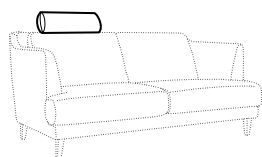

LUX lux

COVERS

FC fixed

armchair

love seat

footstool 70x45

footstool 90x45

2 seater

3 seater

3XL seater
with 2 cushions

3XL seater
with 3 cushions

3XL seater (divided)
with 2 cushions

3XL seater (divided)
with 3 cushions

set 1 right / or left
2 seater left / or right + chaiselongue right / or left

set 2 right / or left
3 seater left / or right + chaiselongue wide right / or left

extra dimensions

depth of seat

accessories

headrest L-57

headrest L-72

armrest protection

legs