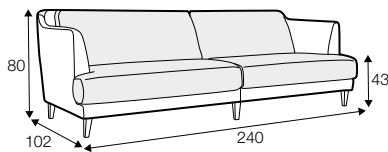

LUX lux

COVERS

FC fixed

armchair

love seat

footstool 70x45

footstool 90x45

2 seater

3 seater

3XL seater
with 2 cushions

3XL seater
with 3 cushions

3XL seater (divided)
with 2 cushions

3XL seater (divided)
with 3 cushions

set 1 right / or left
2 seater left / or right + chaiselongue right / or left

set 2 right / or left
3 seater left / or right + chaiselongue wide right / or left

extra dimensions

depth of seat

accessories

headrest L-57

headrest L-72

armrest protection

legs