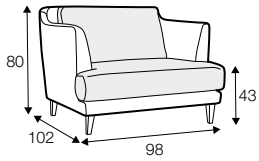

LUX lux

COVERS

FC fixed

armchair

love seat

footstool 70x45

footstool 90x45

2 seater

3 seater

3XL seater
with 2 cushions

3XL seater
with 3 cushions

3XL seater (divided)
with 2 cushions

3XL seater (divided)
with 3 cushions

set 1 right / or left
2 seater left / or right + chaiselongue right / or left

set 2 right / or left
3 seater left / or right + chaiselongue wide right / or left

extra dimensions

depth of seat

accessories

headrest L-57

headrest L-72

armrest protection

legs