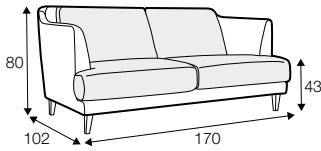

LUX lux

COVERS

FC fixed

armchair

love seat

footstool 70x45

footstool 90x45

2 seater

3 seater

3XL seater
with 2 cushions

3XL seater
with 3 cushions

3XL seater (divided)
with 2 cushions

3XL seater (divided)
with 3 cushions

set 1 right / or left
2 seater left / or right + chaiselongue right / or left

set 2 right / or left
3 seater left / or right + chaiselongue wide right / or left

extra dimensions

depth of seat

accessories

headrest L-57

headrest L-72

armrest protection

legs