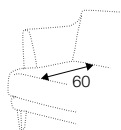

LUX lux

COVERS

FC fixed

armchair

love seat

footstool 70x45

footstool 90x45

2 seater

3 seater

3XL seater
with 2 cushions

3XL seater
with 3 cushions

3XL seater (divided)
with 2 cushions

3XL seater (divided)
with 3 cushions

set 1 right / or left
2 seater left / or right + chaiselongue right / or left

set 2 right / or left
3 seater left / or right + chaiselongue wide right / or left

extra dimensions

depth of seat

accessories

headrest L-57

headrest L-72

armrest protection

legs