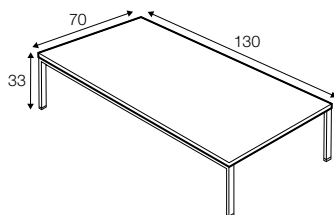

Urban

SITS

Urban

coffee table $\varnothing 80$

coffee table 90x55

coffee table 120x45

console table 120x45

coffee table 130x70

coffee table 120x120

available materials for top

wood: bleached oak

wood: oak

wood: walnut

concrete: light grey

concrete: anthracite

available materials for frame

metal: chrome

metal: steel

Sits reserves the right to change construction of products and components used due to improving durability of product and customer satisfaction without any further notice. Explicit ± 2 cm tolerance of all elements sizes.