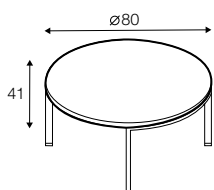

Urban

SITS

Urban

coffee table $\varnothing 80$

coffee table 90x55

coffee table 120x45

console table 120x45

coffee table 130x70

metal: chrome

metal: steel

Sits reserves the right to change construction of products and components used due to improving durability of product and customer satisfaction without any further notice. Explicit ± 2 cm tolerance of all elements sizes.