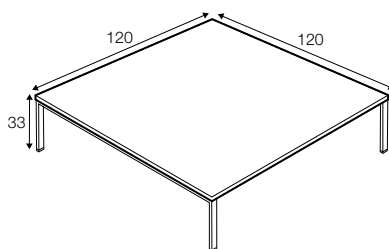

Urban

SITS

Urban

coffee table $\varnothing 80$

coffee table 90x55

coffee table 120x45

console table 120x45

coffee table 130x70

coffee table 120x120

available materials for top

wood: bleached oak

wood: oak

wood: walnut

concrete: light grey

concrete: anthracite

available materials for frame

metal: chrome

metal: steel

Sits reserves the right to change construction of products and components used due to improving durability of product and customer satisfaction without any further notice. Explicit ± 2 cm tolerance of all elements sizes.