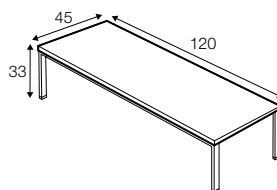

Urban

SITS

Urban

coffee table $\varnothing 80$

coffee table 90x55

coffee table 120x45

console table 120x45

coffee table 130x70

metal: chrome

metal: steel

Sits reserves the right to change construction of products and components used due to improving durability of product and customer satisfaction without any further notice. Explicit ± 2 cm tolerance of all elements sizes.