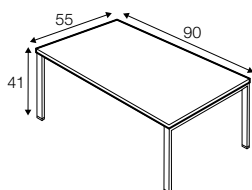

Urban

SITS

Urban

coffee table $\varnothing 80$

coffee table 90x55

coffee table 120x45

console table 120x45

coffee table 130x70

coffee table 120x120

available materials for top

wood: bleached oak

wood: oak

wood: walnut

concrete: light grey

concrete: anthracite

available materials for frame

metal: chrome

metal: steel

Sits reserves the right to change construction of products and components used due to improving durability of product and customer satisfaction without any further notice. Explicit ± 2 cm tolerance of all elements sizes.