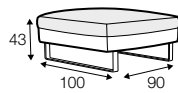

## SPECIAL

modular system

armchair

armchair wide

footstool 90x70

footstool 100x90

footstool frame 95x80

2 seater

3 seater

3XL seater

set 1 right / or left  
2 seater left / or right  
+ chaiselongue right / or left

set 2 right / or left  
3 seater left / or right  
+ chaiselongue long right / or left

set 7  
2 seater left + corner 90° + 2 seater right

set 8  
3 seater left + corner 90° + 3 seater right

set 13 left / or right  
2 seater left / or right + corner 90°  
+ 3 seater right / or left

set 14 right / or left  
3 seater left / or right + corner 90°  
+ bench right / or left