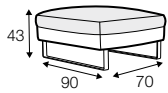

## SPECIAL

modular system

armchair

armchair wide

footstool 90x70

footstool 100x90

footstool frame 95x80

2 seater

3 seater

3XL seater

set 1 right / or left  
2 seater left / or right  
+ chaiselongue right / or left

set 2 right / or left  
3 seater left / or right  
+ chaiselongue long right / or left

set 7  
2 seater left + corner 90° + 2 seater right

set 8  
3 seater left + corner 90° + 3 seater right

set 13 left / or right  
2 seater left / or right + corner 90°  
+ 3 seater right / or left

set 14 right / or left  
3 seater left / or right + corner 90°  
+ bench right / or left