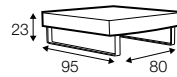

## SPECIAL

modular system

armchair

armchair wide

footstool 90x70

footstool 100x90

footstool frame 95x80

2 seater

3 seater

3XL seater

set 1 right / or left  
2 seater left / or right  
+ chaiselongue right / or left

set 2 right / or left  
3 seater left / or right  
+ chaiselongue long right / or left

set 7  
2 seater left + corner 90° + 2 seater right

set 8  
3 seater left + corner 90° + 3 seater right

set 13 left / or right  
2 seater left / or right + corner 90°  
+ 3 seater right / or left

set 14 right / or left  
3 seater left / or right + corner 90°  
+ bench right / or left