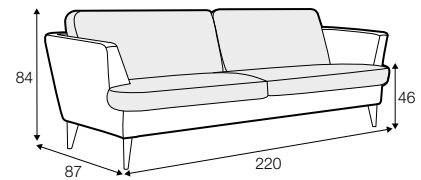

lux

fixed

armchair

footstool 55x45

footstool 80x50

2 seater

2,5 seater

3 seater

set 1 right / or left

2 seater left / or right + chaiselongue right / or left

set 2 right / or left

3 seater left / or right + chaiselongue right / or left

set 3 right / or left

2 seater left / or right + divan right / or left

set 4 right / or left

3 seater left / or right + divan right / or left

extra dimensions

depth of seat

accessories

headrest with roll L-50

legs

no. 135
wood