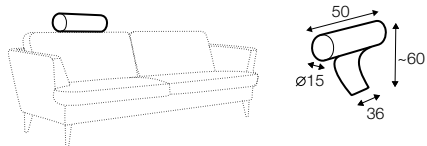

set 1 right / or left

2 seater left / or right + chaiselongue right / or left

set 2 right / or left

3 seater left / or right + chaiselongue right / or left

set 3 right / or left

2 seater left / or right + divan right / or left

set 4 right / or left

3 seater left / or right + divan right / or left

extra dimensions

depth of seat

accessories

headrest with roll L-50

legs

no. 135
wood

no. 91
wood

no. 175
metal chrome
and painted
black or grey

no. 145A
metal chrome,
painted black or grey
and brushed steel*

*please check a cost of brushed steel finish with a sale representative

Sits reserves the right to change construction of products and components used due to improving durability of product and customer satisfaction without any further notice. Explicit ± 2 cm tolerance of all elements sizes.