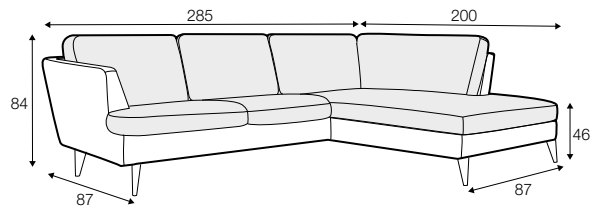

lux

fixed

armchair

footstool 55x45

footstool 80x50

2 seater

2,5 seater

3 seater

set 1 right / or left

2 seater left / or right + chaiselongue right / or left

set 2 right / or left

3 seater left / or right + chaiselongue right / or left

set 3 right / or left

2 seater left / or right + divan right / or left

set 4 right / or left

3 seater left / or right + divan right / or left

extra dimensions

depth of seat

accessories

headrest with roll L-50

legs

no. 135
wood