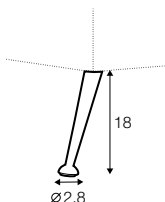

no. 175
metal chrome
and painted
black or grey