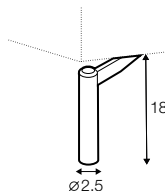

set 4 right / or left

3 seater left / or right + divan right / or left

extra dimensions

depth of seat

accessories

headrest with roll L-50

legs

no. 135
wood

no. 91
wood

no. 175
metal chrome
and painted
black or grey

no. 145A
metal chrome,
painted black or grey
and brushed steel*

*please check a cost of brushed steel finish with a sale representative

Sits reserves the right to change construction of products and components used due to improving durability of product and customer satisfaction without any further notice. Explicit ± 2 cm tolerance of all elements sizes.