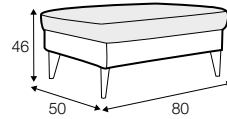

lux

fixed

armchair

footstool 55x45

footstool 80x50

2 seater

2,5 seater

3 seater

set 1 right / or left

2 seater left / or right + chaiselongue right / or left

set 2 right / or left

3 seater left / or right + chaiselongue right / or left

set 3 right / or left

2 seater left / or right + divan right / or left

set 4 right / or left

3 seater left / or right + divan right / or left

extra dimensions

depth of seat

accessories

headrest with roll L-50

legs

no. 135
wood