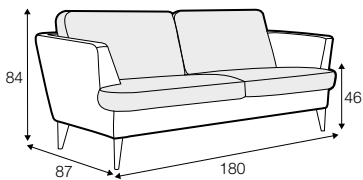

lux

fixed

armchair

footstool 55x45

footstool 80x50

2 seater

2,5 seater

3 seater

set 1 right / or left

2 seater left / or right + chaiselongue right / or left

set 2 right / or left

3 seater left / or right + chaiselongue right / or left

set 3 right / or left

2 seater left / or right + divan right / or left

set 4 right / or left

3 seater left / or right + divan right / or left

extra dimensions

depth of seat

accessories

headrest with roll L-50

legs

no. 135
wood