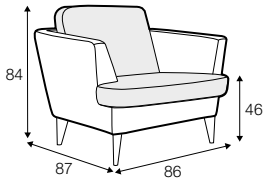

lux

fixed

armchair

footstool 55x45

footstool 80x50

2 seater

2,5 seater

3 seater

set 1 right / or left

2 seater left / or right + chaiselongue right / or left

set 2 right / or left

3 seater left / or right + chaiselongue right / or left

set 3 right / or left

2 seater left / or right + divan right / or left

set 4 right / or left

3 seater left / or right + divan right / or left

extra dimensions

depth of seat

accessories

headrest with roll L-50

legs

no. 135
wood