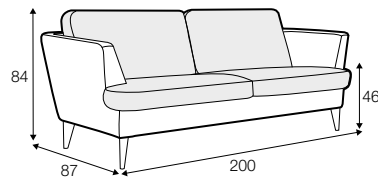

lux

fixed

armchair

footstool 55x45

footstool 80x50

2 seater

2,5 seater

3 seater

set 1 right / or left

2 seater left / or right + chaiselongue right / or left

set 2 right / or left

3 seater left / or right + chaiselongue right / or left

set 3 right / or left

2 seater left / or right + divan right / or left

set 4 right / or left

3 seater left / or right + divan right / or left

extra dimensions

depth of seat

accessories

headrest with roll L-50

legs

no. 135
wood