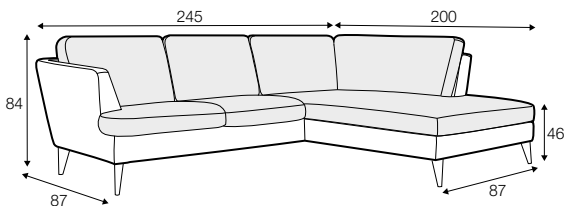

lux

fixed

armchair

footstool 55x45

footstool 80x50

2 seater

2,5 seater

3 seater

set 1 right / or left

2 seater left / or right + chaiselongue right / or left

set 2 right / or left

3 seater left / or right + chaiselongue right / or left

set 3 right / or left

2 seater left / or right + divan right / or left

set 4 right / or left

3 seater left / or right + divan right / or left

extra dimensions

depth of seat

accessories

headrest with roll L-50

legs

no. 135
wood