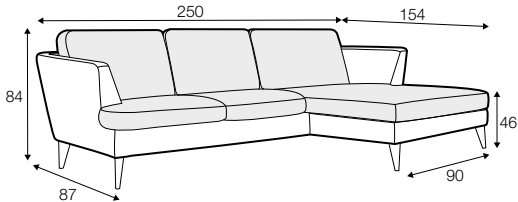

lux

fixed

armchair

footstool 55x45

footstool 80x50

2 seater

2,5 seater

3 seater

set 1 right / or left

2 seater left / or right + chaiselongue right / or left

set 2 right / or left

3 seater left / or right + chaiselongue right / or left

set 3 right / or left

2 seater left / or right + divan right / or left

set 4 right / or left

3 seater left / or right + divan right / or left

extra dimensions

depth of seat

accessories

headrest with roll L-50

legs

no. 135
wood