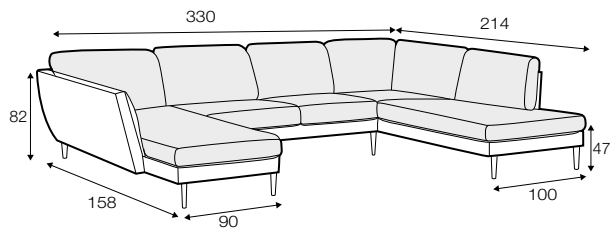

CLS classic

FC fixed

LCV loose with velcro

modular system

armchair

footstool 80x70

footstool 50x40  
only for armchair

2 seater

3 seater

4 seater divided with two cushions

4 seater divided with three cushions

set 1 right / or left

2 seater left / or right + chaiselongue right / or left

set 2 right / or left

3 seater left / or right + chaiselongue wide right / or left

set 3 right / or left

2 seater left / or right + divan right / or left

set 4 right / or left

3 seater left / or right + divan right / or left

set 5 right / or left  
chaiselongue left / or right + 2 seater without armrests  
+ divan right/or left

set 6 right / or left  
3 seater left / or right + corner 90° + 2 seater right / or left

**elements of the modular system**

2 seater left / or right

2 seater without armrests

3 seater left / or right

3 seater without armrests