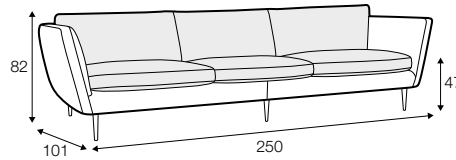

CLS classic

FC fixed

LCV loose with velcro

modular system

armchair

footstool 80x70

footstool 50x40  
only for armchair

2 seater

3 seater

4 seater divided with two cushions

4 seater divided with three cushions

set 1 right / or left

2 seater left / or right + chaiselongue right / or left

set 2 right / or left

3 seater left / or right + chaiselongue wide right / or left

set 3 right / or left

2 seater left / or right + divan right / or left

set 4 right / or left

3 seater left / or right + divan right / or left

set 5 right / or left  
chaiselongue left / or right + 2 seater without armrests  
+ divan right/or left