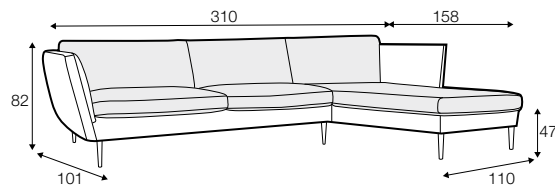

CLS classic

FC fixed

LCV loose with velcro

modular system

armchair

footstool 80x70

footstool 50x40  
only for armchair

2 seater

3 seater

4 seater divided with two cushions

4 seater divided with three cushions

set 1 right / or left

2 seater left / or right + chaiselongue right / or left

set 2 right / or left

3 seater left / or right + chaiselongue wide right / or left

set 3 right / or left

2 seater left / or right + divan right / or left

set 4 right / or left

3 seater left / or right + divan right / or left

set 5 right / or left  
chaiselongue left / or right + 2 seater without armrests  
+ divan right/or left

set 6 right / or left  
3 seater left / or right + corner 90° + 2 seater right / or left

**elements of the modular system**

2 seater left / or right

2 seater without armrests

3 seater left / or right

3 seater without armrests