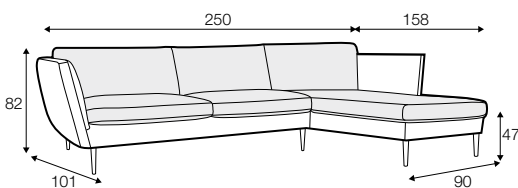

CLS classic

FC fixed

LCV loose with velcro

modular system

armchair

footstool 80x70

footstool 50x40  
only for armchair

2 seater

3 seater

4 seater divided with two cushions

4 seater divided with three cushions

set 1 right / or left

2 seater left / or right + chaiselongue right / or left

set 2 right / or left

3 seater left / or right + chaiselongue wide right / or left