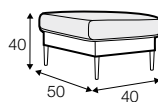

CLS classic

FC fixed

LCV loose with velcro

modular system

armchair

footstool 80x70

footstool 50x40  
only for armchair

2 seater

3 seater

4 seater divided with two cushions

4 seater divided with three cushions

set 1 right / or left

2 seater left / or right + chaiselongue right / or left

set 2 right / or left

3 seater left / or right + chaiselongue wide right / or left

set 3 right / or left

2 seater left / or right + divan right / or left

set 4 right / or left

3 seater left / or right + divan right / or left

set 5 right / or left  
chaiselongue left / or right + 2 seater without armrests  
+ divan right/or left