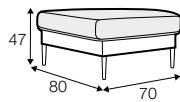

CLS classic

FC fixed

LCV loose with velcro

modular system

armchair

footstool 80x70

footstool 50x40  
only for armchair

2 seater

3 seater

4 seater divided with two cushions

4 seater divided with three cushions

set 1 right / or left

2 seater left / or right + chaiselongue right / or left

set 2 right / or left

3 seater left / or right + chaiselongue wide right / or left

set 3 right / or left

2 seater left / or right + divan right / or left

set 4 right / or left

3 seater left / or right + divan right / or left

set 5 right / or left  
chaiselongue left / or right + 2 seater without armrests  
+ divan right/or left