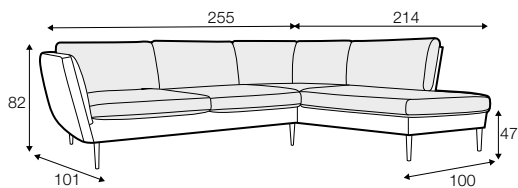

CLS classic

FC fixed

LCV loose with velcro

modular system

armchair

footstool 80x70

footstool 50x40  
only for armchair

2 seater

3 seater

4 seater divided with two cushions

4 seater divided with three cushions

set 1 right / or left

2 seater left / or right + chaiselongue right / or left

set 2 right / or left

3 seater left / or right + chaiselongue wide right / or left

set 3 right / or left

2 seater left / or right + divan right / or left

set 4 right / or left

3 seater left / or right + divan right / or left

set 5 right / or left  
chaiselongue left / or right + 2 seater without armrests  
+ divan right/or left

set 6 right / or left  
3 seater left / or right + corner 90° + 2 seater right / or left

**elements of the modular system**

2 seater left / or right

2 seater without armrests

3 seater left / or right

3 seater without armrests