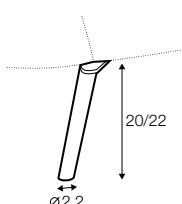

no. 160
metal chrome,
painted black or grey
and brushed steel

sofas H-20
footstool for armchair H-20
armchair: front H-22 back H-20
divan: front H-20 back 160A H-20
corner 160A H-20