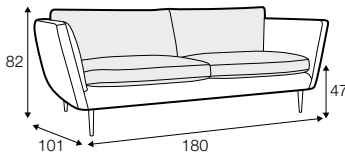

CLS classic

FC fixed

LCV loose with velcro

modular system

armchair

footstool 80x70

footstool 50x40  
only for armchair

2 seater

3 seater

4 seater divided with two cushions

4 seater divided with three cushions

set 1 right / or left

2 seater left / or right + chaiselongue right / or left

set 2 right / or left

3 seater left / or right + chaiselongue wide right / or left

set 3 right / or left

2 seater left / or right + divan right / or left

set 4 right / or left

3 seater left / or right + divan right / or left

set 5 right / or left  
chaiselongue left / or right + 2 seater without armrests  
+ divan right/or left