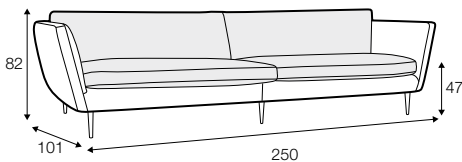

CLS classic

FC fixed

LCV loose with velcro

modular system

armchair

footstool 80x70

footstool 50x40  
only for armchair

2 seater

3 seater

4 seater divided with two cushions

4 seater divided with three cushions

set 1 right / or left

2 seater left / or right + chaiselongue right / or left

set 2 right / or left

3 seater left / or right + chaiselongue wide right / or left

set 3 right / or left

2 seater left / or right + divan right / or left

set 4 right / or left

3 seater left / or right + divan right / or left

set 5 right / or left  
chaiselongue left / or right + 2 seater without armrests  
+ divan right/or left