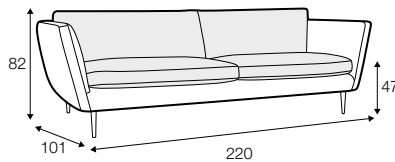

CLS classic

FC fixed

LCV loose with velcro

modular system

armchair

footstool 80x70

footstool 50x40  
only for armchair

2 seater

3 seater

4 seater divided with two cushions

4 seater divided with three cushions

set 1 right / or left

2 seater left / or right + chaiselongue right / or left

set 2 right / or left

3 seater left / or right + chaiselongue wide right / or left

set 3 right / or left

2 seater left / or right + divan right / or left

set 4 right / or left

3 seater left / or right + divan right / or left

set 5 right / or left  
chaiselongue left / or right + 2 seater without armrests  
+ divan right/or left