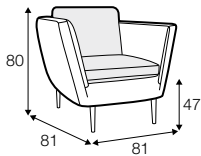

CLS classic

FC fixed

LCV loose with velcro

modular system

armchair

footstool 80x70

footstool 50x40  
only for armchair

2 seater

3 seater

4 seater divided with two cushions

4 seater divided with three cushions

set 1 right / or left

2 seater left / or right + chaiselongue right / or left

set 2 right / or left

3 seater left / or right + chaiselongue wide right / or left

set 3 right / or left

2 seater left / or right + divan right / or left

set 4 right / or left

3 seater left / or right + divan right / or left

set 5 right / or left  
chaiselongue left / or right + 2 seater without armrests  
+ divan right/or left

element 125 left / or right

corner 90°

chaiselongue right / or left

chaiselongue wide right / or left

divan right / or left

**extra dimensions**

depth of sofas

depth of armchair