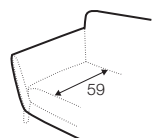

FC fixed

All drawings shown height with leg no. 141A H-14.

armchair

armchair wide

footstool 90x70

2 seater

3 seater

## extra dimensions

depth of seat