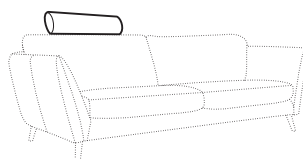

headrest L-77