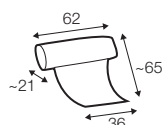

headrest L-77