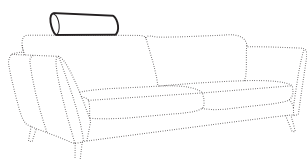

accessories

headrest L-62