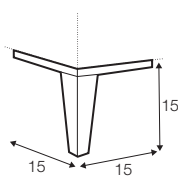

no. 152
wood