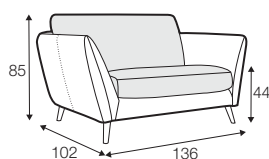

FC fixed

All drawings shown height with leg no. 141A H-14.

armchair

armchair wide

footstool 90x70

2 seater

3 seater

## extra dimensions

depth of seat