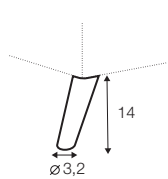

legs

---

no. 141A
wood
recommended