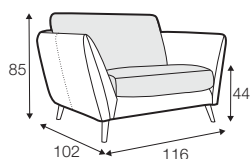

FC fixed

All drawings shown height with leg no. 141A H-14.

armchair

armchair wide

footstool 90x70

2 seater

3 seater

## extra dimensions

depth of seat