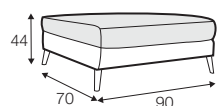

FC fixed

All drawings shown height with leg no. 141A H-14.

armchair

armchair wide

footstool 90x70

2 seater

3 seater

## extra dimensions

depth of seat