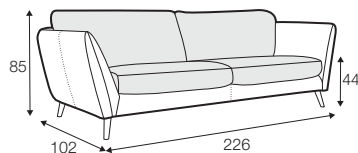

FC fixed

All drawings shown height with leg no. 141A H-14.

armchair

armchair wide

footstool 90x70

2 seater

3 seater

## extra dimensions

depth of seat