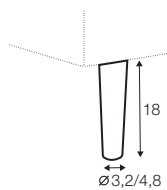

no. 141B
wood