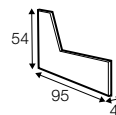

divan right / or left

corner 90° no. 1

corner 90° no. 2

cozy corner right / or left

corner 30°

extra dimensions

depth of seat

accessories

headrest L-62

headrest L-77

armrest protection

endpart left / or right

legs

no. 141A

wood

recommended