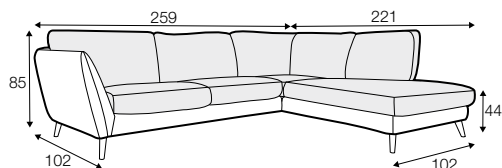

STD standard

LUX lux

CLS classic

FC fixed

LCV loose with velcro

modular system

All drawings shown height with leg no. 141A H-14.

armchair

armchair wide

footstool 90x70

2 seater

3 seater

3XL seater (divided, two cushions)

3XL seater (divided, three cushions)

set 1 right / or left

2 seater left / or right
+ chaiselongue right / or left

set 2 right / or left

3 seater left / or right
+ chaiselongue wide right / or left

set 3 right / or left

2 seater left / or right + divan right / or left

set 4 right / or left

3 seater left / or right + divan right / or left

set 5 right / or left
3 seater left / or right + cozy corner right / or left

set 6
divan left + 2 seater without armrests + divan right

set 7 right / or left
chaiselongue left / or right + 2 seater without armrests
+ divan right / or left