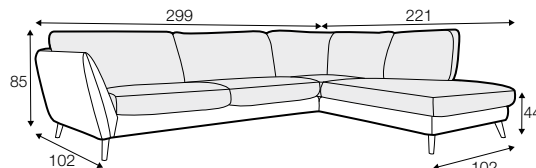

STD standard

LUX lux

CLS classic

FC fixed

LCV loose with velcro

modular system

All drawings shown height with leg no. 141A H-14.

armchair

armchair wide

footstool 90x70

2 seater

3 seater

3XL seater (divided, two cushions)

3XL seater (divided, three cushions)

set 1 right / or left

2 seater left / or right
+ chaiselongue right / or left

set 2 right / or left

3 seater left / or right
+ chaiselongue wide right / or left

set 3 right / or left

2 seater left / or right + divan right / or left

set 4 right / or left

3 seater left / or right + divan right / or left

set 5 right / or left
3 seater left / or right + cozy corner right / or left

set 6
divan left + 2 seater without armrests + divan right

set 7 right / or left
chaiselongue left / or right + 2 seater without armrests
+ divan right / or left