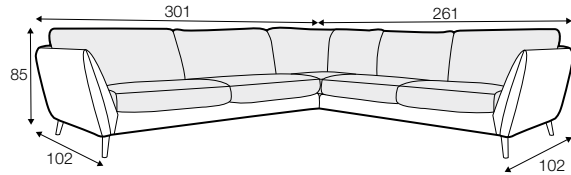

STD standard

LUX lux

CLS classic

FC fixed

LCV loose with velcro

modular system

All drawings shown height with leg no. 141A H-14.

armchair

set 2 right / or left

3 seater left / or right
+ chaiselongue wide right / or left

set 3 right / or left

2 seater left / or right + divan right / or left

set 4 right / or left

3 seater left / or right + divan right / or left

set 5 right / or left
3 seater left / or right + cozy corner right / or left

set 6
divan left + 2 seater without armrests + divan right

set 7 right / or left
chaiselongue left / or right + 2 seater without armrests
+ divan right / or left

set 8 right / or left
3 seater left / or right + corner 90° no. 1 + 2 seater right / or left

set 9 right / or left
3 seater left / or right + corner 90° no. 2
+ 2 seater right / or left

set 10 left / or right
chaiselongue left / or right + 2 seater without armrests
+ corner 90° no. 1 + 2 seater right / or left