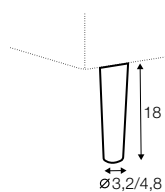

no. 141B

wood