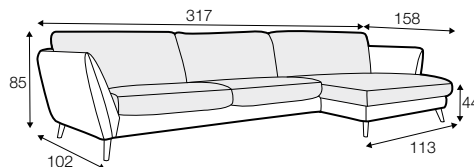

STD standard

LUX lux

CLS classic

FC fixed

LCV loose with velcro

modular system

All drawings shown height with leg no. 141A H-14.

armchair

armchair wide

footstool 90x70

2 seater

3 seater

3XL seater (divided, two cushions)

3XL seater (divided, three cushions)

set 1 right / or left

2 seater left / or right
+ chaiselongue right / or left

set 2 right / or left

3 seater left / or right
+ chaiselongue wide right / or left

set 3 right / or left

2 seater left / or right + divan right / or left

set 4 right / or left

3 seater left / or right + divan right / or left