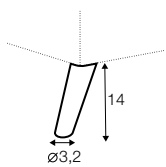

divan right / or left

corner 90° no. 1

corner 90° no. 2

cozy corner right / or left

corner 30°

extra dimensions

depth of seat

accessories

headrest L-62

headrest L-77

armrest protection

endpart left / or right

legs

no. 141A

wood

recommended