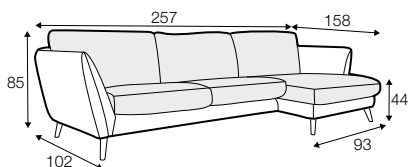

STD standard

LUX lux

CLS classic

FC fixed

LCV loose with velcro

modular system

All drawings shown height with leg no. 141A H-14.

armchair

armchair wide

footstool 90x70

2 seater

3 seater

3XL seater (divided, two cushions)

3XL seater (divided, three cushions)

set 1 right / or left

2 seater left / or right
+ chaiselongue right / or left

set 2 right / or left

3 seater left / or right
+ chaiselongue wide right / or left

set 3 right / or left

2 seater left / or right + divan right / or left

set 4 right / or left

3 seater left / or right + divan right / or left

set 5 right / or left
3 seater left / or right + cozy corner right / or left

set 6
divan left + 2 seater without armrests + divan right

set 7 right / or left
chaiselongue left / or right + 2 seater without armrests
+ divan right / or left