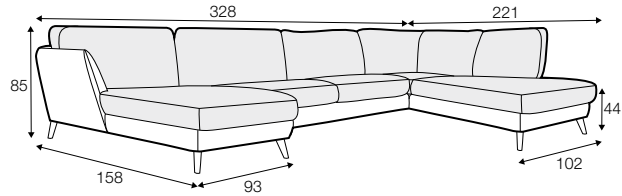

STD standard

LUX lux

CLS classic

FC fixed

LCV loose with velcro

modular system

All drawings shown height with leg no. 141A H-14.

armchair

set 2 right / or left

3 seater left / or right
+ chaiselongue wide right / or left

set 3 right / or left

2 seater left / or right + divan right / or left

set 4 right / or left

3 seater left / or right + divan right / or left

set 5 right / or left
3 seater left / or right + cozy corner right / or left

set 6
divan left + 2 seater without armrests + divan right

set 7 right / or left
chaiselongue left / or right + 2 seater without armrests
+ divan right / or left

set 8 right / or left
3 seater left / or right + corner 90° no. 1 + 2 seater right / or left

set 9 right / or left
3 seater left / or right + corner 90° no. 2
+ 2 seater right / or left

set 10 left / or right
chaiselongue left / or right + 2 seater without armrests
+ corner 90° no. 1 + 2 seater right / or left