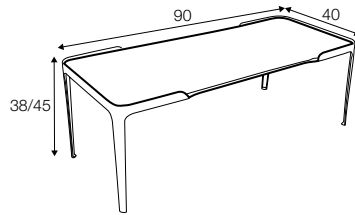

Space

SITS

Space

coffee table 50x50

coffee table 90x40

coffee table 120x40

coffee table 120x50

coffee table 150x50

coffee table 180x50

console table 120x40

desk table 120x50

available materials for top

veneer: oak

veneer: white

veneer: black

glass: white