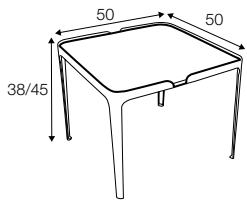

Space

SITS

Space

coffee table 50x50

coffee table 90x40

coffee table 120x40

coffee table 120x50

coffee table 150x50

coffee table 180x50

console table 120x40

desk table 120x50

available materials for top

veneer: oak

veneer: white

veneer: black

glass: white