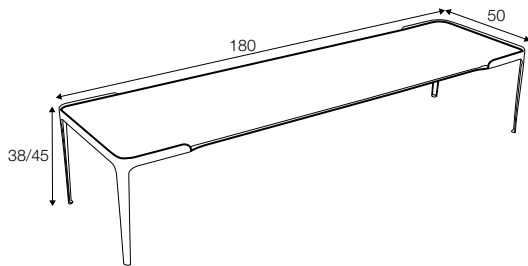

Space

SITS

Space

coffee table 50x50

coffee table 90x40

coffee table 120x40

coffee table 120x50

coffee table 150x50

coffee table 180x50

console table 120x40

desk table 120x50

available materials for top

veneer: oak

veneer: white

veneer: black

glass: white