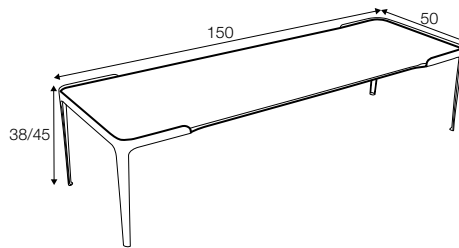

Space

SITS

Space

coffee table 50x50

coffee table 90x40

coffee table 120x40

coffee table 120x50

coffee table 150x50

coffee table 180x50

console table 120x40

desk table 120x50

available materials for top

veneer: oak

veneer: white

veneer: black

glass: white