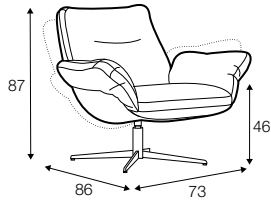

lux

COVERS

LC

loose

armchair

armchair with tilt

armchair with
memory function

footstool

extra dimensions

depth of seat

accessories

cushion

headrest L-46

coffee table

Color of armchair: white or black.

legs