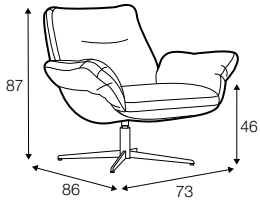

lux

COVERS

LC

loose

armchair

armchair with tilt

armchair with
memory function

footstool

extra dimensions

depth of seat

accessories

cushion

headrest L-46

coffee table

Color of armchair: white or black.

legs