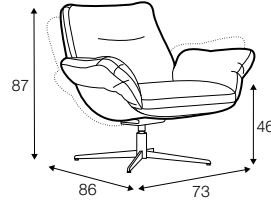

lux

COVERS

LC

loose

armchair

armchair with tilt

armchair with
memory function

footstool

extra dimensions

depth of seat

accessories

cushion

headrest L-46

coffee table

Color of armchair: white or black.

legs