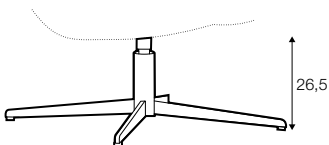

extra dimensions

depth of seat

accessories

cushion

headrest L-46

coffee table

Color of armchair: white or black.

legs

swivel

black or white

swivel or non-rotating leg