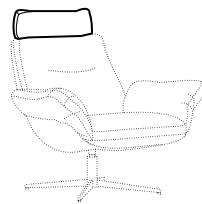

lux

COVERS

LC

loose

armchair

armchair with tilt

armchair with
memory function

footstool

extra dimensions

depth of seat

accessories

cushion

headrest L-46

coffee table

Color of armchair: white or black.

legs

swivel

black or white

swivel or non-rotating leg