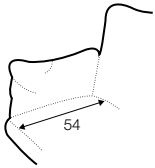

extra dimensions

depth of seat

accessories

cushion

headrest L-46

coffee table

Color of armchair: white or black.

legs