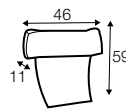

extra dimensions

depth of seat

accessories

cushion

headrest L-46

coffee table

Color of armchair: white or black.

legs

swivel

black or white

swivel or non-rotating leg