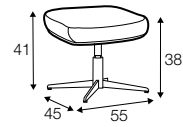

Softbird

UPHOLSTERY

fabric

leather

COMFORTS

LUX

lux

COVERS

LC

loose

footstool

extra dimensions

accessories

Color of armchair: white or black.

legs

swivel

black or white

swivel or non-rotating leg