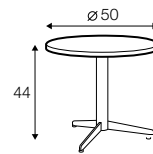

extra dimensions

depth of seat

accessories

cushion

headrest L-46

coffee table

Color of armchair: white or black.

legs