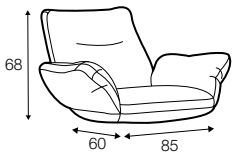

lux

COVERS

LC

loose

armchair

armchair with tilt

armchair with
memory function

footstool

extra dimensions

depth of seat

accessories

cushion

headrest L-46

coffee table

Color of armchair: white or black.

legs