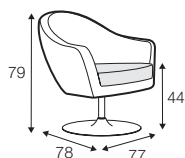

COVERS

fixed

armchair

swivel armchair

extra dimensions

depth of seat

legs

metal frame
metal chrome,
painted black or grey