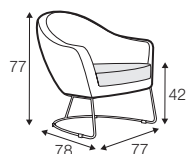

Shell

SITS

Shell

UPHOLSTERY

fabric

leather

COMFORTS

standard

COVERS

fixed

armchair

swivel armchair

extra dimensions

depth of seat

legs

metal frame
metal chrome,
painted black or grey