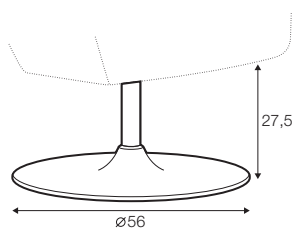

COVERS

fixed

armchair

swivel armchair

extra dimensions

depth of seat

legs

metal frame
metal chrome,
painted black or grey