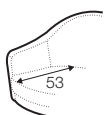

COVERS

fixed

armchair

swivel armchair

extra dimensions

depth of seat

legs

metal frame
metal chrome,
painted black or grey