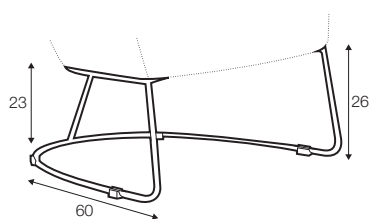

COVERS

fixed

armchair

swivel armchair

extra dimensions

depth of seat

legs

metal frame
metal chrome,
painted black or grey

swivel
chrome