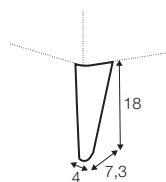

legs

no. 91
wood
front