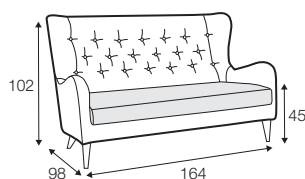

## COVERS

FC fixed

Buttons available in one colour.

armchair

footstool 55x50

2,5 seater

example of leather cover  
2,5 seater

## extra dimensions

depth of seat