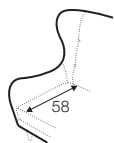

## COVERS

FC fixed

Buttons available in one colour.

armchair

footstool 55x50

2,5 seater

example of leather cover  
2,5 seater

## extra dimensions

depth of seat