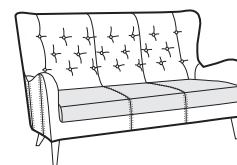

## COVERS

FC fixed

Buttons available in one colour.

armchair

footstool 55x50

2,5 seater

example of leather cover  
2,5 seater

## extra dimensions

depth of seat