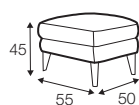

## COVERS

FC fixed

Buttons available in one colour.

armchair

footstool 55x50

2,5 seater

example of leather cover  
2,5 seater

## extra dimensions

depth of seat