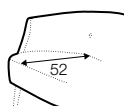

## COVERS

FC fixed

pop

footstool 52x36

tune

tune without buttons

solo

funk

## extra dimensions

depth of seat  
pop

depth of seat  
tune

depth of seat  
solo

depth of seat  
funk

depth of seat  
swing