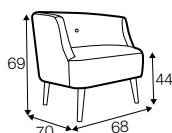

## COVERS

FC fixed

pop

footstool 52x36

tune

tune without buttons

solo

funk

## extra dimensions

depth of seat  
pop

depth of seat  
tune

depth of seat  
solo

depth of seat  
funk

depth of seat  
swing