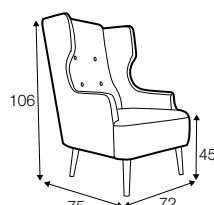

## COVERS

FC fixed

pop

footstool 52x36

tune

tune without buttons

solo

funk

## extra dimensions

depth of seat  
pop

depth of seat  
tune

depth of seat  
solo

depth of seat  
funk

depth of seat  
swing