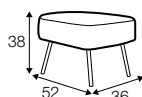

## COVERS

FC fixed

pop

footstool 52x36

tune

tune without buttons

solo

funk