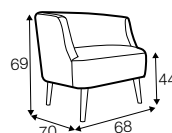

## COVERS

FC fixed

pop

footstool 52x36

tune

tune without buttons

solo

funk

## extra dimensions

depth of seat  
pop

depth of seat  
tune

depth of seat  
solo

depth of seat  
funk

depth of seat  
swing