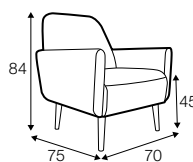

## COVERS

FC fixed

pop

footstool 52x36

tune

tune without buttons

solo

funk

## extra dimensions

depth of seat  
pop

depth of seat  
tune

depth of seat  
solo

depth of seat  
funk

depth of seat  
swing