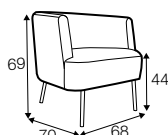

## COVERS

FC fixed

pop

footstool 52x36

tune

tune without buttons

solo

funk

## extra dimensions

depth of seat  
pop

depth of seat  
tune

depth of seat  
solo

depth of seat  
funk

depth of seat  
swing