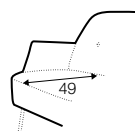

extra dimensions

depth of seat
pop