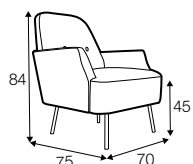

## COVERS

FC fixed

pop

footstool 52x36

tune

tune without buttons

solo

funk