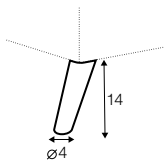

divane right / or left

corner 90° no. 1

corner 90° no. 2

corner 30°

cozy corner right / or left

extra dimensions

depth of seat

accessories

headrest L-62

headrest L-77

endpart left / or right

armrest protection

legs

no. 141A
wood
recomended

no. 91
wood
back

no. 141B
wood