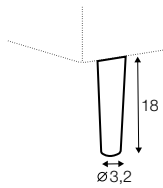

divane right / or left

corner 90° no. 1

corner 90° no. 2

corner 30°

cozy corner right / or left

extra dimensions

depth of seat

accessories

headrest L-62

headrest L-77

endpart left / or right

armrest protection

legs

no. 141A
wood
recomended

no. 91
wood
back

no. 141B
wood