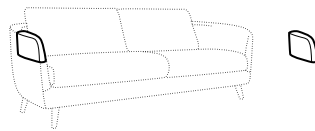

divane right / or left

corner 90° no. 1

corner 90° no. 2

corner 30°

cozy corner right / or left

extra dimensions

depth of seat

accessories

headrest L-62

headrest L-77

endpart left / or right

armrest protection

legs

no. 141A
wood
recomended

no. 91
wood
back

no. 141B
wood

no. 152
wood

no. 153
wood

no. 145A
metal chrome,
painted black or grey
and brushed steel*

*please check a cost of brushed steel finish with a sale representative

Sits reserves the right to change construction of products and components used due to improving durability of product and customer satisfaction without any further notice. Explicit ± 2 cm tolerance of all elements sizes.