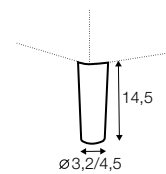

no. 153
wood