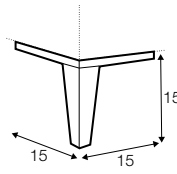

divane right / or left

corner 90° no. 1

corner 90° no. 2

corner 30°

cozy corner right / or left

extra dimensions

depth of seat

accessories

headrest L-62

headrest L-77

endpart left / or right

armrest protection

legs

no. 141A
wood
recomended

no. 91
wood
back

no. 141B
wood