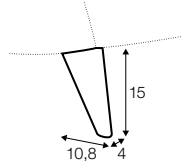

divane right / or left

corner 90° no. 1

corner 90° no. 2

corner 30°

cozy corner right / or left

extra dimensions

depth of seat

accessories

headrest L-62

headrest L-77

endpart left / or right

armrest protection

legs

no. 141A
wood
recomended

no. 91
wood
back

no. 141B
wood