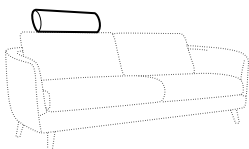

set 13
armchair left + corner 30°
+ armchair right

set 14
armchair wide left + corner 30°
+ armchair wide right

modular system

elements of the modular system

armchair left / or right

armchair without armrests

armchair wide left / or right

armchair wide without armrests

2 seater left / or right

2 seater without armrests

3 seater left / or right

3 seater without armrests

chaiselongue right / or left

chaiselongue wide right / or left

divane right / or left

corner 90° no. 1

corner 90° no. 2

corner 30°

cozy corner right / or left

extra dimensions

depth of seat

accessories