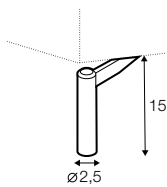

no. 145A
metal chrome,
painted black or grey
and brushed steel*

*please check a cost of brushed steel finish with a sale representative

Sits reserves the right to change construction of products and components used due to improving durability of product and customer satisfaction without any further notice. Explicit ± 2 cm tolerance of all elements sizes.

date: 10.2021

sits.eu