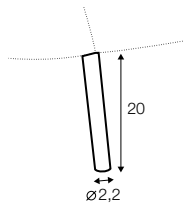

footstool 58x47

extra dimensions

depth of seat

depth of seat
without cushion

accessories

armrest cover and headrest cover

legs

no. 154B
wood