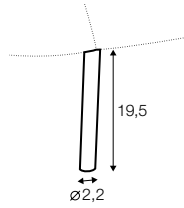

no. 160D
metal painted
black or grey
back: armchair