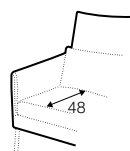

Penny

SITS

Penny

UPHOLSTERY

COMFORTS

COVERS

armchair

footstool 58x50

footstool 58x47

extra dimensions

depth of seat

depth of seat
without cushion

accessories

armrest cover and headrest cover

legs

no. 154B
wood