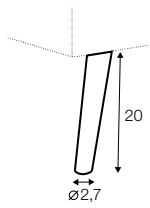

footstool 58x47

extra dimensions

depth of seat

depth of seat
without cushion

accessories

armrest cover and headrest cover

legs

no. 154B
wood