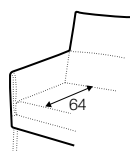

Penny

SITS

Penny

UPHOLSTERY

COMFORTS

COVERS

armchair

footstool 58x50

footstool 58x47

extra dimensions

depth of seat

depth of seat
without cushion

accessories

armrest cover and headrest cover

legs

no. 154B
wood