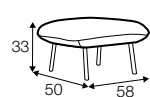

Penny

SITS

Penny

UPHOLSTERY

COMFORTS

COVERS

armchair

footstool 58x50

footstool 58x47

extra dimensions

depth of seat

depth of seat
without cushion

accessories

armrest cover and headrest cover

legs

no. 154B
wood