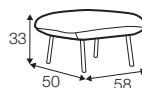

COVERS

FC fixed

armchair

footstool 58x50

footstool 58x47

extra dimensions

depth of seat

depth of seat
without cushion