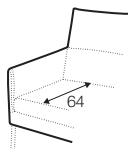

COVERS

FC fixed

armchair

footstool 58x50

footstool 58x47

extra dimensions

depth of seat

depth of seat
without cushion