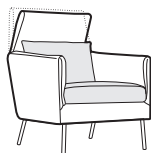

Penny

SITS

Penny

UPHOLSTERY

fabric

COMFORTS

STD standard

LUX lux

COVERS

FC fixed

armchair

footstool 58x50

footstool 58x47

extra dimensions

depth of seat

depth of seat
without cushion