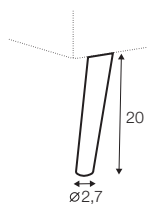

legs

no. 154B
wood