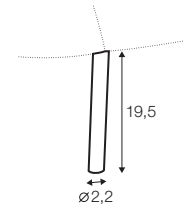

no. 160D
metal painted
black or grey
back: armchair