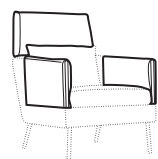

accessories

armrest cover and headrest cover