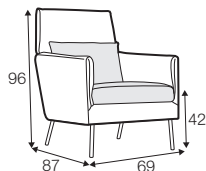

COVERS

FC fixed

armchair

footstool 58x50

footstool 58x47

extra dimensions

depth of seat

depth of seat
without cushion