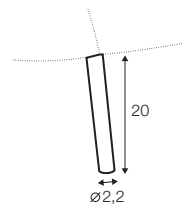

no. 160C
metal painted
black or grey
footstool
front: armchair