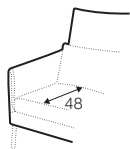

COVERS

FC fixed

armchair

footstool 58x50

footstool 58x47

extra dimensions

depth of seat

depth of seat
without cushion