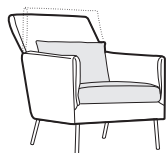

Penny

SITS

Penny

UPHOLSTERY

fabric

COMFORTS

STD standard

LUX lux

COVERS

FC fixed

armchair

footstool 58x50

footstool 58x47

extra dimensions

depth of seat

depth of seat
without cushion