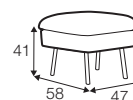

COVERS

FC fixed

armchair

footstool 58x50

footstool 58x47

extra dimensions

depth of seat

depth of seat
without cushion