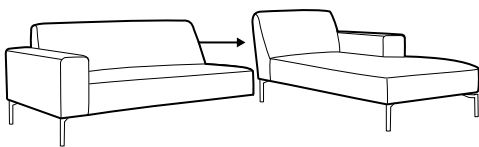

fixed

SPECIAL

modular system

footstool 103x82

2 seater

3 seater

set 1 right / or left

3 seater left / or right + chaiselongue right / or left

set 2 right / or left

2 seater left / or right + chaiselongue right / or left

set 3 right / or left

3 seater left / or right + divan right / or left

modular system

elements of the modular system

2 seater left / or right

3 seater left / or right

3 seater without armrests

chaiselongue right / or left

divan right / or left

extra dimensions

depth of seat

legs

no. 145A
metal painted
black