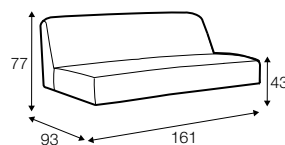

set 2 right / or left

2 seater left / or right + chaiselongue right / or left

set 3 right / or left

3 seater left / or right + divan right / or left

modular system

elements of the modular system

2 seater left / or right

3 seater left / or right

3 seater without armrests

chaiselongue right / or left

divan right / or left

extra dimensions

depth of seat

legs

no. 145A
metal painted
black