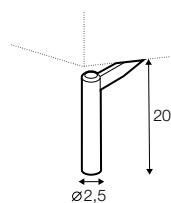

set 2 right / or left

2 seater left / or right + chaiselongue right / or left

set 3 right / or left

3 seater left / or right + divan right / or left

modular system

elements of the modular system

2 seater left / or right

3 seater left / or right

3 seater without armrests

chaiselongue right / or left

divan right / or left

extra dimensions

depth of seat

legs

no. 145A
metal painted
black