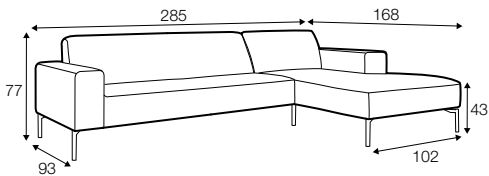

fixed

SPECIAL

modular system

footstool 103x82

2 seater

3 seater

set 1 right / or left

3 seater left / or right + chaiselongue right / or left

set 2 right / or left

2 seater left / or right + chaiselongue right / or left

set 3 right / or left

3 seater left / or right + divan right / or left

modular system

elements of the modular system

2 seater left / or right

3 seater left / or right

3 seater without armrests

chaiselongue right / or left

divan right / or left

extra dimensions

depth of seat

legs

no. 145A
metal painted
black