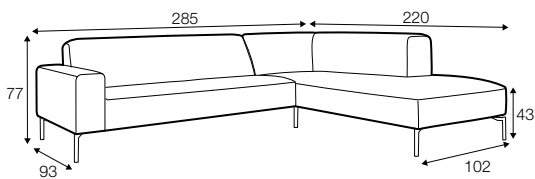

fixed

SPECIAL

modular system

footstool 103x82

2 seater

3 seater

set 1 right / or left

3 seater left / or right + chaiselongue right / or left

set 2 right / or left

2 seater left / or right + chaiselongue right / or left

set 3 right / or left

3 seater left / or right + divan right / or left

modular system

elements of the modular system

2 seater left / or right

3 seater left / or right

3 seater without armrests

chaiselongue right / or left

divan right / or left

extra dimensions

depth of seat

legs

no. 145A
metal painted
black