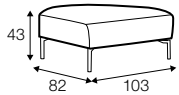

fixed

SPECIAL

modular system

footstool 103x82

2 seater

3 seater

set 1 right / or left

3 seater left / or right + chaiselongue right / or left

3 seater left / or right

3 seater without armrests

chaiselongue right / or left

divan right / or left

extra dimensions

depth of seat

legs

no. 145A
metal painted
black