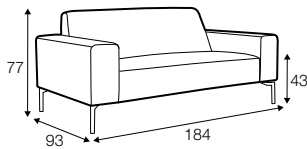

fixed

SPECIAL

modular system

footstool 103x82

2 seater

3 seater

set 1 right / or left

3 seater left / or right + chaiselongue right / or left

set 2 right / or left

2 seater left / or right + chaiselongue right / or left

set 3 right / or left

3 seater left / or right + divan right / or left

modular system

elements of the modular system

2 seater left / or right

3 seater left / or right

3 seater without armrests

chaiselongue right / or left

divan right / or left

extra dimensions

depth of seat

legs

no. 145A
metal painted
black