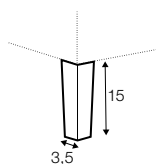

legs

no. 109
wood