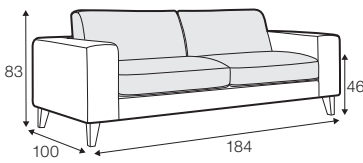

COVERS

FC fixed

SPECIAL

modular system

armchair

armchair wide

footstool 90x70

footstool 100x90

2 seater

3 seater

3XL seater

set 1 right / or left

2 seater left / or right + chaiselongue right / or left

set 2 right / or left

3 seater left / or right + chaiselongue long right / or left

set 6 right / or left

3 seater left / or right + corner 90° + bench right / or left

set 7 right / or left

2 seater left / or right + corner 90° + bench right / or left

modular system

elements of the modular system

armchair
left / or right