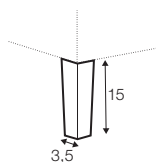

chaiselongue right / or left

chaiselongue long right / or left

bench right / or left

corner 90°

extra dimensions

depth of seat

accessories

headrest with roll L-50

headrest with roll L-70

endpart left / or right

comforts

Look of the back cushions depends on the comfort either premium or rich.

comfort premium

comfort rich

legs

no. 109
wood