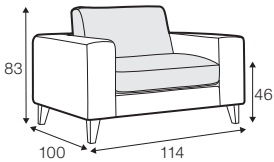

COVERS

FC fixed

SPECIAL

modular system

armchair

armchair wide

footstool 90x70

footstool 100x90

2 seater

3 seater

3XL seater

set 1 right / or left

2 seater left / or right + chaiselongue right / or left

set 2 right / or left

3 seater left / or right + chaiselongue long right / or left

set 6 right / or left

3 seater left / or right + corner 90° + bench right / or left

set 7 right / or left

2 seater left / or right + corner 90° + bench right / or left

modular system

elements of the modular system

armchair
left / or right