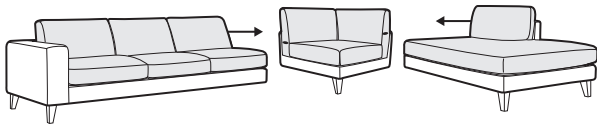

COVERS

FC fixed

SPECIAL

modular system

armchair

armchair wide

footstool 90x70

footstool 100x90

2 seater

3 seater

3XL seater

set 1 right / or left

2 seater left / or right + chaiselongue right / or left

set 2 right / or left

3 seater left / or right + chaiselongue long right / or left

set 6 right / or left

3 seater left / or right + corner 90° + bench right / or left

set 7 right / or left

2 seater left / or right + corner 90° + bench right / or left

modular system

elements of the modular system

armchair
left / or right

armchair
without armrests

armchair wide
left / or right

armchair wide
without armrests

2 seater left / or right

2 seater without armrests

3 seater left / or right

3 seater without armrests

3XL seater left / or right