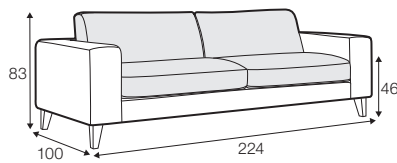

COVERS

FC fixed

SPECIAL

modular system

armchair

armchair wide

footstool 90x70

footstool 100x90

2 seater

3 seater

3XL seater

set 1 right / or left

2 seater left / or right + chaiselongue right / or left

set 2 right / or left

3 seater left / or right + chaiselongue long right / or left

set 6 right / or left

3 seater left / or right + corner 90° + bench right / or left

set 7 right / or left

2 seater left / or right + corner 90° + bench right / or left

modular system

elements of the modular system

armchair
left / or right