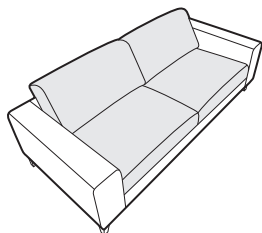

2 seater

3 seater

3XL seater

set 1 right / or left

2 seater left / or right + chaiselongue right / or left

set 2 right / or left

3 seater left / or right + chaiselongue long right / or left

set 6 right / or left

chaiselongue right / or left

chaiselongue long right / or left

bench right / or left

corner 90°

extra dimensions

depth of seat

accessories

headrest with roll L-50

headrest with roll L-70

endpart left / or right

comforts

Look of the back cushions depends on the comfort either premium or rich.

comfort premium

comfort rich

legs

no. 109
wood