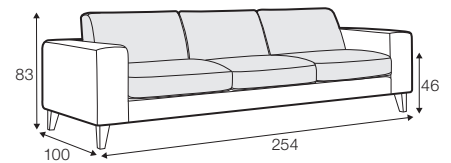

COVERS

FC fixed

SPECIAL

modular system

armchair

armchair wide

footstool 90x70

footstool 100x90

2 seater

3 seater

3XL seater

set 1 right / or left

2 seater left / or right + chaiselongue right / or left

set 2 right / or left

3 seater left / or right + chaiselongue long right / or left

set 6 right / or left

3 seater left / or right + corner 90° + bench right / or left

set 7 right / or left

2 seater left / or right + corner 90° + bench right / or left

modular system

elements of the modular system

armchair
left / or right