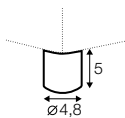

3 seater without armrests

chaiselongue right / or left

chaiselongue
without armrests

corner 90°

extra dimensions

depth of seat

accessories

armrest A

armrest B

cushion
50x30

cushion
40x40

cushion
45x45

Deco cushions must be ordered separately.

legs

no. 173
wood

no. 36
plastic