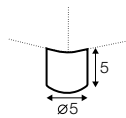

3 seater without armrests

chaiselongue right / or left

chaiselongue
without armrests

corner 90°

extra dimensions

depth of seat

accessories

armrest A

armrest B

cushion
50x30

cushion
40x40

cushion
45x45

Deco cushions must be ordered separately.

legs

no. 173
wood

no. 36
plastic