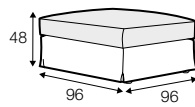

LUX lux

FC fixed

LC loose

modular system

Model available until 31st December 2022

All elements available also as freestanding elements.

armchair

footstool 96x96

3 seater

set 1 left / or right

3 seater left / or right + armchair right / or left

set 2 right / or left

3 seater left / or right + chaiselongue right / or left

set 3

3 seater left + corner 90° + 3 seater right