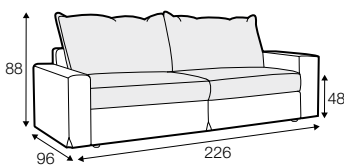

LUX lux

FC fixed

LC loose

modular system

Model available until 31st December 2022

All elements available also as freestanding elements.

armchair

footstool 96x96

3 seater

set 1 left / or right

3 seater left / or right + armchair right / or left

set 2 right / or left

3 seater left / or right + chaiselongue right / or left

set 3

3 seater left + corner 90° + 3 seater right

set 4 right / or left

3 seater left / or right + corner 90° + armchair right / or left

modular system

elements of the modular system

armchair left / or right

armchair without armrests

3 seater left / or right