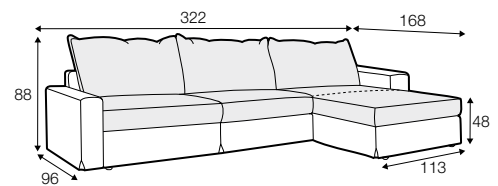

LUX lux

FC fixed

LC loose

modular system

Model available until 31st December 2022

All elements available also as freestanding elements.

armchair

footstool 96x96

3 seater

set 1 left / or right

3 seater left / or right + armchair right / or left

set 2 right / or left

3 seater left / or right + chaiselongue right / or left

set 3

3 seater left + corner 90° + 3 seater right