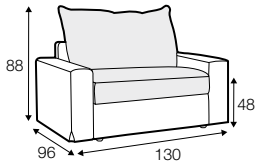

LUX lux

FC fixed

LC loose

modular system

Model available until 31st December 2022

All elements available also as freestanding elements.

armchair

footstool 96x96

3 seater

set 1 left / or right

3 seater left / or right + armchair right / or left

set 2 right / or left

3 seater left / or right + chaiselongue right / or left

set 3

3 seater left + corner 90° + 3 seater right

set 4 right / or left

3 seater left / or right + corner 90° + armchair right / or left

modular system

elements of the modular system

armchair left / or right

armchair without armrests

3 seater left / or right