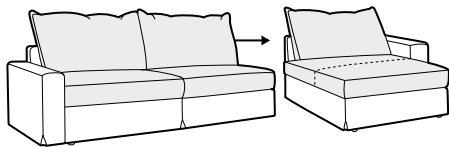

LUX lux

FC fixed

LC loose

modular system

Model available until 31st December 2022

All elements available also as freestanding elements.

armchair

footstool 96x96

3 seater

set 1 left / or right

3 seater left / or right + armchair right / or left

set 2 right / or left

3 seater left / or right + chaiselongue right / or left

set 3

3 seater left + corner 90° + 3 seater right

set 4 right / or left

3 seater left / or right + corner 90° + armchair right / or left

modular system

elements of the modular system

armchair left / or right

armchair without armrests

3 seater left / or right