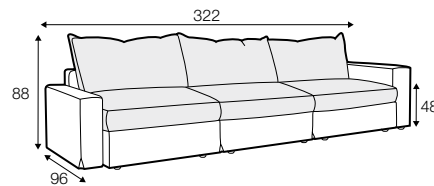

LUX lux

FC fixed

LC loose

modular system

Model available until 31st December 2022

All elements available also as freestanding elements.

armchair

footstool 96x96

3 seater

set 1 left / or right

3 seater left / or right + armchair right / or left

set 2 right / or left

3 seater left / or right + chaiselongue right / or left

set 3

3 seater left + corner 90° + 3 seater right

set 4 right / or left

3 seater left / or right + corner 90° + armchair right / or left

modular system

elements of the modular system

armchair left / or right

armchair without armrests

3 seater left / or right

3 seater without armrests

chaiselongue right / or left

chaiselongue
without armrests

corner 90°

extra dimensions

depth of seat

accessories

armrest A