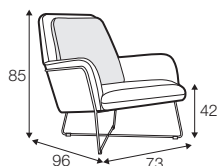

COVERS

FC fixed

armchair
with metal frame

armchair
with legs

extra dimension

depth of seat

legs

metal frame
metal painted
black or grey
recommended