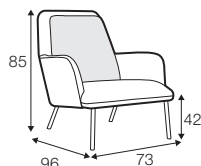

COVERS

FC fixed

armchair
with metal frame

armchair
with legs

extra dimension

depth of seat

legs

metal frame
metal painted
black or grey
recommended