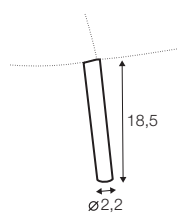

no. 181A
metal painted
black or grey
back