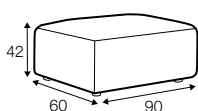

fixed

SPECIAL

modular system

All elements available also as freestanding elements.

footstool 70x60

footstool 90x60

2 seater

3 seater

set 1 right / or left

2 seater left / or right + chaiselongue 115x170 right / or left

set 2 right / or left

2 seater left / or right + divan right / or left

set 3 right / or left

3 seater left / or right + chaiselongue 115x170 right / or left