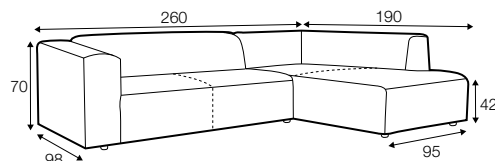

fixed

SPECIAL

modular system

All elements available also as freestanding elements.

footstool 70x60

footstool 90x60

2 seater

3 seater

set 1 right / or left

2 seater left / or right + chaiselongue 115x170 right / or left

set 2 right / or left

2 seater left / or right + divan right / or left

set 3 right / or left

3 seater left / or right + chaiselongue 115x170 right / or left

set 4 right / or left

3 seater left / or right + divan right / or left

set 5 right / or right

bench left / or right + element 90 without armrests
+ chaiselongue 115x133 right / or left

modular system

elements of the modular system

extra dimensions

depth of seat

legs

no. 37C
plastic