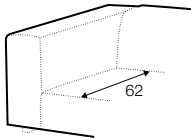

element 70
left / or right

element 70
without armrests

element 70x133
without armrests

element 90
left / or right

element 90
without armrests

element 90x133
without armrests

2 seater left / or right

2 seater without armrests

3 seater left / or right

3 seater without armrests

chaiselongue 95x133
right / or left

chaiselongue 115x133
right / or left

chaiselongue 115x170
right / or left

bench right / or left

divan right / or left

corner 90°

extra dimensions

depth of seat

legs

no. 37C
plastic