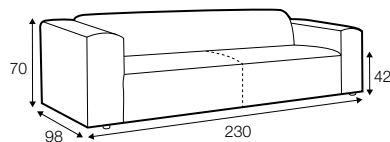

fixed

SPECIAL

modular system

All elements available also as freestanding elements.

footstool 70x60

footstool 90x60

2 seater

3 seater

set 1 right / or left

2 seater left / or right + chaiselongue 115x170 right / or left

set 2 right / or left

2 seater left / or right + divan right / or left

set 3 right / or left

3 seater left / or right + chaiselongue 115x170 right / or left