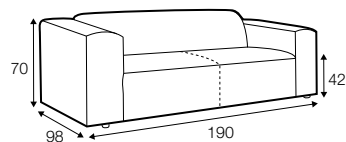

fixed

SPECIAL

modular system

All elements available also as freestanding elements.

footstool 70x60

footstool 90x60

2 seater

3 seater

set 1 right / or left

2 seater left / or right + chaiselongue 115x170 right / or left

set 2 right / or left

2 seater left / or right + divan right / or left

set 3 right / or left

3 seater left / or right + chaiselongue 115x170 right / or left

set 4 right / or left

3 seater left / or right + divan right / or left

set 5 right / or right

bench left / or right + element 90 without armrests
+ chaiselongue 115x133 right / or left

modular system

elements of the modular system