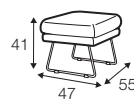

armchair with buttons

footstool 55x47

extra dimensions

depth of seat

legs

metal frame

metal chrome,
painted black or grey
and brushed steel*

*please check a cost of brushed steel finish with a sale representative