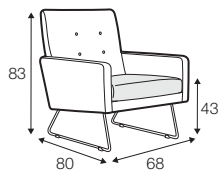

Max

SITS

Max

UPHOLSTERY

COMFORTS

COVERS

Buttons available in one colour.

armchair

armchair with buttons

footstool 55x47

extra dimensions

depth of seat

legs

metal frame

metal chrome,
painted black or grey
and brushed steel*

*please check a cost of brushed steel finish with a sale representative