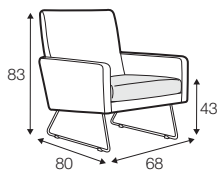

Max

SITS

Max

UPHOLSTERY

COMFORTS

COVERS

Buttons available in one colour.

armchair

armchair with buttons

footstool 55x47

extra dimensions

depth of seat

legs

metal frame

metal chrome,
painted black or grey
and brushed steel*

*please check a cost of brushed steel finish with a sale representative