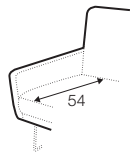

armchair with buttons

footstool 55x47

extra dimensions

depth of seat

legs

metal frame

metal chrome,
painted black or grey
and brushed steel*

*please check a cost of brushed steel finish with a sale representative