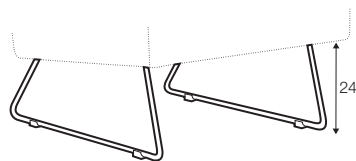

armchair with buttons

footstool 55x47

extra dimensions

depth of seat

legs

metal frame

metal chrome,
painted black or grey
and brushed steel*

*please check a cost of brushed steel finish with a sale representative