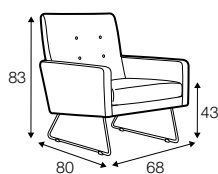

Max

SITS

Max

UPHOLSTERY

COMFORTS

COVERS

Buttons available in one colour.

armchair

armchair with buttons

footstool 55x47

extra dimensions

depth of seat

legs

metal frame

metal chrome,
painted black or grey
and brushed steel*

*please check a cost of brushed steel finish with a sale representative.