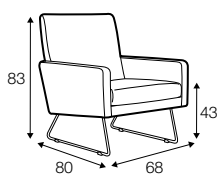

Max

SITS

Max

UPHOLSTERY

COMFORTS

COVERS

Buttons available in one colour.

armchair

armchair with buttons

footstool 55x47

extra dimensions

depth of seat

legs

metal frame

metal chrome,
painted black or grey
and brushed steel*

*please check a cost of brushed steel finish with a sale representative.