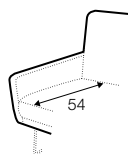

armchair with buttons

footstool 55x47

extra dimensions

depth of seat

legs

metal frame

metal chrome,
painted black or grey
and brushed steel*

*please check a cost of brushed steel finish with a sale representative.