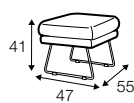

armchair with buttons

footstool 55x47

extra dimensions

depth of seat

legs

metal frame

metal chrome,
painted black or grey
and brushed steel*

*please check a cost of brushed steel finish with a sale representative.