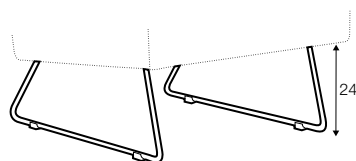

armchair with buttons

footstool 55x47

extra dimensions

depth of seat

legs

metal frame

metal chrome,
painted black or grey
and brushed steel*

*please check a cost of brushed steel finish with a sale representative.