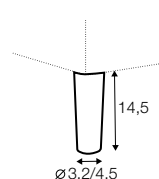

no. 153
wood