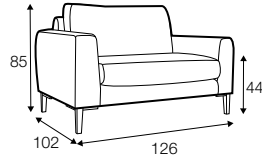

STD standard

LUX lux

FC fixed

LCV loose with velcro

modular system

armchair

armchair wide

footstool

2 seater

3 seater

set 1 right / or left

2 seater left / or right
+ chaiselongue right / or left

set 2 right / or left

3 seater left / or right
+ chaiselongue wide right / or left

set 3 right / or left

2 seater left / or right + divan right / or left

set 4 right / or left

3 seater left / or right + divan right / or left

set 5 right / or left

3 seater left / or right + cozy corner right / or left

set 6

divan left + 2 seater without armrests + divan right