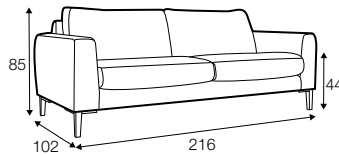

STD standard

LUX lux

FC fixed

LCV loose with velcro

modular system

armchair

armchair wide

footstool

2 seater

3 seater

set 1 right / or left

2 seater left / or right
+ chaiselongue right / or left

set 2 right / or left

3 seater left / or right
+ chaiselongue wide right / or left

set 3 right / or left

2 seater left / or right + divan right / or left

set 4 right / or left

3 seater left / or right + divan right / or left

set 5 right / or left

3 seater left / or right + cozy corner right / or left

set 6

divan left + 2 seater without armrests + divan right