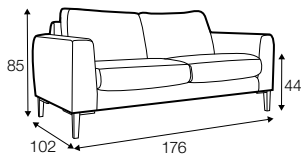

STD standard

LUX lux

FC fixed

LCV loose with velcro

modular system

armchair

armchair wide

footstool

2 seater

3 seater

set 1 right / or left

2 seater left / or right
+ chaiselongue right / or left

set 2 right / or left

3 seater left / or right
+ chaiselongue wide right / or left

set 3 right / or left

2 seater left / or right + divan right / or left

set 4 right / or left

3 seater left / or right + divan right / or left

set 5 right / or left

3 seater left / or right + cozy corner right / or left

set 6

divan left + 2 seater without armrests + divan right