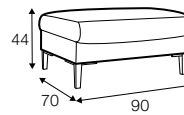

STD standard

LUX lux

FC fixed

LCV loose with velcro

modular system

armchair

armchair wide

footstool

2 seater

3 seater

set 1 right / or left

2 seater left / or right
+ chaiselongue right / or left

set 2 right / or left

3 seater left / or right
+ chaiselongue wide right / or left

set 3 right / or left

2 seater left / or right + divan right / or left

set 4 right / or left

3 seater left / or right + divan right / or left

set 5 right / or left

3 seater left / or right + cozy corner right / or left

set 6

divan left + 2 seater without armrests + divan right