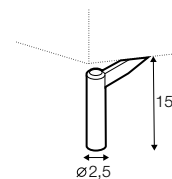

no. 145A
metal chrome,
painted black or grey
and brushed steel*

*please check a cost of brushed steel finish with a sale representative.