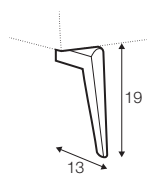

set 5 right / or left
3 seater (2 cushions) left / or right
+ chaiselongue wide right / or left

set 6 right / or left
3 seater (2 cushions) left / or right + divan right / or left

extra dimensions

depth of seat

legs

no. 47
metal chrome,
painted black or grey
and brushed steel*

no. 139
aluminium

*please check a cost of brushed steel finish with a sale representative

Sits reserves the right to change construction of products and components used due to improving durability of product and customer satisfaction without any further notice. Explicit ± 2 cm tolerance of all elements sizes.