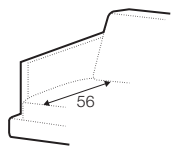

FC fixed

armchair

footstool

2 seater

2,5 seater

3 seater
with 2 cushions

set 2 right / or left
2 seater left / or right + chaiselongue right / or left

set 4 right / or left
2 seater left / or right + divan right / or left

set 5 right / or left
3 seater (2 cushions) left / or right
+ chaiselongue wide right / or left

set 6 right / or left
3 seater (2 cushions) left / or right + divan right / or left

extra dimensions

depth of seat