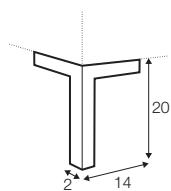

set 5 right / or left
3 seater (2 cushions) left / or right
+ chaiselongue wide right / or left

set 6 right / or left
3 seater (2 cushions) left / or right + divan right / or left

extra dimensions

depth of seat

legs

no. 47
metal chrome,
painted black or grey
and brushed steel*

no. 139
aluminium

*please check a cost of brushed steel finish with a sale representative

Sits reserves the right to change construction of products and components used due to improving durability of product and customer satisfaction without any further notice. Explicit ± 2 cm tolerance of all elements sizes.