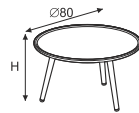

TECHNIQUE

NATURAL SOLID WOOD

AVAILABLE DIMENSIONS

LOVE
COFFEE TABLE Ø40
H - 52

LOVE
COFFEE TABLE Ø80
H - 45 available also 38

LOVE
COFFEE TABLE 160x60
H - 45 available also 38

LOVE
SIDE TABLE 50x50
H - 55 available also 38 or 45

LOVE
SIDE TABLE 90x35
H - 55 available also 38 or 45

LOVE
CONSOLE TABLE 120x35
H - 70

LOVE
COFFEE TABLE 120x120
H - 38 available also 45

AVAILABLE MATERIALS

WOOD: OAK

WOOD: BLEACHED OAK

WOOD: WALNUT

WOOD: WHITE