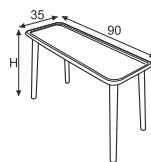

TECHNIQUE

NATURAL SOLID WOOD

AVAILABLE DIMENSIONS

LOVE
COFFEE TABLE Ø40
H - 52

LOVE
COFFEE TABLE Ø80
H - 45 available also 38

LOVE
COFFEE TABLE 160x60
H - 45 available also 38

LOVE
SIDE TABLE 50x50
H - 55 available also 38 or 45

LOVE
SIDE TABLE 90x35
H - 55 available also 38 or 45

LOVE
CONSOLE TABLE 120x35
H - 70

LOVE
COFFEE TABLE 120x120
H - 38 available also 45

AVAILABLE MATERIALS

WOOD: OAK

WOOD: BLEACHED OAK

WOOD: WALNUT

WOOD: WHITE