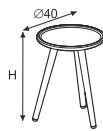

COFFEE
TABLES

SITS
— *comfortable life*

tea
& book

LOVE COFFEE

The models in LOVE COFFEE stand for pleasant and warm feelings.

The design curves of LOVE COFFEE tables are a way to fill the interior with pleasant warm feelings. Noteworthy is the edge of the tabletops where the rounded shape is proof of quality craftsmanship at its best.

TECHNIQUE

NATURAL SOLID WOOD

AVAILABLE DIMENSIONS

LOVE
COFFEE TABLE Ø40
H - 52

LOVE
COFFEE TABLE Ø80
H - 45 available also 38

LOVE
COFFEE TABLE 160x60
H - 45 available also 38

LOVE
SIDE TABLE 50x50
H - 55 available also 38 or 45

LOVE
SIDE TABLE 90x35
H - 55 available also 38 or 45

LOVE
CONSOLE TABLE 120x35
H - 70

LOVE
COFFEE TABLE 120x120
H - 38 available also 45

AVAILABLE MATERIALS

WOOD: OAK

WOOD: BLEACHED OAK

WOOD: WALNUT

WOOD: WHITE