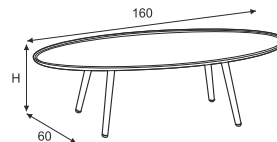

TECHNIQUE

NATURAL SOLID WOOD

AVAILABLE DIMENSIONS

LOVE
COFFEE TABLE Ø40
H - 52

LOVE
COFFEE TABLE Ø80
H - 45 available also 38

LOVE
COFFEE TABLE 160x60
H - 45 available also 38

LOVE
SIDE TABLE 50x50
H - 55 available also 38 or 45

LOVE
SIDE TABLE 90x35
H - 55 available also 38 or 45

LOVE
CONSOLE TABLE 120x35
H - 70

LOVE
COFFEE TABLE 120x120
H - 38 available also 45

AVAILABLE MATERIALS

WOOD: OAK

WOOD: BLEACHED OAK

WOOD: WALNUT

WOOD: WHITE