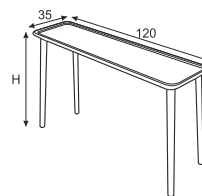

TECHNIQUE

NATURAL SOLID WOOD

AVAILABLE DIMENSIONS

LOVE
COFFEE TABLE Ø40
H - 52

LOVE
COFFEE TABLE Ø80
H - 45 available also 38

LOVE
COFFEE TABLE 160x60
H - 45 available also 38

LOVE
SIDE TABLE 50x50
H - 55 available also 38 or 45

LOVE
SIDE TABLE 90x35
H - 55 available also 38 or 45

LOVE
CONSOLE TABLE 120x35
H - 70

LOVE
COFFEE TABLE 120x120
H - 38 available also 45

AVAILABLE MATERIALS

WOOD: OAK

WOOD: BLEACHED OAK

WOOD: WALNUT

WOOD: WHITE