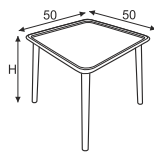

TECHNIQUE

NATURAL SOLID WOOD

AVAILABLE DIMENSIONS

LOVE
COFFEE TABLE Ø40
H - 52

LOVE
COFFEE TABLE Ø80
H - 45 available also 38

LOVE
COFFEE TABLE 160x60
H - 45 available also 38

LOVE
SIDE TABLE 50x50
H - 55 available also 38 or 45

LOVE
SIDE TABLE 90x35
H - 55 available also 38 or 45

LOVE
CONSOLE TABLE 120x35
H - 70

LOVE
COFFEE TABLE 120x120
H - 38 available also 45

AVAILABLE MATERIALS

WOOD: OAK

WOOD: BLEACHED OAK

WOOD: WALNUT

WOOD: WHITE