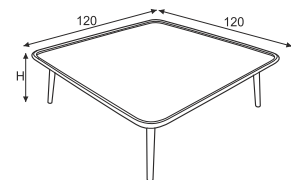

TECHNIQUE

NATURAL SOLID WOOD

AVAILABLE DIMENSIONS

LOVE
COFFEE TABLE Ø40
H - 52

LOVE
COFFEE TABLE Ø80
H - 45 available also 38

LOVE
COFFEE TABLE 160x60
H - 45 available also 38

LOVE
SIDE TABLE 50x50
H - 55 available also 38 or 45

LOVE
SIDE TABLE 90x35
H - 55 available also 38 or 45

LOVE
CONSOLE TABLE 120x35
H - 70

LOVE
COFFEE TABLE 120x120
H - 38 available also 45

AVAILABLE MATERIALS

WOOD: OAK

WOOD: BLEACHED OAK

WOOD: WALNUT

WOOD: WHITE