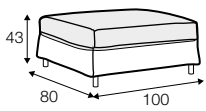

COVERS

fabric

standard

loose

Not available for UK market.

footstool 100x80

armchair

2 seater

3 seater

4 seater

daybed

extra dimensions

depth of seat

accessories

additional outdoor cover
for all elements
example 4 seater cover

legs