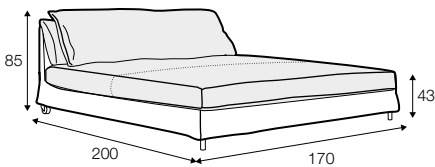

COVERS

fabric

standard

loose

Not available for UK market.

footstool 100x80

armchair

2 seater

3 seater

4 seater

daybed

extra dimensions

depth of seat

accessories

additional outdoor cover
for all elements
example 4 seater cover

legs