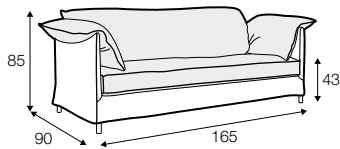

COVERS

fabric

standard

loose

Not available for UK market.

footstool 100x80

armchair

2 seater

3 seater

4 seater

daybed

extra dimensions

depth of seat

accessories

additional outdoor cover
for all elements
example 4 seater cover

legs