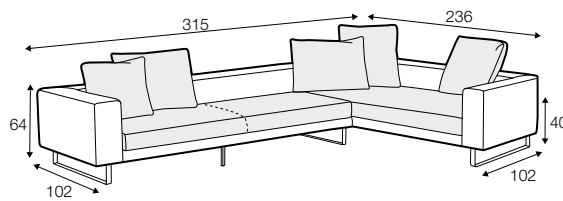

set 4 left / or right
3 seater left / or right + 3 seater
2x back cushion 54x54 and 3x back cushion 72x54