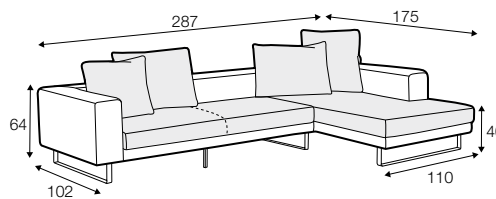

set 6 right / or left
2,5 seater left / or right + chaiselongue short right / or left
back cushion 54x54 and 2x back cushion 72x54
and back cushion with roll 58x68