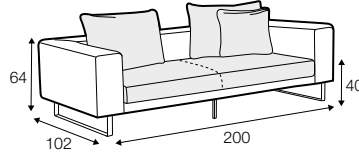

STD standard

FC fixed

LCV loose with velcro

modular system

All elements available also as freestanding elements.

footstool
95x75

2 seater
back cushion 54x54 and 72x54

2,5 seater
back cushion 54x54 and 2x 72x54