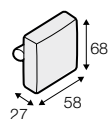

2,5 seater without armrests
 back cushion 54x54 and 72x54

3 seater left / or right
 back cushion 54x54 and 72x54

3 seater without armrests
 back cushion 54x54 and 72x54

chaiselongue right / or left
 back cushion 72x54
 and back cushion with roll 58x68

chaiselongue short right / or left
 back cushion 72x54
 and back cushion with roll 58x68

extra dimensions

depth of seat

depth of seat
without cushions

accessories

back cushion
with roll 58x68
foam&mix (foam and silicon)