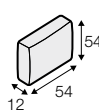

back cushion
54x54
mix (foam and silicon)