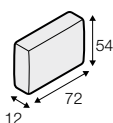

back cushion
72x54
mix (foam and silicon)