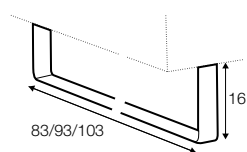

chaiselongue short right / or left
 back cushion 72x54
 and back cushion with roll 58x68

extra dimensions

depth of seat

depth of seat
without cushions

accessories

back cushion
with roll 58x68
foam&mix (foam and silicon)

back cushion
with roll 68x68
foam

back cushion
72x54
mix (foam and silicon)

back cushion
54x54
mix (foam and silicon)

back cushion
54x54 dibble
mix (foam and silicon)

legs

no. 47
metal chrome,
painted black or grey
and brushed steel*