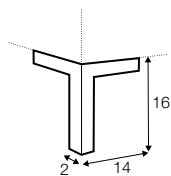

chaiselongue short right / or left
 back cushion 72x54
 and back cushion with roll 58x68

extra dimensions

depth of seat

depth of seat
without cushions

accessories

back cushion
with roll 58x68
foam&mix (foam and silicon)

back cushion
with roll 68x68
foam

back cushion
72x54
mix (foam and silicon)

back cushion
54x54
mix (foam and silicon)

back cushion
54x54 dibble
mix (foam and silicon)

legs

no. 47
metal chrome,
painted black or grey
and brushed steel*