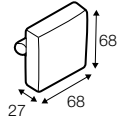

chaiselongue short right / or left  
 back cushion 72x54  
 and back cushion with roll 58x68

## extra dimensions

---

depth of seat

depth of seat  
without cushions

## accessories

---

back cushion  
with roll 58x68  
foam&mix (foam and silicon)

back cushion  
with roll 68x68  
foam

back cushion  
72x54  
mix (foam and silicon)

back cushion  
54x54  
mix (foam and silicon)