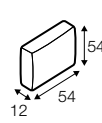

## extra dimensions

---

depth of seat

depth of seat  
without cushions

## accessories

---

back cushion  
with roll 58x68  
foam&mix (foam and silicon)

back cushion  
with roll 68x68  
foam

back cushion  
72x54  
mix (foam and silicon)

back cushion  
54x54  
mix (foam and silicon)