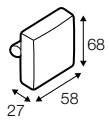

chaiselongue short right / or left  
 back cushion 72x54  
 and back cushion with roll 58x68

## extra dimensions

---

depth of seat

depth of seat  
without cushions

## accessories

---

back cushion  
with roll 58x68  
foam&mix (foam and silicon)

back cushion  
with roll 68x68  
foam

back cushion  
72x54  
mix (foam and silicon)

back cushion  
54x54  
mix (foam and silicon)