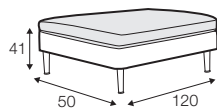

standard

fixed

loose

modular system

armchair

footstool 58x40
for armchair

footstool 120x50

footstool 110x90

version A

2 seater

2 seater deep

3 seater

3 seater deep

set 1
element left + element right

set 2 deep
element deep left + element deep right

version C

2 seater

2 seater deep

3 seater

3 seater deep

set 1

element left + element right

set 2 deep

element deep left + element deep right