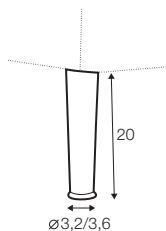

extra dimensions

depth of armchair
and standard seat

depth of deep seat

accessories

low back cushions

cushion 58x38
divan
corner
bench

cushion 86x38
2 seater

cushion 102x38
3 seater
chaiselongue

cushion 120x38
element

cushion 60x35
armchair

low back cushion
element deep

armrests cushion

legs

no. 161
wood
footstool 120x50,
footstool 110x90,
sofa, chaiselongue,
divan, corner 90°,
bench

no. 163
wood
footstool 58x40,
armchair:
163 front,
163A back