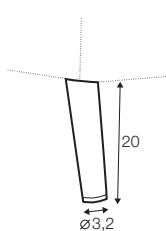

elements of the modular system version A and C

chaiselongue
right / or left

bench right / or left

bench deep right / or left

divan divided
right / or left

divan divided deep
right / or left

corner 90°

corner deep 90°

extra dimensions

depth of armchair
and standard seat

depth of deep seat

accessories

low back cushions

cushion 58x38
divan
corner
bench

cushion 86x38
2 seater

cushion 102x38
3 seater
chaiselongue

cushion 120x38
element

cushion 60x35
armchair

low back cushion
element deep

armrests cushion

legs

no. 161
wood
footstool 120x50,
footstool 110x90,
sofa, chaiselongue,
divan, corner 90°,
bench

no. 163
wood
footstool 58x40,
armchair:
163 front,
163A back