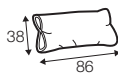

elements of the modular system version A and C

chaiselongue
right / or left

bench right / or left

bench deep right / or left

divan divided
right / or left

divan divided deep
right / or left

corner 90°

corner deep 90°

extra dimensions

depth of armchair
and standard seat

depth of deep seat

accessories

low back cushions

cushion 58x38
divan
corner
bench

cushion 86x38
2 seater

cushion 102x38
3 seater
chaiselongue