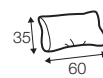

cushion 60x35
armchair