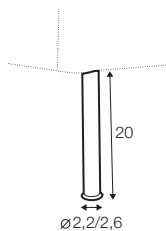

no. 162
metal chrome,
painted black or grey
and brushed steel
footstool 120x50,
footstool 110x90,
footstool 58x40,
sofa, chaiselongue,
divan, corner 90°,
bench