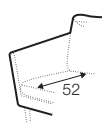

2 seater deep
without armrests

3 seater
left / or right

3 seater
without armrests

3 seater deep
left / or right

3 seater deep
without armrests

chaiselongue wide
right / or left C

chaiselongue wide deep
right / or left C

elements of the modular system version A and C

chaiselongue
right / or left

bench right / or left

bench deep right / or left

divan divided
right / or left

divan divided deep
right / or left

corner 90°

corner deep 90°

extra dimensions

depth of armchair
and standard seat

depth of deep seat

accessories

low back cushions

cushion 58x38
divan
corner
bench

cushion 86x38
2 seater

cushion 102x38
3 seater
chaiselongue