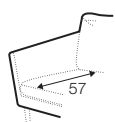

2 seater deep
without armrests

3 seater
left / or right

3 seater
without armrests

3 seater deep
left / or right

3 seater deep
without armrests

chaiselongue wide
right / or left C

chaiselongue wide deep
right / or left C

elements of the modular system version A and C

chaiselongue
right / or left

bench right / or left

bench deep right / or left

divan divided
right / or left

divan divided deep
right / or left

corner 90°

corner deep 90°

extra dimensions

depth of armchair
and standard seat

depth of deep seat

accessories

low back cushions

cushion 58x38
divan
corner
bench

cushion 86x38
2 seater

cushion 102x38
3 seater
chaiselongue