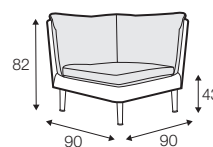

2 seater deep
without armrests

3 seater
left / or right

3 seater
without armrests

3 seater deep
left / or right

3 seater deep
without armrests

chaiselongue wide
right / or left C

chaiselongue wide deep
right / or left C

elements of the modular system version A and C

chaiselongue
right / or left

bench right / or left

bench deep right / or left

divan divided
right / or left

divan divided deep
right / or left

corner 90°

corner deep 90°

extra dimensions

depth of armchair
and standard seat

depth of deep seat

accessories

low back cushions

cushion 58x38
divan
corner
bench

cushion 86x38
2 seater

cushion 102x38
3 seater
chaiselongue