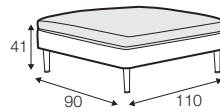

standard

fixed

loose

modular system

armchair

footstool 58x40
for armchair

footstool 120x50

footstool 110x90

version A

2 seater

2 seater deep

3 seater

3 seater deep

set 1
element left + element right

set 2 deep
element deep left + element deep right

version C

2 seater

2 seater deep

3 seater

3 seater deep

set 1

element left + element right

set 2 deep

element deep left + element deep right