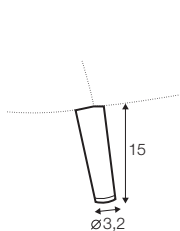

elements of the modular system version A and C

chaiselongue
right / or left

bench right / or left

bench deep right / or left

divan divided
right / or left

divan divided deep
right / or left

corner 90°

corner deep 90°

extra dimensions

depth of armchair
and standard seat

depth of deep seat

accessories

low back cushions

cushion 58x38
divan
corner
bench

cushion 86x38
2 seater

cushion 102x38
3 seater
chaiselongue

cushion 120x38
element

cushion 60x35
armchair

low back cushion
element deep

armrests cushion

legs

no. 161
wood
footstool 120x50,
footstool 110x90,
sofa, chaiselongue,
divan, corner 90°,
bench

no. 163
wood
footstool 58x40,
armchair:
163 front,
163A back