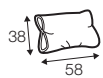

elements of the modular system version A and C

chaiselongue
right / or left

bench right / or left

bench deep right / or left

divan divided
right / or left

divan divided deep
right / or left

corner 90°

corner deep 90°

extra dimensions

depth of armchair
and standard seat

depth of deep seat

accessories

low back cushions

cushion 58x38
divan
corner
bench

cushion 86x38
2 seater

cushion 102x38
3 seater
chaiselongue