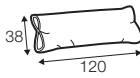

elements of the modular system version A and C

chaiselongue
right / or left

bench right / or left

bench deep right / or left

divan divided
right / or left

divan divided deep
right / or left

corner 90°

corner deep 90°

extra dimensions

depth of armchair
and standard seat

depth of deep seat

accessories

low back cushions

cushion 58x38
divan
corner
bench

cushion 86x38
2 seater

cushion 102x38
3 seater
chaiselongue