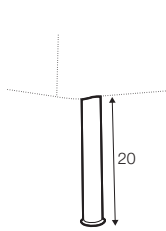

no. 150B
metal chrome,
painted black or grey
and brushed steel
front
armchair:
150B front,
160A back