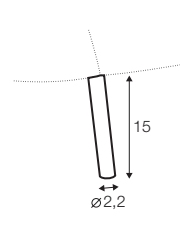

no. 160A
metal chrome,
painted black or grey
and brushed steel
back
armchair:
150B front,
160A back