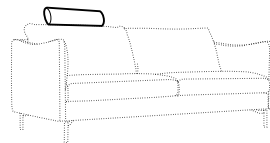

armchair left + corner 30°
+ armchair right

set 14

armchair wide left + corner 30°
+ armchair wide right

modular system

elements of the modular system

armchair
left / or right

armchair
without armrests

armchair wide
left / or right

armchair wide
without armrests

2 seater left / or right

2 seater without armrests

3 seater left / or right

3 seater without armrests

chaiselongue right / or left

chaiselongue wide right / or left

divan right / or left

corner 90° no. 1

corner 90° no. 2

cozy corner right / or left

corner 30°

extra dimensions

depth of seat

accessories

headrest L-62