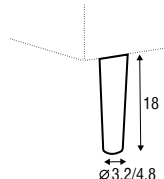

no. 141B
wood