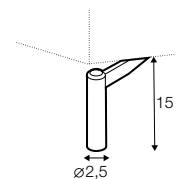

no. 145A
metal chrome,
painted black or grey
and brushed steel*

*please check a cost of brushed steel finish with a sale representative.