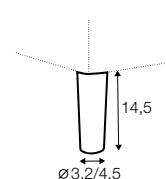

no. 153
wood