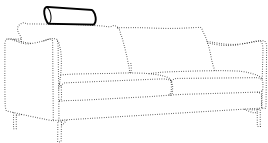

armchair left + corner 30°
+ armchair right

set 14

armchair wide left + corner 30°
+ armchair wide right

modular system

elements of the modular system

armchair
left / or right

armchair
without armrests

armchair wide
left / or right

armchair wide
without armrests

2 seater left / or right

2 seater without armrests

3 seater left / or right

3 seater without armrests

chaiselongue right / or left

chaiselongue wide right / or left

divan right / or left

corner 90° no. 1

corner 90° no. 2

cozy corner right / or left

corner 30°

extra dimensions

depth of seat

accessories

headrest L-62