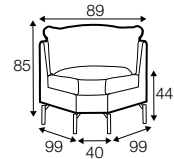

3 seater left / or right + corner 90° no. 2 + 2 seater right / or left

set 10 left / or right

chaiselongue left / or right + 2 seater without armrests
+ corner 90° no. 1 + 2 seater right / or left

set 13

armchair left + corner 30°
+ armchair right

set 14

armchair wide left + corner 30°
+ armchair wide right

modular system

elements of the modular system

armchair
left / or right

armchair
without armrests

armchair wide
left / or right

armchair wide
without armrests

2 seater left / or right

2 seater without armrests

3 seater left / or right

3 seater without armrests

chaiselongue right / or left

chaiselongue wide right / or left

divan right / or left

corner 90° no. 1

corner 90° no. 2

cozy corner right / or left

corner 30°

extra dimensions

depth of seat

accessories

headrest L-62