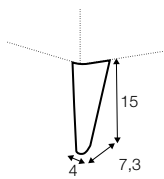

extra dimensions

accessories

legs

no. 91
wood

*please check a cost of brushed steel finish with a sale representative.