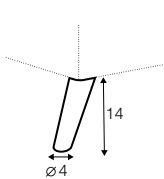

legs

no. 141A
wood
recommended