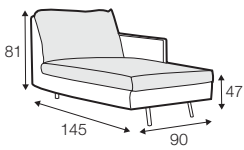

3 seater left / or right

3 seater without armrests

3XL seater left / or right

3XL seater without armrests

chaiselongue right / or left

chaiselongue wide right / or left

divan right / or left

elements of the modular system elements with big back cushions

2 seater left / or right

2 seater without armrests

3 seater left / or right

3 seater without armrests

3XL seater left / or right

3XL seater without armrests

chaiselongue right / or left

chaiselongue wide right / or left

divan right / or left

corner 90°

extra dimensions

depth of
armchair seat

depth of
sofa seat

legs

no. 149
metal chrome,
painted black or grey
and brushed steel
footstool 66x48

no. 150A
metal chrome,
painted black or grey
and brushed steel
sofas, set 2, set 3
corner: 150A front, 150D back