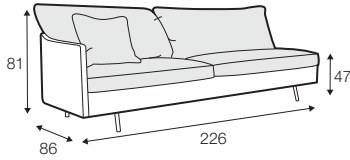

3 seater left / or right

3 seater without armrests

3XL seater left / or right

3XL seater without armrests

chaiselongue right / or left

chaiselongue wide right / or left

divan right / or left

elements of the modular system elements with big back cushions

2 seater left / or right

2 seater without armrests

3 seater left / or right

3 seater without armrests

3XL seater left / or right

3XL seater without armrests

chaiselongue right / or left

chaiselongue wide right / or left

divan right / or left

corner 90°

extra dimensions

depth of
armchair seat

depth of
sofa seat

legs

no. 149
metal chrome,
painted black or grey
and brushed steel
footstool 66x48

no. 150A
metal chrome,
painted black or grey
and brushed steel
sofas, set 2, set 3
corner: 150A front, 150D back