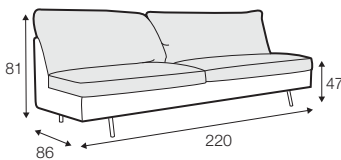

3 seater left / or right

3 seater without armrests

3XL seater left / or right

3XL seater without armrests

chaiselongue right / or left

chaiselongue wide right / or left

divan right / or left

elements of the modular system elements with big back cushions

2 seater left / or right

2 seater without armrests

3 seater left / or right

3 seater without armrests

3XL seater left / or right

3XL seater without armrests

chaiselongue right / or left

chaiselongue wide right / or left

divan right / or left

corner 90°

extra dimensions

depth of
armchair seat

depth of
sofa seat

legs

no. 149
metal chrome,
painted black or grey
and brushed steel
footstool 66x48

no. 150A
metal chrome,
painted black or grey
and brushed steel
sofas, set 2, set 3
corner: 150A front, 150D back