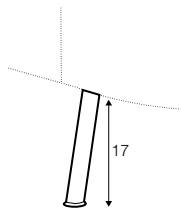

no. 150C
metal chrome,
painted black or grey
and brushed steel
armchair: 150B front, 150C back