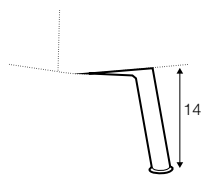

no. 150D
metal chrome,
painted black or grey
and brushed steel
footstool 96, footstool 90x50,
divan, chaiselongues