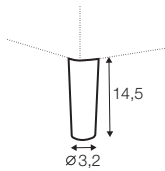

no. 153
wood
sofas, set 2, set 3,
footstool fi 96,
footstool 90x50, corner,
divan, chaiselongues