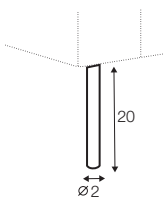

2 seater left / or right

2 seater without armrests

3 seater left / or right

3 seater without armrests

3XL seater left / or right

3XL seater without armrests

chaiselongue right / or left

chaiselongue wide right / or left

divan right / or left

corner 90°

extra dimensions

depth of
armchair seat

depth of
sofa seat

legs

no. 149
metal chrome,
painted black or grey
and brushed steel
footstool 66x48

no. 150A
metal chrome,
painted black or grey
and brushed steel
sofas, set 2, set 3
corner: 150A front, 150D back