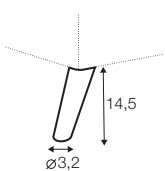

no. 141A
wood
corner