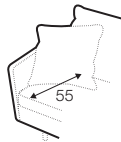

2 seater

3 seater

3XL seater

3XL seater round divided

4 seater straight divided

4 seater round divided

set 2 right / or left
2 seater left / or right + chaiselongue wide right / or left

set 3 right / or left
3 seater left / or right + divan right / or left

3 seater left / or right

3 seater without armrests

3XL seater left / or right

3XL seater without armrests

chaiselongue right / or left

chaiselongue wide right / or left

divan right / or left

elements of the modular system elements with big back cushions

2 seater left / or right

2 seater without armrests

3 seater left / or right

3 seater without armrests

3XL seater left / or right

3XL seater without armrests

chaiselongue right / or left

chaiselongue wide right / or left

divan right / or left

corner 90°

extra dimensions

depth of
armchair seat

depth of
sofa seat

legs

no. 149
metal chrome,
painted black or grey
and brushed steel
footstool 66x48

no. 150A
metal chrome,
painted black or grey
and brushed steel
sofas, set 2, set 3
corner: 150A front, 150D back