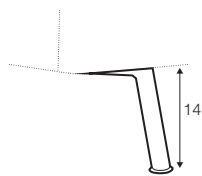

no. 150D
metal chrome,
painted black or grey
and brushed steel
footstool 96, footstool 90x50,
divan, chaiselongues