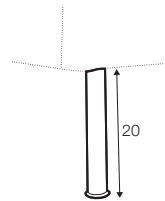

2 seater left / or right

2 seater without armrests

3 seater left / or right

3 seater without armrests

3XL seater left / or right

3XL seater without armrests

chaiselongue right / or left

chaiselongue wide right / or left

divan right / or left

corner 90°

extra dimensions

depth of
armchair seat

depth of
sofa seat

legs

no. 149
metal chrome,
painted black or grey
and brushed steel
footstool 66x48

no. 150A
metal chrome,
painted black or grey
and brushed steel
sofas, set 2, set 3
corner: 150A front, 150D back