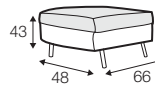

Loose cover with velcro available only for fabric.

Armchair with detail available only in loose cover.

armchair

armchair in loose cover

To achieve best results we recommend to choose thin natural fabrics.

footstool ø96

footstool 90x50

footstool 66x48
only for armchair

elements with small back cushions

2 seater

3 seater

3XL seater

3XL seater round divided

4 seater straight divided

4 seater round divided

set 2 right / or left
2 seater left / or right + chaiselongue wide right / or left

set 3 right / or left
3 seater left / or right + divan right / or left

elements with big back cushions

2 seater

3 seater

3XL seater

3XL seater round divided

4 seater straight divided

4 seater round divided

set 2 right / or left
2 seater left / or right + chaiselongue wide right / or left

set 3 right / or left
3 seater left / or right + divan right / or left