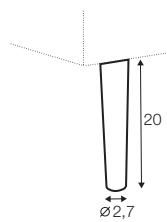

no. 154A
wood
footstool 66x48
armchair:
154A front,
154B back