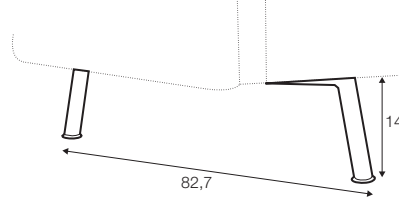

2 seater left / or right

2 seater without armrests

3 seater left / or right

3 seater without armrests

3XL seater left / or right

3XL seater without armrests

chaiselongue right / or left

chaiselongue wide right / or left

divan right / or left

corner 90°

extra dimensions

depth of
armchair seat

depth of
sofa seat

legs

no. 149
metal chrome,
painted black or grey
and brushed steel
footstool 66x48

no. 150A
metal chrome,
painted black or grey
and brushed steel
sofas, set 2, set 3
corner: 150A front, 150D back