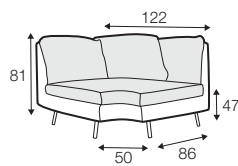

footstool ø96

footstool 90x50

footstool 66x48
only for armchair

elements with small back cushions

2 seater

3 seater

3XL seater

3XL seater round divided

3 seater left / or right

3 seater without armrests

3XL seater left / or right

3XL seater without armrests

chaiselongue right / or left

chaiselongue wide right / or left

divan right / or left

elements of the modular system elements with big back cushions

2 seater left / or right

2 seater without armrests

3 seater left / or right

3 seater without armrests

3XL seater left / or right

3XL seater without armrests

chaiselongue right / or left

chaiselongue wide right / or left

divan right / or left

corner 90°

extra dimensions

depth of
armchair seat

depth of
sofa seat

legs

no. 149
metal chrome,
painted black or grey
and brushed steel
footstool 66x48

no. 150A
metal chrome,
painted black or grey
and brushed steel
sofas, set 2, set 3
corner: 150A front, 150D back