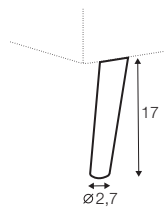

no. 154B
wood
armchair:
154A front,
154B back