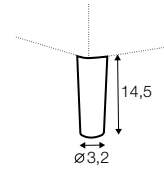

no. 154C
wood
4 seater:
153 front,
154C back