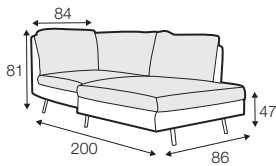

3 seater left / or right

3 seater without armrests

3XL seater left / or right

3XL seater without armrests

chaiselongue right / or left

chaiselongue wide right / or left

divan right / or left

elements of the modular system elements with big back cushions

2 seater left / or right

2 seater without armrests

3 seater left / or right

3 seater without armrests

3XL seater left / or right

3XL seater without armrests

chaiselongue right / or left

chaiselongue wide right / or left

divan right / or left

corner 90°

extra dimensions

depth of
armchair seat

depth of
sofa seat

legs

no. 149
metal chrome,
painted black or grey
and brushed steel
footstool 66x48

no. 150A
metal chrome,
painted black or grey
and brushed steel
sofas, set 2, set 3
corner: 150A front, 150D back