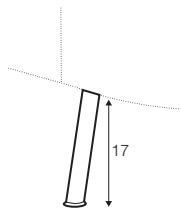

no. 150C
metal chrome,
painted black or grey
and brushed steel
armchair: 150B front, 150C back