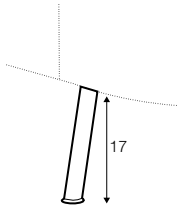

3 XL seater without armrests

chaiselongue right / or left

chaiselongue wide right / or left

divan right / or left

corner 90°

extra dimensions

depth of
armchair seat

depth of
sofa seat

legs

no. 149
metal chrome,
painted black or grey
and brushed steel
footstool 66x48

no. 150A
metal chrome,
painted black or grey
and brushed steel
sofas, set 2, set 3
corner: 150A front, 150D back

no. 150B
metal chrome,
painted black or grey
and brushed steel
armchair: 150B front, 150C back