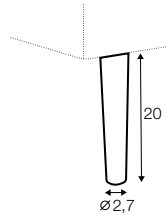

no. 154A
wood
footstool 66x48
armchair:
154A front,
154B back