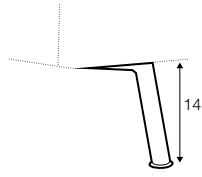

no. 150D
metal chrome,
painted black or grey
and brushed steel
footstool 96, footstool 90x50,
divan, chaiselongues