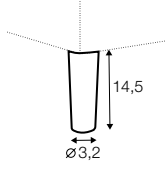

no. 153
wood
sofas, set 2, set 3,
footstool fi 96,
footstool 90x50, corner,
divan, chaiselongues