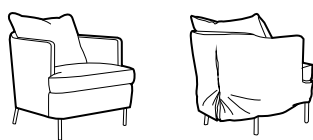

PRE premium

COVERS

FC fixed

LCV loose with velcro

LC loose

SPECIAL

modular
system

Loose cover with velcro available only for fabric.
Fix cover available only for leather.
Armchair with detail available only in loose cover.

armchair

armchair in loose cover

Only selected fabrics. To achieve best results we recommend to choose thin natural fabrics.

footstool \varnothing 96

footstool 90x50

footstool 66x48
only for armchair

elements with small back cushions

2 seater

3 seater

3 XL seater

3 XL seater round divided

4 seater straight divided

4 seater round divided

set 2 right / or left
2 seater left / or right + chaiselongue wide right / or left

set 3 right / or left
3 seater left / or right + divan right / or left

elements with big back cushions

2 seater

3 seater

3 XL seater

3 XL seater round divided

4 seater straight divided

4 seater round divided

set 2 right / or left
2 seater left / or right + chaiselongue wide right / or left