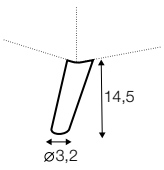

no. 141A
wood
corner