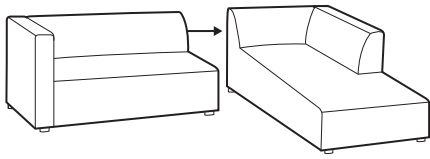

STD standard

FC fixed

modular system

All elements available also as freestanding elements.

armchair

footstool 70x70

footstool 120x55

2 seater

2,5 seater

3 seater

set 1 left / or right

element 120x151 left / or right
+ element 121x95 right / or left
+ footstool 120x55

set 2

element 120x151 left
+ 2,5 seater without armrest
+ element 120x151 right

set 3 left / or right

element 120x151 left / or right
+ element 121x95 right / or left

modular system

elements of the modular system

2 seater left / or right

2 seater without armrests

2,5 seater left / or right

2,5 seater without armrests

3 seater left / or right

3 seater without armrests

element 110x95
without armrests

element 121x95
left / or right

element 120x151
left / or right

divan right / or left

extra dimensions