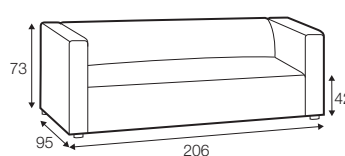

STD standard

FC fixed

modular system

All elements available also as freestanding elements.

armchair

footstool 70x70

footstool 120x55

2 seater

2,5 seater

3 seater

set 1 left / or right

element 120x151 left / or right
+ element 121x95 right / or left
+ footstool 120x55

set 2

element 120x151 left
+ 2,5 seater without armrest
+ element 120x151 right

set 3 left / or right

element 120x151 left / or right
+ element 121x95 right / or left

modular system

elements of the modular system

2 seater left / or right

2 seater without armrests

2,5 seater left / or right

2,5 seater without armrests

3 seater left / or right

3 seater without armrests

element 110x95
without armrests

element 121x95
left / or right

element 120x151
left / or right

divan right / or left

extra dimensions