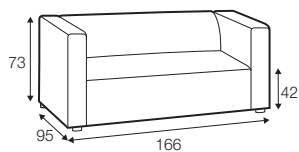

STD standard

FC fixed

modular system

All elements available also as freestanding elements.

armchair

footstool 70x70

footstool 120x55

2 seater

2,5 seater

3 seater

set 1 left / or right

element 120x151 left / or right
+ element 121x95 right / or left
+ footstool 120x55

set 2

element 120x151 left
+ 2,5 seater without armrest
+ element 120x151 right

set 3 left / or right

element 120x151 left / or right
+ element 121x95 right / or left

modular system

elements of the modular system

2 seater left / or right

2 seater without armrests

2,5 seater left / or right

2,5 seater without armrests

3 seater left / or right

3 seater without armrests

element 110x95
without armrests

element 121x95
left / or right

element 120x151
left / or right

divan right / or left

extra dimensions