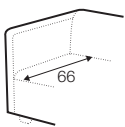

2,5 seater

3 seater

set 1 left / or right

element 120x151 left / or right
+ element 121x95 right / or left
+ footstool 120x55

set 2

element 120x151 left
+ 2,5 seater without armrest
+ element 120x151 right

set 3 left / or right

element 120x151 left / or right
+ element 121x95 right / or left

modular system

elements of the modular system

2 seater left / or right

2 seater without armrests

2,5 seater left / or right

2,5 seater without armrests

3 seater left / or right

3 seater without armrests

element 110x95
without armrests

element 121x95
left / or right

element 120x151
left / or right

divan right / or left

extra dimensions

depth of seat

legs

no. 37C
plastic