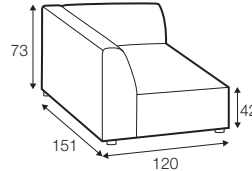

2,5 seater

3 seater

set 1 left / or right

element 120x151 left / or right
+ element 121x95 right / or left
+ footstool 120x55

set 2

element 120x151 left
+ 2,5 seater without armrest
+ element 120x151 right

set 3 left / or right

element 120x151 left / or right
+ element 121x95 right / or left

modular system

elements of the modular system

2 seater left / or right

2 seater without armrests

2,5 seater left / or right

2,5 seater without armrests

3 seater left / or right

3 seater without armrests

element 110x95
without armrests

element 121x95
left / or right

element 120x151
left / or right

divan right / or left

extra dimensions

depth of seat

legs

no. 37C
plastic