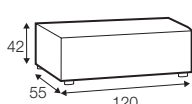

STD standard

FC fixed

modular system

All elements available also as freestanding elements.

armchair

footstool 70x70

footstool 120x55

2 seater

2,5 seater

3 seater

set 1 left / or right

element 120x151 left / or right
+ element 121x95 right / or left
+ footstool 120x55

set 2

element 120x151 left
+ 2,5 seater without armrest
+ element 120x151 right

set 3 left / or right

element 120x151 left / or right
+ element 121x95 right / or left

modular system

elements of the modular system

2 seater left / or right

2 seater without armrests

2,5 seater left / or right

2,5 seater without armrests

3 seater left / or right

3 seater without armrests

element 110x95
without armrests

element 121x95
left / or right

element 120x151
left / or right

divan right / or left

extra dimensions