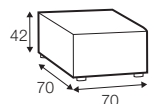

STD standard

FC fixed

modular system

All elements available also as freestanding elements.

armchair

footstool 70x70

footstool 120x55

2 seater

2,5 seater

3 seater

set 1 left / or right

element 120x151 left / or right
+ element 121x95 right / or left
+ footstool 120x55

set 2

element 120x151 left
+ 2,5 seater without armrest
+ element 120x151 right

set 3 left / or right

element 120x151 left / or right
+ element 121x95 right / or left

modular system

elements of the modular system

2 seater left / or right

2 seater without armrests

2,5 seater left / or right

2,5 seater without armrests

3 seater left / or right

3 seater without armrests

element 110x95
without armrests

element 121x95
left / or right

element 120x151
left / or right

divan right / or left

extra dimensions