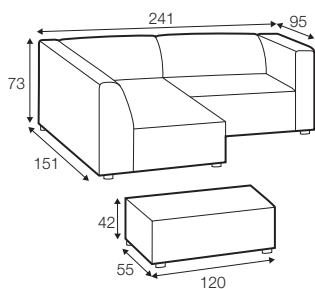

STD standard

FC fixed

modular system

All elements available also as freestanding elements.

armchair

footstool 70x70

footstool 120x55

2 seater

2,5 seater

3 seater

set 1 left / or right

element 120x151 left / or right
+ element 121x95 right / or left
+ footstool 120x55

set 2

element 120x151 left
+ 2,5 seater without armrest
+ element 120x151 right

set 3 left / or right

element 120x151 left / or right
+ element 121x95 right / or left

modular system

elements of the modular system

2 seater left / or right

2 seater without armrests

2,5 seater left / or right

2,5 seater without armrests

3 seater left / or right

3 seater without armrests

element 110x95
without armrests

element 121x95
left / or right

element 120x151
left / or right

divan right / or left

extra dimensions