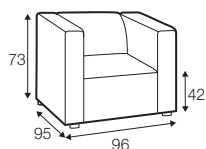

STD standard

FC fixed

modular system

All elements available also as freestanding elements.

armchair

footstool 70x70

footstool 120x55

2 seater

2,5 seater

3 seater

set 1 left / or right

element 120x151 left / or right
+ element 121x95 right / or left
+ footstool 120x55

set 2

element 120x151 left
+ 2,5 seater without armrest
+ element 120x151 right

set 3 left / or right

element 120x151 left / or right
+ element 121x95 right / or left

modular system

elements of the modular system

2 seater left / or right

2 seater without armrests

2,5 seater left / or right

2,5 seater without armrests

3 seater left / or right

3 seater without armrests

element 110x95
without armrests

element 121x95
left / or right

element 120x151
left / or right

divan right / or left

extra dimensions