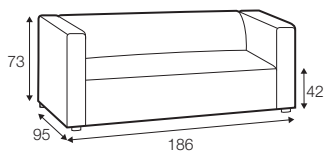

STD standard

FC fixed

modular system

All elements available also as freestanding elements.

armchair

footstool 70x70

footstool 120x55

2 seater

2,5 seater

3 seater

set 1 left / or right

element 120x151 left / or right
+ element 121x95 right / or left
+ footstool 120x55

set 2

element 120x151 left
+ 2,5 seater without armrest
+ element 120x151 right

set 3 left / or right

element 120x151 left / or right
+ element 121x95 right / or left

modular system

elements of the modular system

2 seater left / or right

2 seater without armrests

2,5 seater left / or right

2,5 seater without armrests

3 seater left / or right

3 seater without armrests

element 110x95
without armrests

element 121x95
left / or right

element 120x151
left / or right

divan right / or left

extra dimensions