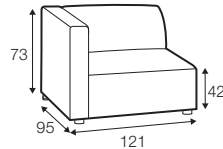

2,5 seater

3 seater

set 1 left / or right

element 120x151 left / or right
+ element 121x95 right / or left
+ footstool 120x55

set 2

element 120x151 left
+ 2,5 seater without armrest
+ element 120x151 right

set 3 left / or right

element 120x151 left / or right
+ element 121x95 right / or left

modular system

elements of the modular system

2 seater left / or right

2 seater without armrests

2,5 seater left / or right

2,5 seater without armrests

3 seater left / or right

3 seater without armrests

element 110x95
without armrests

element 121x95
left / or right

element 120x151
left / or right

divan right / or left

extra dimensions

depth of seat

legs

no. 37C
plastic