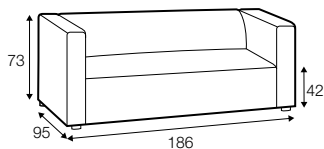

standard

fixed

modular system

All elements available also as freestanding elements.

armchair

footstool 70x70

footstool 120x55

2 seater

2,5 seater

3 seater

set 1 left / or right

element 120x151 left / or right
+ element 121x95 right / or left
+ footstool 120x55

set 2

element 120x151 left
+ 2,5 seater without armrest
+ element 120x151 right

set 3 left / or right

element 120x151 left / or right
+ element 121x95 right / or left

modular system

elements of the modular system

2 seater left / or right

2 seater without armrests

2,5 seater left / or right

2,5 seater without armrests

3 seater left / or right

3 seater without armrests

element 110x95
without armrests

element 121x95
left / or right

element 120x151
left / or right

divan right / or left

extra dimensions