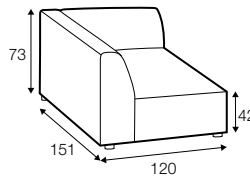

2,5 seater

3 seater

set 1 left / or right

element 120x151 left / or right
+ element 121x95 right / or left
+ footstool 120x55

set 2

element 120x151 left
+ 2,5 seater without armrest
+ element 120x151 right

set 3 left / or right

element 120x151 left / or right
+ element 121x95 right / or left

modular system

elements of the modular system

2 seater left / or right

2 seater without armrests

2,5 seater left / or right

2,5 seater without armrests

3 seater left / or right

3 seater without armrests

element 110x95
without armrests

element 121x95
left / or right

element 120x151
left / or right

divan right / or left

extra dimensions

depth of seat

legs

no. 37C
plastic