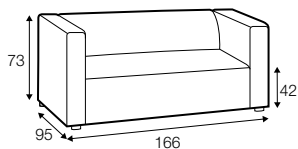

standard

fixed

modular system

All elements available also as freestanding elements.

armchair

footstool 70x70

footstool 120x55

2 seater

2,5 seater

3 seater

set 1 left / or right

element 120x151 left / or right
+ element 121x95 right / or left
+ footstool 120x55

set 2

element 120x151 left
+ 2,5 seater without armrest
+ element 120x151 right

set 3 left / or right

element 120x151 left / or right
+ element 121x95 right / or left

modular system

elements of the modular system

2 seater left / or right

2 seater without armrests

2,5 seater left / or right

2,5 seater without armrests

3 seater left / or right

3 seater without armrests

element 110x95
without armrests

element 121x95
left / or right

element 120x151
left / or right

divan right / or left

extra dimensions