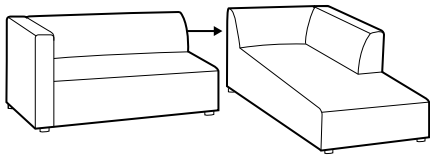

standard

fixed

modular system

All elements available also as freestanding elements.

armchair

footstool 70x70

footstool 120x55

2 seater

2,5 seater

3 seater

set 1 left / or right

element 120x151 left / or right
+ element 121x95 right / or left
+ footstool 120x55

set 2

element 120x151 left
+ 2,5 seater without armrest
+ element 120x151 right

set 3 left / or right

element 120x151 left / or right
+ element 121x95 right / or left

modular system

elements of the modular system

2 seater left / or right

2 seater without armrests

2,5 seater left / or right

2,5 seater without armrests

3 seater left / or right

3 seater without armrests

element 110x95
without armrests

element 121x95
left / or right

element 120x151
left / or right

divan right / or left

extra dimensions