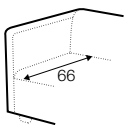

2,5 seater

3 seater

set 1 left / or right

element 120x151 left / or right
+ element 121x95 right / or left
+ footstool 120x55

set 2

element 120x151 left
+ 2,5 seater without armrest
+ element 120x151 right

set 3 left / or right

element 120x151 left / or right
+ element 121x95 right / or left

modular system

elements of the modular system

2 seater left / or right

2 seater without armrests

2,5 seater left / or right

2,5 seater without armrests

3 seater left / or right

3 seater without armrests

element 110x95
without armrests

element 121x95
left / or right

element 120x151
left / or right

divan right / or left

extra dimensions

depth of seat

legs

no. 37C
plastic