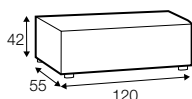

standard

fixed

modular system

All elements available also as freestanding elements.

armchair

footstool 70x70

footstool 120x55

2 seater

2,5 seater

3 seater

set 1 left / or right

element 120x151 left / or right
+ element 121x95 right / or left
+ footstool 120x55

set 2

element 120x151 left
+ 2,5 seater without armrest
+ element 120x151 right

set 3 left / or right

element 120x151 left / or right
+ element 121x95 right / or left

modular system

elements of the modular system

2 seater left / or right

2 seater without armrests

2,5 seater left / or right

2,5 seater without armrests

3 seater left / or right

3 seater without armrests

element 110x95
without armrests

element 121x95
left / or right

element 120x151
left / or right

divan right / or left

extra dimensions